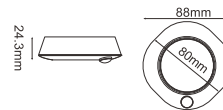

SKU	Model	Watts	Lumens	Box Qty
813 | 4000K DAY WHITE	VT-80	1.5W	80	50 pcs