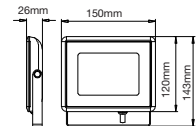

SKU	Model	Watts	Lumens	Size(mm)	Box Qty
5949 - 3000K WARM WHITE 5950 - 4000K DAY WHITE	VT-4021W	20W	1700	150x143x26	20
215949 - 3000K WARM WHITE 215950 - 4000K DAY WHITE 215951 - 6500K WHITE	VT-4021W-N	20W	1620	121x114x26	20
5956 - 4000K DAY WHITE 5957 - 6500K WHITE	VT-4031W	30W	2550	185x163x26	20
215955 - 3000K WARM WHITE 215956 - 4000K DAY WHITE 215957 - 6500K WHITE	VT-4031W-N	30W	2510	153x132x27	20
5961 - 3000K WARM WHITE	VT-4051W	50W	4250	245x192x28	10
215961 - 3000K WARM WHITE 215962 - 4000K DAY WHITE 215963 - 6500K WHITE	VT-4051W-N	50W	4300	198x167x28	10
5967 - 3000K WARM WHITE 5968 - 4000K DAY WHITE 5969 - 6500K WHITE	VT-40101W	100W	8500	330x271x33	5
215967 - 3000K WARM WHITE 215968 - 4000K DAY WHITE 215969 - 6500K WHITE	VT-40101W-N	100W	8700	261x217x32	10