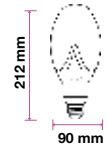

LED OLIVE LAMP

Voltage/Frequency	AC:220-240V,50Hz
Life Span	20,000 hr
PF	>0.9
CRI	>80

SKU	Model	Watts	Lumens	EQ .Watts	Base	Shape	Size	Box Qty
21284 | 4000K DAY WHITE 21285 | 6500K WHITE	VT-240-N	36W	3960	250w	E27	NA	Ø90x212mm	30