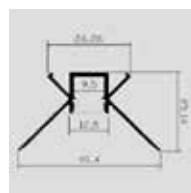

MOUNTING KIT-SILVER-SET

Model	SKU	Size(mm)	Color	Box Qty
VT-8104	3362	2000	Silver	30