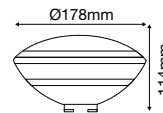

SKU	Model	Watts	Lumens	Size(mm)	Box Qty
7556 - 3000K WARM WHITE 7557 - BLUE 7555 - 6400K WHITE	VT-1258	8w	800	178x114mm	12
7560 - 3000K WARM WHITE 7561 - BLUE 7559 - 6500K WHITE	VT-1262	12w	1200	178x114mm	12