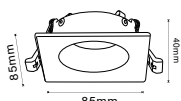

RECESSED FITTING GU10

Model No: VT-932-B
SKU: **6652**
Base: GU10
Material: PC
Color: Black+Black
Size(mm): 85x85x40
Cutting Size: 72
Box Qty: 50