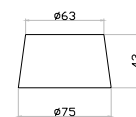

2 FUNCTION REMOTE SURFACE CANOPY

SKU	Size(mm)	Unit Color
23129	63x75x43	Sandy Black