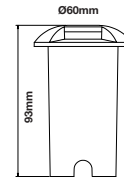

SKU	Model	Watts	Lumens	Size(mm)	Box Qty
211465 - 3000K WARM WHITE 211467 - 6500K WHITE	VT-1161-W-N	1w	50	Ø60X93mm	50