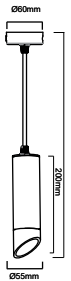

PENDANT BLACK-GU10-20CM

Model No: VT-975-20CM
SKU: 6684
Base: GU10
Material: Aluminum
Color: Black
Size(mm): 35.5x25.5x42
Cutting Size: NA
Box Qty: 20