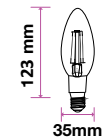

HIGH LUMEN FILAMENT BULBS-CANDLE-E14

Voltage/Frequency	AC:220-240V,50Hz
Beam Angle	300°
PF	>0.5
CRI	>80