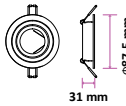

**RECESSED CHROME REFLECTOR FITTING
SQUARE-GU10**

Model No: VT-890
SKU: **8880**
Base: GU10
Material: Aluminium
Color: White+Chrome Reflector
Size(mm): 128x75x55
Cutting Size: 79/85x75
Box Qty: 50

RECESSED FITTING ROUND-GU10

Model No: VT-872-WB
SKU: **3153**
Base: GU10
Material: Aluminium+PC
Color: White+Black
Size(mm): 79x32
Cutting Size: 72
Box Qty: 50

NEW RECESSED FITTING ROUND-GU10

Model No: VT-438-W
SKU: **10296**
Base: GU10
Material: Iron+PC
Color: White+White
Size(mm): 87.50x31
Cutting Size: 75
Box Qty: 100

RECESSED FITTING ROUND-GU10

Model No: VT-872-WG
SKU: **3154**
Base: GU10
Material: Aluminium+PC
Color: White+Gold
Size(mm): 79x32
Cutting Size: 72
Box Qty: 50

NEW RECESSED FITTING ROUND-GU10

Model No: VT-981-W
SKU: **6698**
Base: GU10
Material: PC
Color: White
Size(mm): 92.5x33
Cutting Size: 70
Box Qty: 50

RECESSED FITTING ROUND-GU10

Model No: VT-872-WR
SKU: **3155**
Base: GU10
Material: Aluminium+PC
Color: White+Rose Gold
Size(mm): 79x32
Cutting Size: 72
Box Qty: 50

NEW RECESSED FITTING ROUND-GU10

Model No: VT-981-B
SKU: **6699**
Base: GU10
Material: PC
Color: Black
Size(mm): 92.5x33
Cutting Size: 70
Box Qty: 50

RECESSED FITTING ROUND-GU10

Model No: VT-872-WC
SKU: **3156**
Base: GU10
Material: Aluminium+PC
Color: White+Chrome
Size(mm): 79x32
Cutting Size: 72
Box Qty: 50

NEW FITTING ROUND-GU10

Model No: VT-981-SN
SKU: **6700**
Base: GU10
Material: PC
Color: Satin Nickel
Size(mm): 92.5x33
Cutting Size: 70
Box Qty: 50

RECESSED FITTING ROUND-GU10

Model No: VT-873
SKU: **8595**
Base: GU10
Material: Aluminium + PC
Color: Black+ Black Reflector
Size(mm): ø83x40.7
Cutting Size: ø75
Box Qty: 50