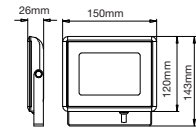

SKU	Model	Watts	Lumens	Size(mm)	Box Qty
5946 - 3000K WARM WHITE 5947 - 4000K DAY WHITE 5948 - 6500K WHITE	VT-4021B	20W	1700	150x143x26	20
215946 - 3000K WARM WHITE 215947 - 4000K DAY WHITE 215948 - 6500K WHITE	VT-4021B-N	20W	1620	121x114x26	20
5952 - 3000K WARM WHITE 5954 - 6500K WHITE	VT-4031B	30W	2550	185x163x26	20
215952 - 3000K WARM WHITE 215953 - 4000K DAY WHITE 215954 - 6500K WHITE	VT-4031B-N	30W	2510	153x132x27	20
5958 - 3000K WARM WHITE 5959 - 4000K DAY WHITE	VT-4051B	50W	4250	245x192x28	10
215958 - 3000K WARM WHITE 215959 - 4000K DAY WHITE 215960 - 6500K WHITE	VT-4051B-N	50W	4300	198x167x28	10
5965 - 4000K DAY WHITE	VT-40101B	100W	8500	330x271x33	5
215964 - 3000K WARM WHITE 215965 - 4000K DAY WHITE 215966 - 6500K WHITE	VT-40101B-N	100W	8700	261x217x32	10