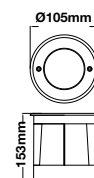

Voltage/Frequency	AC:220-240V,50Hz
Beam Angle	40°
PF	>0.7
CRI	>80

SKU	Model	Watts	Lumens	Size(mm)	Box Qty
218622 - 4000K DAY WHITE	VT-7681-N	10w	850	Ø150X153mm	12