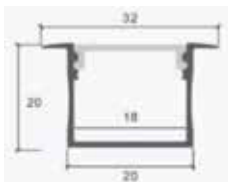

Model	SKU	Size(mm)	Color	Box Qty
VT-8119	3372	2000x32x20	Silver	60