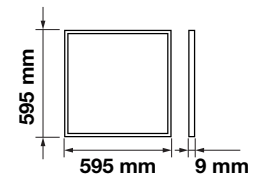

SKU	Model	Watts	Lumens	Box Qty	Size
20419 | 4000K DAY WHITE	VT-629-1	29W	3480	6 pcs	595x595x9mm