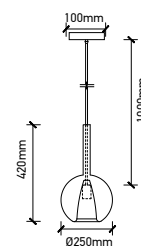

DOUBLE GLASS GUNGREY WHITE

SKU	Model	Material:	Glass+Metal
3876	VT-7304-GW	Holder:	E27
		Dimension:	250x420x1000mm
		Box Qty:	8