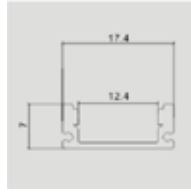

Model	SKU	Size(mm)	Color	Box Qty
VT-8113	2873	2000x17.4x7	Black	box