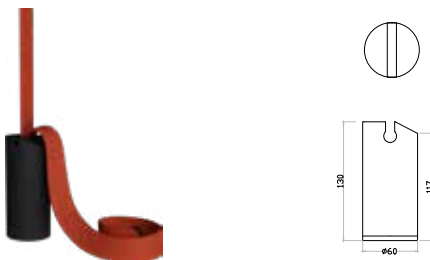

NEW COUNTER WEIGHT FOR FLOOR LAMP

SKU	Size(mm)	Unit Color
23132	60x117x130	Sandy Black