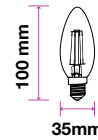

LED CANDLE FILAMENT BULBS-BLISTER PACK

Voltage/Frequency	AC:220-240V,50Hz
Beam Angle	300°
PF	>0.4
CRI	>80

SKU	Model	Watts	Lumens	EQ .Watts	Base	Shape	Size(mm)	Box Qty
7365 - 2700K WARM WHITE	VT-2174	4W	400	40W	E14	Candle	Ø35x100	50