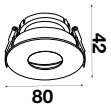

RECESSED FITTING ROUND-GU10

Model No: VT-873-WB
SKU: 3157
Base: GU10
Material: Aluminium+PC
Color: White+Black
Size(mm): 80x42
Cutting Size: 75
Box Qty: 50

RECESSED FITTING ROUND-GU10

Model No: VT-874-WB
SKU: 3161
Base: GU10
Material: Aluminium+PC
Color: White+Black
Size(mm): 80x42
Cutting Size: 75
Box Qty: 50

RECESSED FITTING ROUND-GU10

Model No: VT-873-WG
SKU: 3158
Base: GU10
Material: Aluminium+PC
Color: White+Gold
Size(mm): 80x42
Cutting Size: 75
Box Qty: 50

RECESSED FITTING ROUND-GU10

Model No: VT-874-WG
SKU: 3162
Base: GU10
Material: Aluminium+PC
Color: White+Gold
Size(mm): 80x42
Cutting Size: 75
Box Qty: 50

RECESSED FITTING ROUND-GU10

Model No: VT-873-WR
SKU: 3159
Base: GU10
Material: Aluminium+PC
Color: White+Rose Gold
Size(mm): 80x42
Cutting Size: 75
Box Qty: 50

RECESSED FITTING ROUND-GU10

Model No: VT-874-WR
SKU: 3163
Base: GU10
Material: Aluminium+PC
Color: White+Rose Gold
Size(mm): 80x42
Cutting Size: 75
Box Qty: 50

RECESSED FITTING ROUND-GU10

Model No: VT-873-WC
SKU: 3160
Base: GU10
Material: Aluminium+PC
Color: White+Chrome
Size(mm): 80x42
Cutting Size: 75
Box Qty: 50

RECESSED FITTING ROUND-GU10

Model No: VT-874-WC
SKU: 3164
Base: GU10
Material: Aluminium+PC
Color: White+Chrome
Size(mm): 80x42
Cutting Size: 75
Box Qty: 50

RECESSED FITTING ROUND-GU10

Model No: VT-874
SKU: 8596
Base: GU10
Material: Aluminium + PC
Color: Black+ Black Reflector
Size(mm): ø83x40.7
Cutting Size: ø75
Box Qty: 50

NEW RECESSED FITTING ROUND-GU10

Model No: VT-443-W
SKU: 10297
Base: GU10
Material: Iron+PC
Color: White+White
Size(mm): 88x88x30
Cutting Size: 75x75
Box Qty: 100