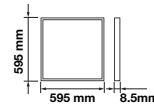

SKU	Model	Watts	Lumens	Size(mm)	Box Qty
8082 - 4000K DAY WHITE 8081 - 6400K WHITE	VT-6236	36w Single pack	3240	595x595x8.5	6

NEW