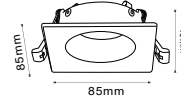

RECESSED FITTING GU10

Model No: VT-932-WG
SKU: **6654**
Base: GU10
Material: PC
Color: White+Gold
Size(mm): 85x85x40
Cutting Size: 72
Box Qty: 50