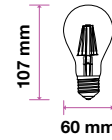

FROST COVER -FILAMENT-E27

Voltage/Frequency	AC:220-240V,50/60Hz
Beam Angle	300°
PF	>0.5
CRI	>80

SKU	Model	Watts	Lumens	EQ .Watts	Base	Shape	Size(mm)	Box Qty
7178 - 2700K WARM WHITE 7180 - 6400K WHITE	VT-2045	5W	600	50W	E27	A60	Ø60x107	50
4483 - 2700K WARM WHITE 4485 - 6400K WHITE	VT-1938	8W	800	60W	E27	A67	Ø67x123	50
7154 - 6400K WHITE	VT-2023	10W	1055	75W	E27	A67	Ø67x123	50