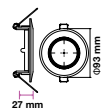

RECESSED FITTING-ROUND-GU10-2PCS PACK

2
PCS
PACK

Model No: VT-817-SN-RD
SKU: 8939
Base: GU10
Material: Ferrum
Color: Satin Nickel
Size(mm): Ø93x27
Cutting Size: Ø70
Box Qty: 100