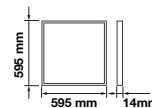

SKU	Model	Watts	Lumens	Size(mm)	Box Qty
8086 - 3000K WARM WHITE 8087 - 4000K DAY WHITE 8088 - 6400K WHITE	VT-6245	45w 6 pcs pack	3600	595x595x14	6