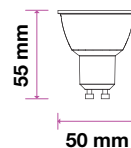

LED SPOTLIGHTS - 110° BEAM ANGLE

Voltage/Frequency	AC:220-240V,50Hz
Life Span	20,000 hr
PF	>0.5
CRI	>80

05 YEAR
WARRANTY

SKU	Model	Watts	Lumens	EQ .Watts	Base	Beam Angle	Size	Box Qty
21872 | 3000K WARM WHITE 21873 | 4000K DAY WHITE 21874 | 6500K WHITE	VT-292-N	7.5W	610	70w	GU10	110°	Ø50x55mm	200