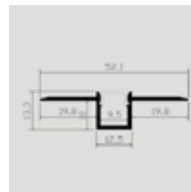

MOUNTING KIT-SILVER-SET

Model	SKU	Size(mm)	Color	Box Qty
VT-8102	3360	2000	Silver	50