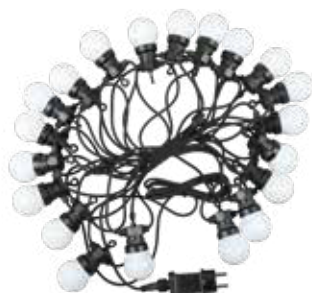

LED STRING LIGHT-10M

- 10 Meter Long String
- 0.5 watts per Bulb
- 20 Bulbs with 0.5 Meter Distance
- IP rating IP44

SKU	Model	Watts	Size	Box Qty
7440 - 6000K WHITE 7439 - 3000K WARM WHITE 7438 - RGB+YELLOW	VT-71020	10W	10M	10
217439 - 3000K WARM WHITE 217440 - 6000K WHITE	VT-71020-N	10W	10M	5