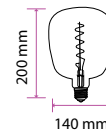

LED FILAMENT VASE SHAPE BULBS E27

Voltage/Frequency	AC:220-240V,50Hz
Beam Angle	300°
PF	NA
CRI	>80