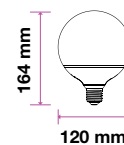

SKU	Model	Watts	Lumens	EQ .Watts	Base	Shape	Size(mm)	Box Qty
7195 - 6000K WHITE	VT-1884D	13W Dimmable	1055	75W	E27	G120	Ø120x164	12