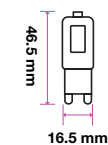

LED CAPSULE LIGHTS

05 YEAR
WARRANTY

Voltage/Frequency	AC:220-240V,50Hz
Life Span	30,000 hr
PF	>0.4
CRI	>80