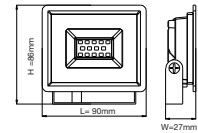

Voltage/Frequency	AC:220-240V, 50/60Hz
PF	>0.9
CRI	>70

SKU	Model	Watts	Lumens	Size(mm)	Box Qty
6727 - 3000K WARM WHITE 6728 - 4000K DAY WHITE 6729 - 6400K WHITE	VT-4914-B	10W	750	90x86x27	60
6737 - 3000K WARM WHITE 6738 - 4000K DAY WHITE 6739 - 6400K WHITE	VT-4924-B	20W	1650	120x105x27	40
6743 - 3000K WARM WHITE 6744 - 4000K DAY WHITE 6745 - 6400K WHITE	VT-4934-B	30W	2510	150x122x27	20
6749 - 3000K WARM WHITE 6750 - 4000K DAY WHITE 6751 - 6400K WHITE	VT-4954-B	50W	4300	180x150x27	20
6721 - 3000K WARM WHITE 6722 - 4000K DAY WHITE 6723 - 6400K WHITE	VT-49104-B	100W	8700	270x222x27	10
6733 - 4000K DAY WHITE 6734 - 6400K WHITE	VT-49204-B	200W	17600	400x333x32.5	5