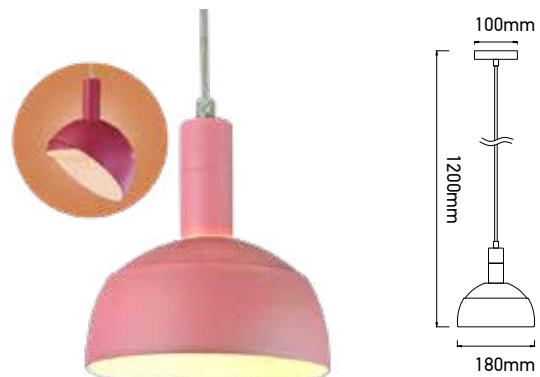

## PENDANT ALUMINIUM SHADE PINK

SKU	Model	Material:	Plastic+Aluminium
3923	VT-7100-P	Holder:	E14
		Dimension:	180x100x1200mm
		Box Qty:	12