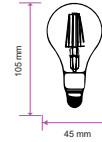

HIGH LUMEN FILAMENT BULBS-P45-E14

Voltage/Frequency	AC:220-240V,50Hz
Beam Angle	300°
PF	>0.5
CRI	>80