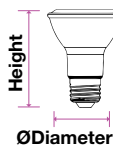

LED PAR BULB

Voltage/Frequency	AC:220-240V,50Hz
Life Span	20,000 hr
PF	>0.5
CRI	>80