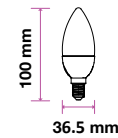

LED CANDLE BULBS-E14

Voltage/Frequency	AC:220-240V,50Hz
Beam Angle	180°
PF	>0.5
CRI	>80

SKU	Model	Watts	Lumens	EQ .Watts	Base	Shape	Size(mm)	Box Qty
2984 - 3000K WARM WHITE 2985 - 4000K DAY WHITE 2986 - 6500K WHITE	VT-2323 NEW	2.9W	250	25W	E14	Candle	Ø36.5x100	200
4166 - 4000K DAY WHITE	VT-1818	4W	320	30W	E14	Candle	Ø37x100	200
214216 - 3000K WARM WHITE 214166 - 4000K DAY WHITE 214122 - 6500K WHITE	VT-1818-N	3.7W	320	25W	E14	Candle	Ø37x100	200
2142151 - 3000K WARM WHITE 2142581 - 4000K DAY WHITE 2142411 - 6500K WHITE	VT-1855-N	4.5W	470	40W	E14	Candle	Ø36.5x100	200