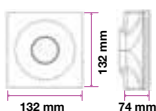

RECESSED FITTING-SQUARE-GU10

Model No: VT-772
SKU: 3653
Base: GU10
Material: Gypsum
Color: White
Size(mm): 132x132x74
Cutting Size: 135x135
Box Qty: 20