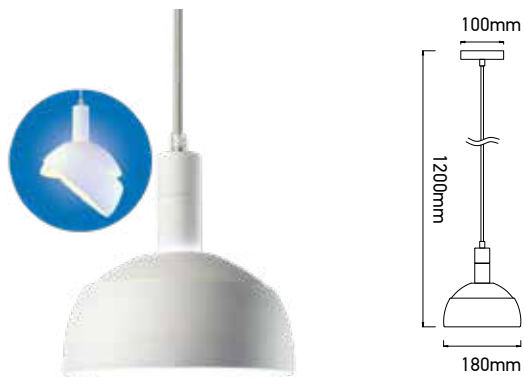

PENDANT ALUMINIUM SHADE WHITE

SKU	Model	Material:	Plastic+Aluminium
3920	VT-7100-WH	Holder:	E14
		Dimension:	180x100x1200mm
		Box Qty:	12