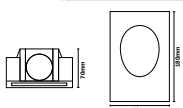

RECESSED FITTING GU10

Model No: VT-11007
SKU: **6770**
Base: GU10
Material: Plaster
Color: White
Size(mm): 180x120x70
Cutting Size: 185x125
Box Qty: 12

NEW