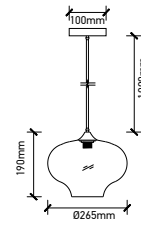

TRANSPARENT GLASS METAL SERIES

SKU	Model	Material:	Glass+Metal
3867	VT-7229	Holder:	E27
		Dimension:	265x190x1000mm
		Box Qty:	8