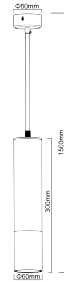

PENDANT BLACK-GU10-30CM

Model No: VT-977-30CM
SKU: 6688
Base: GU10
Material: Aluminum
Color: Black+Gold
Size(mm): 35.5x35.5x43
Cutting Size: NA
Box Qty: 20