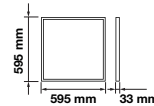

SKU	Model	Watts	Lumens	Size(mm)	Box Qty
216706 - 4000K DAY WHITE 216707 - 6500K WHITE	VT-6436	36W 8 pcs pack	4320	595x595x33	8