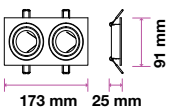

RECESSED FITTING-SQUARE-GU10

Model No: VT-783SQ-WH
SKU: 3607
Base: 2XGU10
Material: Aluminium
Color: White
Size(mm): 173x91x25
Cutting Size: 155x75
Box Qty: 50