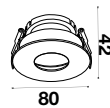

**RECESSED CHROME REFLECTOR FITTING
SQUARE-GU10**

Model No: VT-890
SKU: **8880**
Base: GU10
Material: Aluminium
Color: White+Chrome Reflector
Size(mm): 128x75x55
Cutting Size: 79/85x75
Box Qty: 50

RECESSED FITTING ROUND-GU10

Model No: VT-872-WB
SKU: **3153**
Base: GU10
Material: Aluminium+PC
Color: White+Black
Size(mm): 79x32
Cutting Size: 72
Box Qty: 50

NEW RECESSED FITTING ROUND-GU10

Model No: VT-438-W
SKU: **10296**
Base: GU10
Material: Iron+PC
Color: White+White
Size(mm): 87.50x31
Cutting Size: 75
Box Qty: 100

RECESSED FITTING ROUND-GU10

Model No: VT-872-WG
SKU: **3154**
Base: GU10
Material: Aluminium+PC
Color: White+Gold
Size(mm): 79x32
Cutting Size: 72
Box Qty: 50

NEW RECESSED FITTING ROUND-GU10

Model No: VT-981-W
SKU: **6698**
Base: GU10
Material: PC
Color: White
Size(mm): 92.5x33
Cutting Size: 70
Box Qty: 50

RECESSED FITTING ROUND-GU10

Model No: VT-872-WR
SKU: **3155**
Base: GU10
Material: Aluminium+PC
Color: White+Rose Gold
Size(mm): 79x32
Cutting Size: 72
Box Qty: 50

NEW RECESSED FITTING ROUND-GU10

Model No: VT-981-B
SKU: **6699**
Base: GU10
Material: PC
Color: Black
Size(mm): 92.5x33
Cutting Size: 70
Box Qty: 50

RECESSED FITTING ROUND-GU10

Model No: VT-872-WC
SKU: **3156**
Base: GU10
Material: Aluminium+PC
Color: White+Chrome
Size(mm): 79x32
Cutting Size: 72
Box Qty: 50

NEW FITTING ROUND-GU10

Model No: VT-981-SN
SKU: **6700**
Base: GU10
Material: PC
Color: Satin Nickel
Size(mm): 92.5x33
Cutting Size: 70
Box Qty: 50

RECESSED FITTING ROUND-GU10

Model No: VT-873
SKU: **8595**
Base: GU10
Material: Aluminium + PC
Color: Black+ Black Reflector
Size(mm): ø83x40.7
Cutting Size: ø75
Box Qty: 50