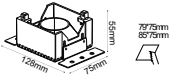

**RECESSED CHROME REFLECTOR FITTING
SQUARE-GU10**

Model No: VT-890
SKU: **8880**
Base: GU10
Material: Aluminium
Color: White+Chrome Reflector
Size(mm): 128x75x55
Cutting Size: 79/85x75
Box Qty: 50

RECESSED FITTING ROUND-GU10

Model No: VT-872-WB
SKU: **3153**
Base: GU10
Material: Aluminium+PC
Color: White+Black
Size(mm): 79x32
Cutting Size: 72
Box Qty: 50

NEW RECESSED FITTING ROUND-GU10

Model No: VT-438-W
SKU: **10296**
Base: GU10
Material: Iron+PC
Color: White+White
Size(mm): 87.50x31
Cutting Size: 75
Box Qty: 100

RECESSED FITTING ROUND-GU10

Model No: VT-872-WG
SKU: **3154**
Base: GU10
Material: Aluminium+PC
Color: White+Gold
Size(mm): 79x32
Cutting Size: 72
Box Qty: 50

NEW RECESSED FITTING ROUND-GU10

Model No: VT-981-W
SKU: **6698**
Base: GU10
Material: PC
Color: White
Size(mm): 92.5x33
Cutting Size: 70
Box Qty: 50

RECESSED FITTING ROUND-GU10

Model No: VT-872-WR
SKU: **3155**
Base: GU10
Material: Aluminium+PC
Color: White+Rose Gold
Size(mm): 79x32
Cutting Size: 72
Box Qty: 50

NEW RECESSED FITTING ROUND-GU10

Model No: VT-981-B
SKU: **6699**
Base: GU10
Material: PC
Color: Black
Size(mm): 92.5x33
Cutting Size: 70
Box Qty: 50

RECESSED FITTING ROUND-GU10

Model No: VT-872-WC
SKU: **3156**
Base: GU10
Material: Aluminium+PC
Color: White+Chrome
Size(mm): 79x32
Cutting Size: 72
Box Qty: 50

NEW FITTING ROUND-GU10

Model No: VT-981-SN
SKU: **6700**
Base: GU10
Material: PC
Color: Satin Nickel
Size(mm): 92.5x33
Cutting Size: 70
Box Qty: 50

RECESSED FITTING ROUND-GU10

Model No: VT-873
SKU: **8595**
Base: GU10
Material: Aluminium + PC
Color: Black+ Black Reflector
Size(mm): ø83x40.7
Cutting Size: ø75
Box Qty: 50