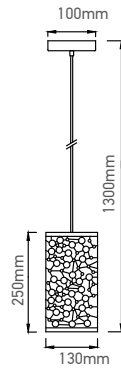

CAN SHAPE GOLD PENDANT

SKU	Model	Material:	Metal
3824	VT-7131-CG	Holder:	E27
		Dimension:	130x250x1300mm
		Box Qty:	10