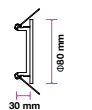

RECESSED FITTING-ROUND-GU10-2PCS PACK

2
PCS
PACK

Model No: VT-778-SN
SKU: 3585
Base: GU10
Material: Ferrum
Color: Satin Nickel
Size(mm): Ø80x30
Cutting Size: Ø65
Box Qty: 200