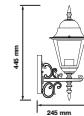

SKU	Model	Box Qty
7521	VT-761-B	8

Material: Aluminium+Glass
Max.Watts: 60W
Holder: E27
IP Rating: IP44
Dimension: 245x445x185mm