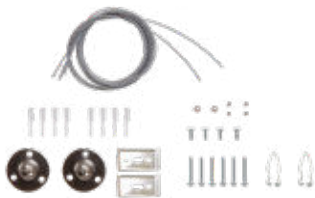

AC:200-240V,50/60Hz

120° Beam Angle

>0.9 PF

>80 CRI

PC Body

20,000 hr lifespan

SKU	Model	Watts	Lumens	Size(mm)	Box Qty
6473 - 6500K WHITE	VT-1518	18w	1530	600x60x35	20
216473 - 6500K WHITE	VT-1518-N	18w	1900	600x60x35	20
6470 - 6500K WHITE	VT-1239	36w	3000	1200x60x35	20
216469 - 4000K DAY WHITE 216470 - 6500K WHITE	VT-1239-N	36w	3900	1200x60x35	20
6467 - 4000K DAY WHITE 6468 - 6500K WHITE	VT-1549	48w	4000	1500x60x35	20
216468 - 6500K WHITE	VT-1549-N	48w	5200	1500x60x35	20

WATERPROOF SUSPENSION KIT

SKU	Box Qty
8119	50

HERMETIC FITTINGS