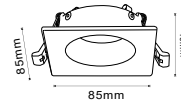

RECESSED FITTING GU10

Model No: VT-932-WRG
SKU: **6655**
Base: GU10
Material: PC
Color: White+Rose Gold
Size(mm): 85x85x40
Cutting Size: 72
Box Qty: 50