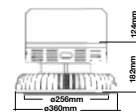

AC:90-295V,50Hz

120° Beam Angle

>0.9 PF

>80 CRI

Die Cast Aluminium Body

50,000 hr lifespan

SKU	Model	Watts	Lumens	Size(mm)	Box Qty
5608 - 6400K WHITE	VT-9500	500w	65000	Ø360	1