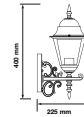

SKU	Model	Box Qty
7520	VT-760-W	12

Material: Aluminium+Glass
Max.Watts: 60W
Holder: E27
IP Rating: IP44
Dimension: 225x400x148mm