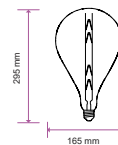

SKU	Model	Watts	Lumens	EQ .Watts	Base	Shape	Size(mm)	Box Qty
45641 - 2200K WARM WHITE	VT-2159	8W	620	NA	E27	G165	Ø165x295	6