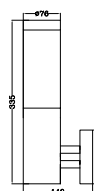

WALL FITTINGS-E27

SKU	Model	Box Qty
8624	VT-833	12
Material: Stainless Steel+PC		
Max.Watts: 60w		
Holder: E27		
IP Rating: IP44		
Dimension: 76x140x335mm