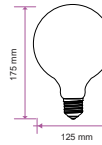

LED 3D FILAMENT BULBS G125

Voltage/Frequency	AC:220-240V,50Hz
Beam Angle	300°
PF	>0.45
CRI	>80

SKU	Model	Watts	Lumens	EQ .Watts	Base	Shape	Size(mm)	Box Qty
212706 - 3000K WARM WHITE	VT-2233-N	3W	40	NA	E27	G125	Ø125x170	20