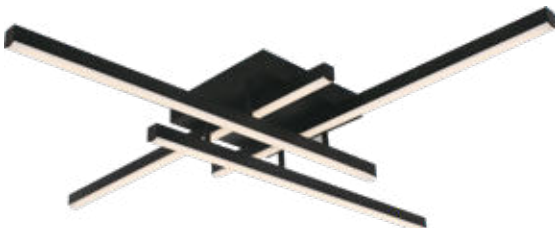

NEW DESIGNER SERIES SURFACE LIGHT

AC:220-240V,50Hz

>80 CRI

Steel+Silicone Body

20,000 hr lifespan

IP20 Rating

SKU	Model	Watts	Lumens	Size(mm)	Unit Color	Box Qty
14994 - 3000K WARM WHITE 14995 - 4000K DAY WHITE	VT-7915	38W	4100	880x105	Black	1