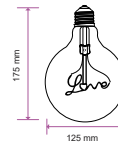

SKU	Model	Watts	Lumens	EQ .Watts	Base	Shape	Size(mm)	Box Qty
2700 - 2200K WARM WHITE	VT-2205	5W	70	30W	E27	G125	Ø125x175	50