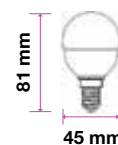

LED P45 6PCS PACK-E14

Voltage/Frequency	AC:220-240V, 50Hz
Beam Angle	180°
PF	>0.5
CRI	>80

SKU	Model	Watts	Lumens	EQ .Watts	Base	Shape	Size(mm)	Box Qty
212733 - 3000K WARM WHITE 212734 - 4000K DAY WHITE	VT-2266-N	4.5W	470	40W	E14	P45	Ø45x80	180