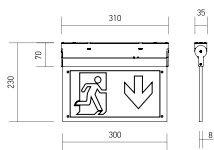

LED EXIT LIGHT - SURFACE

SKU	Model	Watts	Lumens	Box Qty
836 - 6000K WHITE	VT-519-S-12	2W	140	10

- IP20
- PC body
- 3 Stickers
- 16 SMD LEDs
- AC:220-240V,50/60Hz
- Wall/Ceiling Installation
- Ni-Cd 3.6V,900mAh Battery
- 12 hr Charging Time
- Green Light Indicator Test Button
- 3 Way Legend Available
- Mode Of Operation Maintained
- >3 hr Emergency Operation Time
- 24 Meters Viewing Distance From Both Sides