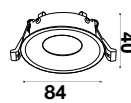

RECESSED FITTING GU10

Model No: VT-921-B
SKU: 6635
Base: GU10
Material: PC
Color: Black
Size(mm): 88x88x40
Cutting Size: 80
Box Qty: 50

RECESSED FITTING GU10

Model No: VT-931-W
SKU: 6644
Base: GU10
Material: PC
Color: White+White
Size(mm): 85x40
Cutting Size: 72
Box Qty: 50

RECESSED FITTING GU10

Model No: VT-927-W
SKU: 6638
Base: GU10
Material: PC
Color: White
Size(mm): 93x93x55
Cutting Size: 83x83
Box Qty: 50

RECESSED FITTING GU10

Model No: VT-931-WB
SKU: 6645
Base: GU10
Material: PC
Color: White+Black
Size(mm): 85x40
Cutting Size: 72
Box Qty: 50

RECESSED FITTING GU10

Model No: VT-927-B
SKU: 6639
Base: GU10
Material: PC
Color: Black
Size(mm): 93x93x55
Cutting Size: 83x83
Box Qty: 50

RECESSED FITTING GU10

Model No: VT-931-B
SKU: 6646
Base: GU10
Material: PC
Color: Black+Black
Size(mm): 85x40
Cutting Size: 72
Box Qty: 50

RECESSED FITTING GU10

Model No: VT-930-W
SKU: 6642
Base: GU10
Material: PC
Color: White
Size(mm): 81x81x40
Cutting Size: 63
Box Qty: 50

RECESSED FITTING GU10

Model No: VT-931-WC
SKU: 6647
Base: GU10
Material: PC
Color: White+Chrome
Size(mm): 85x40
Cutting Size: 72
Box Qty: 50

RECESSED FITTING GU10

Model No: VT-930-B
SKU: 6643
Base: GU10
Material: PC
Color: Black
Size(mm): 81x81x40
Cutting Size: 63
Box Qty: 50

RECESSED FITTING GU10

Model No: VT-931-WG
SKU: 6648
Base: GU10
Material: PC
Color: White+Gold
Size(mm): 85x40
Cutting Size: 72
Box Qty: 50