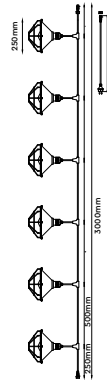

STRING LIGHTS

SKU	Model	Box Qty
8974	VT-717S	1Pc

IP Rating: IP65
Holder Type: E27
Max Watts: 60W x6
Lampshade: Black $\varnothing$ 250mm (Galvanized Iron)
Bulb Holder: Brushed Brown Bronze $\varnothing$ 49mm (Aluminium)
Cable: Black (H05RN-F-3 $\times$ 1mm²)
L/S Wireguard: Black $\varnothing$ 256mm (Galvanized Iron)
Catenary Length: 3M Total Length (6 Luminaires at 50cm spacing)