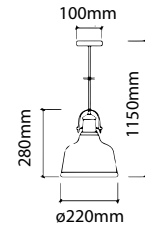

TRANSPARENT GLASS PENDANT

SKU	Model	Material:	Glass+Metal
3727	VT-7220-T	Holder:	E27
		Dimension:	220x280x1150mm
		Box Qty:	8