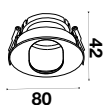

RECESSED FITTING ROUND-GU10

Model No: VT-873-WB
SKU: 3157
Base: GU10
Material: Aluminium+PC
Color: White+Black
Size(mm): 80x42
Cutting Size: 75
Box Qty: 50

RECESSED FITTING ROUND-GU10

Model No: VT-874-WB
SKU: 3161
Base: GU10
Material: Aluminium+PC
Color: White+Black
Size(mm): 80x42
Cutting Size: 75
Box Qty: 50

RECESSED FITTING ROUND-GU10

Model No: VT-873-WG
SKU: 3158
Base: GU10
Material: Aluminium+PC
Color: White+Gold
Size(mm): 80x42
Cutting Size: 75
Box Qty: 50

RECESSED FITTING ROUND-GU10

Model No: VT-874-WG
SKU: 3162
Base: GU10
Material: Aluminium+PC
Color: White+Gold
Size(mm): 80x42
Cutting Size: 75
Box Qty: 50

RECESSED FITTING ROUND-GU10

Model No: VT-873-WR
SKU: 3159
Base: GU10
Material: Aluminium+PC
Color: White+Rose Gold
Size(mm): 80x42
Cutting Size: 75
Box Qty: 50

RECESSED FITTING ROUND-GU10

Model No: VT-874-WR
SKU: 3163
Base: GU10
Material: Aluminium+PC
Color: White+Rose Gold
Size(mm): 80x42
Cutting Size: 75
Box Qty: 50

RECESSED FITTING ROUND-GU10

Model No: VT-873-WC
SKU: 3160
Base: GU10
Material: Aluminium+PC
Color: White+Chrome
Size(mm): 80x42
Cutting Size: 75
Box Qty: 50

RECESSED FITTING ROUND-GU10

Model No: VT-874-WC
SKU: 3164
Base: GU10
Material: Aluminium+PC
Color: White+Chrome
Size(mm): 80x42
Cutting Size: 75
Box Qty: 50

RECESSED FITTING ROUND-GU10

Model No: VT-874
SKU: 8596
Base: GU10
Material: Aluminium + PC
Color: Black+ Black Reflector
Size(mm): ø83x40.7
Cutting Size: ø75
Box Qty: 50

NEW RECESSED FITTING ROUND-GU10

Model No: VT-443-W
SKU: 10297
Base: GU10
Material: Iron+PC
Color: White+White
Size(mm): 88x88x30
Cutting Size: 75x75
Box Qty: 100