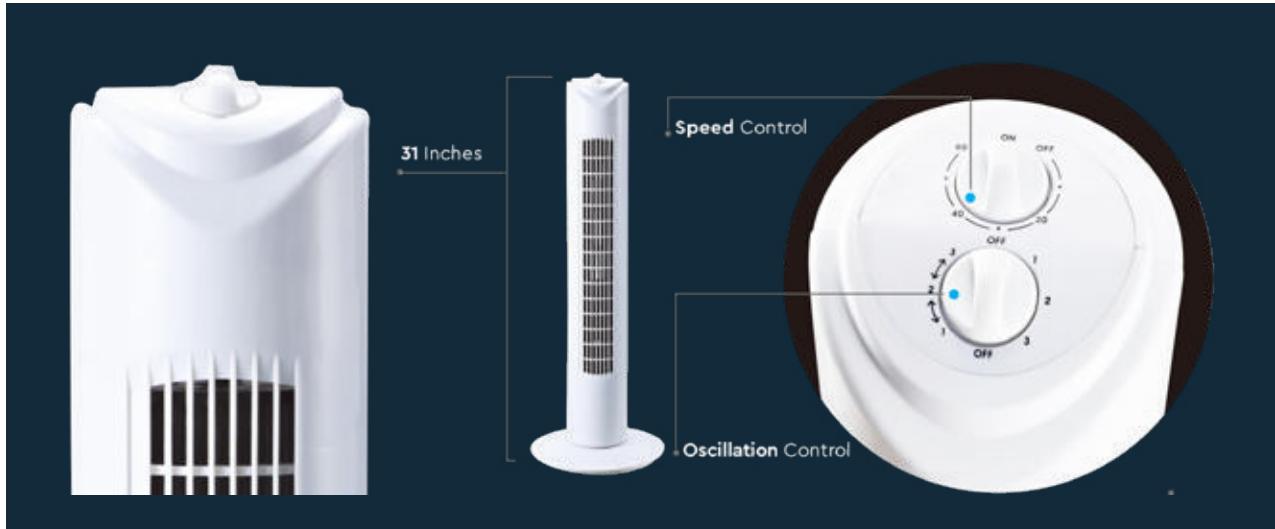

TOWER FAN

Oscillation

LOW | MEDIUM | HIGH

SKU	Watts	Model	Box Qty
7926	45W	VT-4538	1

- Voltage/Freq: AC:220-240V,50/60Hz
- Size(inches): 31
- Material: ABS
- Unit Color: White
- Speed: 3(Low-Med-High)
- Function: Oscillation Function
- Timer: 1hr(Max)
- Plug Type: EU
- IP Rating: IP20