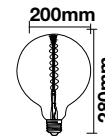

SKU	Model	Watts	Lumens	EQ .Watts	Base	Shape	Size(mm)	Box Qty
217462 - 2000K WARM WHITE	VT-2158D-N	8W	500	40W	E27	G200	Ø200x280	12