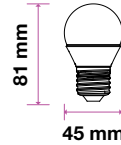

HIGH LUMEN BULBS-G45-E27

Voltage/Frequency	AC:220-240V,50Hz
Life Span	30,000 hr
PF	>0.4
CRI	>80

SKU	Model	Watts	Lumens	EQ .Watts	Base	Shape	Size	Box Qty
262 | 4000K DAY WHITE	VT-245	4.5W	470	40w	E27	G45	Ø45x81mm	200