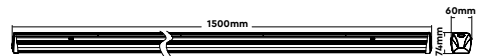

MASTER TRUNKING

V-TAC's new Linear Trunking Light is a set of highly efficient, continuous linear light fixtures with a staggering 160 lm/w rating & a plug-and-play system. It provides an efficient, easy to assemble modular system which means that each unit can be easily connected to the Linear Master Trunking through L, T, and X node connectors. 90°, 120°, and double asymmetric lenses are available for maximum adaptability in any space. Perfect suspended lighting for supermarkets, warehouses, service centers, and gymnasiums. No warm-up time, instant start-up and consistent color temperature throughout long periods of usage.

SKU	Beam Angle	Model	Watts	Lumens	Box Qty	Size
1360 | 4000K DAY WHITE	 WIDE 90°	VT-4551D	50W	8000	2	1500x60x74mm
1361 | 4000K DAY WHITE	 FLAT 120°	VT-4551D-120	50W	8000	2	1500x60x77mm
1362 | 4000K DAY WHITE	 DOUBLE ASYMMETRIC	VT-4551D-DL	50W	8000	2	1500x60x74mm