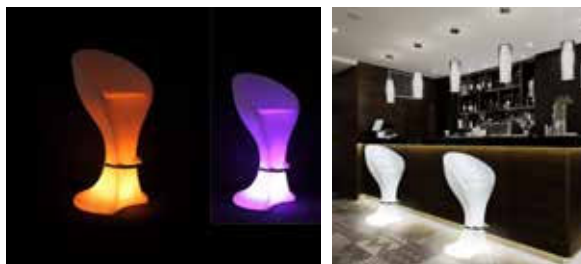

STOOL LIGHT

Lithium Battery 5200mAh

AC:100-240V,50Hz

LLDPE Body

50,000 hr lifespan

IP54 Rating

500x560x1100mm Size

White Unit Color

SKU	Model	Watts	Lumens	Box Qty
40271 - RGB	VT-7814	5w	100	1