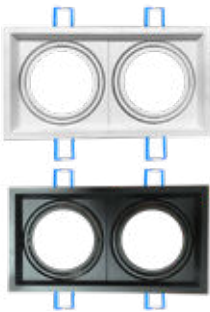

2XAR111 FITTING

SKU	Model	Unit Color	Body Type	Base	Cutting Size (mm)	Size(mm)	Box Qty
3576	VT-7222-W	White	Aluminium	2XAR111	167x305	325x174	12
3582	VT-7222-B	Black	Aluminium	2XAR111	167x305	325x174	12