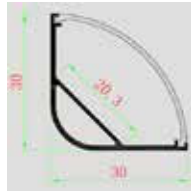

Model	SKU	Size(mm)	Color	Box Qty
VT-8105	3363	2000	Silver	30