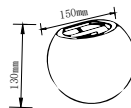

RECESSED FITTING GU10

Model No: VT-934-B
SKU: 6659
Base: GU10
Material: PC
Color: Black
Size(mm): 102x42
Cutting Size: 85
Box Qty: 50

RECESSED FITTING GU10

Model No: VT-980-B
SKU: 6696
Base: GU10
Material: Aluminum
Color: Black+black
Size(mm): 32.5x23.5x50
Cutting Size: 61
Box Qty: 50

RECESSED FITTING GU10

Model No: VT-974-W
SKU: 6682
Base: GU10
Material: Aluminum
Color: White
Size(mm): 42.5x17.5x35
Cutting Size: 61
Box Qty: 50

RECESSED FITTING GU10

Model No: VT-980-GB
SKU: 6697
Base: GU10
Material: Aluminum
Color: Golden+Black
Size(mm): 32.5x23.5x50
Cutting Size: 61
Box Qty: 50

RECESSED FITTING GU10

Model No: VT-974-B
SKU: 6683
Base: GU10
Material: Aluminum
Color: Black
Size(mm): 42.5x17.5x35
Cutting Size: 61
Box Qty: 50

CONCRETE WALL FITTING

Model No: VT-891D
SKU: 8690
Base: G9
Material: Concrete
Color: Dark Grey
Size(mm): 150x130x130
Cutting Size: N/A
Box Qty: 12

RECESSED FITTING GU10

Model No: VT-980-WB
SKU: 6694
Base: GU10
Material: Aluminum
Color: White+black
Size(mm): 32.5x23.5x50
Cutting Size: 61
Box Qty: 50

CONCRETE WALL FITTING

Model No: VT-891L
SKU: 8691
Base: G9
Material: Concrete
Color: Light Grey
Size(mm): 150x130x130
Cutting Size: N/A
Box Qty: 12

RECESSED FITTING GU10

Model No: VT-980-BW
SKU: 6695
Base: GU10
Material: Aluminum
Color: Black+white
Size(mm): 32.5x23.5x50
Cutting Size: 61
Box Qty: 50

CONCRETE WALL FITTING

Model No: VT-892D
SKU: 8692
Base: G9
Material: Concrete
Color: Dark Grey
Size(mm): 120x100x120
Cutting Size: N/A
Box Qty: 12