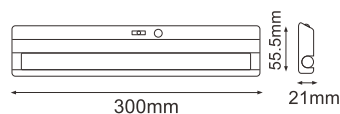

SKU	Model	Watts	Lumens	Box Qty
814 | 4000K DAY WHITE	VT-81	1.5W	135	50 pcs