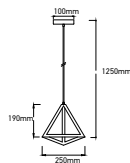

GEOMETRIC SERIES BLACK CANOPY

SKU	Model	Material:	Metal
3832	VT-7141-MB	Holder:	E27
		Dimension:	250x190x1250mm
		Box Qty:	8