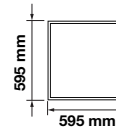

NEW CCT CHANGING BORDERLINE LED PANELS

AC:220-240V, 50Hz

110° Beam Angle

>0.9 PF

>80 CRI

30,000 hr lifespan

SKU	Model	Watts	Lumens	Size(mm)	Box Qty
10336 - 3IN1	VT-6448CCT	48W	4800	595X595	6