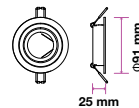

RECESSED FITTING-ROUND-GU10

Model No: VT-782RD-WH
SKU: 3599
Base: GU10
Material: Aluminium
Color: White
Size(mm): Ø91x25
Cutting Size: Ø75
Box Qty: 100