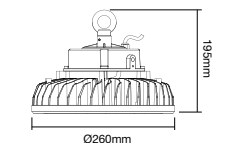

SKU	Model	Watts	Lumens	Box Qty	Size
20477 | 6500K WHITE	VT-9-153	150W	16000	1 pcs	260x195mm