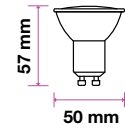

Voltage/Frequency	AC:220-240V, 50Hz
PF	>0.5
CRI	>80

SKU	Model	Watts	Lumens	EQ .Watts	Base	Beam Angle	Size(mm)	Box Qty
212739 - 3000K WARM WHITE 212740 - 4000K DAY WHITE 212741 - 6500K WHITE	VT-2225-N	4.5W	400	35W	GU10	100°	56.5x50	180