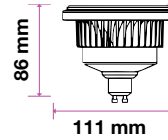

Voltage/Frequency	AC:200-240V,50Hz
PF	>0.9
CRI	>80

SKU	Model	Watts	Lumens	EQ .Watts	Base	Beam Angle	Size(mm)	Box Qty
4224 - 2700K WARM WHITE 4223 - 4000K DAY WHITE	VT-1112	12W	900	60W	GU10	40°	Ø111x86	60
214224 - 3000K WARM WHITE 214225 - 6000K WHITE	VT-1112-N	12W	3000K-1020 6000K-1120	60W	GU10	40°	Ø111x86	
7234 - 3000K WARM WHITE 7235 - 4000K DAY WHITE 7236 - 6400K WHITE	VT-1112D	12W Dimmable	900	60W	GU10	40°	Ø111x86	60
217234 - 3000K WARM WHITE 217235 - 4000K DAY WHITE 217236 - 6000K WHITE	VT-1112D-N	12W Dimmable	3000K-1030 6000K-1300	60W	GU10	40°	Ø111x86