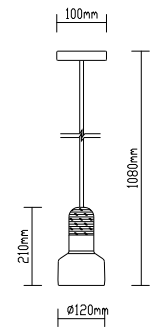

CONCRETE WOODEN

SKU	Model	Material:	Concrete+Wood
3857	VT-7125-R	Holder:	E27
		Dimension:	120x210x1080mm
		Box Qty:	8