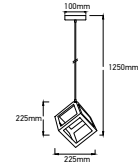

GEOMETRIC SERIES BLACK CANOPY

SKU	Model	Material:	Metal
3834	VT-7161-MB	Holder:	E27
		Dimension:	225x225x1250mm
		Box Qty:	8