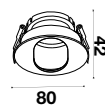

RECESSED FITTING ROUND-GU10

Model No: VT-873-WB
SKU: 3157
Base: GU10
Material: Aluminium+PC
Color: White+Black
Size(mm): 80x42
Cutting Size: 75
Box Qty: 50

RECESSED FITTING ROUND-GU10

Model No: VT-874-WB
SKU: 3161
Base: GU10
Material: Aluminium+PC
Color: White+Black
Size(mm): 80x42
Cutting Size: 75
Box Qty: 50

RECESSED FITTING ROUND-GU10

Model No: VT-873-WG
SKU: 3158
Base: GU10
Material: Aluminium+PC
Color: White+Gold
Size(mm): 80x42
Cutting Size: 75
Box Qty: 50

RECESSED FITTING ROUND-GU10

Model No: VT-874-WG
SKU: 3162
Base: GU10
Material: Aluminium+PC
Color: White+Gold
Size(mm): 80x42
Cutting Size: 75
Box Qty: 50

RECESSED FITTING ROUND-GU10

Model No: VT-873-WR
SKU: 3159
Base: GU10
Material: Aluminium+PC
Color: White+Rose Gold
Size(mm): 80x42
Cutting Size: 75
Box Qty: 50

RECESSED FITTING ROUND-GU10

Model No: VT-874-WR
SKU: 3163
Base: GU10
Material: Aluminium+PC
Color: White+Rose Gold
Size(mm): 80x42
Cutting Size: 75
Box Qty: 50

RECESSED FITTING ROUND-GU10

Model No: VT-873-WC
SKU: 3160
Base: GU10
Material: Aluminium+PC
Color: White+Chrome
Size(mm): 80x42
Cutting Size: 75
Box Qty: 50

RECESSED FITTING ROUND-GU10

Model No: VT-874-WC
SKU: 3164
Base: GU10
Material: Aluminium+PC
Color: White+Chrome
Size(mm): 80x42
Cutting Size: 75
Box Qty: 50

RECESSED FITTING ROUND-GU10

Model No: VT-874
SKU: 8596
Base: GU10
Material: Aluminium + PC
Color: Black+ Black Reflector
Size(mm): ø83x40.7
Cutting Size: ø75
Box Qty: 50

NEW RECESSED FITTING ROUND-GU10

Model No: VT-443-W
SKU: 10297
Base: GU10
Material: Iron+PC
Color: White+White
Size(mm): 88x88x30
Cutting Size: 75x75
Box Qty: 100