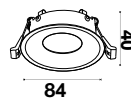

RECESSED FITTING GU10

Model No: VT-921-B
SKU: 6635
Base: GU10
Material: PC
Color: Black
Size(mm): 88x88x40
Cutting Size: 80
Box Qty: 50

RECESSED FITTING GU10

Model No: VT-931-W
SKU: 6644
Base: GU10
Material: PC
Color: White+White
Size(mm): 85x40
Cutting Size: 72
Box Qty: 50

RECESSED FITTING GU10

Model No: VT-927-W
SKU: 6638
Base: GU10
Material: PC
Color: White
Size(mm): 93x93x55
Cutting Size: 83x83
Box Qty: 50

RECESSED FITTING GU10

Model No: VT-931-WB
SKU: 6645
Base: GU10
Material: PC
Color: White+Black
Size(mm): 85x40
Cutting Size: 72
Box Qty: 50

RECESSED FITTING GU10

Model No: VT-927-B
SKU: 6639
Base: GU10
Material: PC
Color: Black
Size(mm): 93x93x55
Cutting Size: 83x83
Box Qty: 50

RECESSED FITTING GU10

Model No: VT-931-B
SKU: 6646
Base: GU10
Material: PC
Color: Black+Black
Size(mm): 85x40
Cutting Size: 72
Box Qty: 50

RECESSED FITTING GU10

Model No: VT-930-W
SKU: 6642
Base: GU10
Material: PC
Color: White
Size(mm): 81x81x40
Cutting Size: 63
Box Qty: 50

RECESSED FITTING GU10

Model No: VT-931-WC
SKU: 6647
Base: GU10
Material: PC
Color: White+Chrome
Size(mm): 85x40
Cutting Size: 72
Box Qty: 50

RECESSED FITTING GU10

Model No: VT-930-B
SKU: 6643
Base: GU10
Material: PC
Color: Black
Size(mm): 81x81x40
Cutting Size: 63
Box Qty: 50

RECESSED FITTING GU10

Model No: VT-931-WG
SKU: 6648
Base: GU10
Material: PC
Color: White+Gold
Size(mm): 85x40
Cutting Size: 72
Box Qty: 50