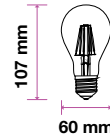

FROST COVER-CROSS FILAMENT-A60-E27

Voltage/Frequency	AC:220-240V,50Hz
Beam Angle	300°
PF	>0.5
CRI	>80

SKU	Model	Watts	Lumens	EQ .Watts	Base	Shape	Size(mm)	Box Qty
44801 - 2700K WARM WHITE	VT-1935C	6W	660	55W	E27	A60	Ø60x107	50
71811 - 2700K WARM WHITE	VT-2047C	7W	840	60W	E27	A60	Ø60x107	50