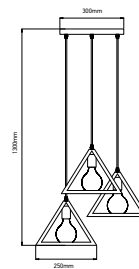

GEOMETRIC SERIES BLACK CANOPY

SKU	Model	Material:	Metal Finish
3927	VT-7144	Holder:	E27
		Dimension:	300x1300mm
		Box Qty:	4