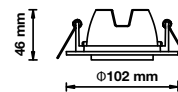

ZOOM FITTING-SPOTLIGHT

Model No: VT-700W
SKU: **3689**
Base: GU10
Material: Aluminium
Color: White
Size(mm): Ø102x46
Cutting Size: 93
Box Qty: 50