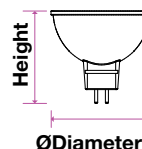

LED SPOTLIGHTS - 38° BEAM ANGLE

Voltage/Frequency	DC:12V
Life Span	20,000 hr
PF	>0.5
CRI	>80

05 YEAR
WARRANTY

SKU	Model	Watts	Lumens	EQ.Watts	Base	Beam Angle	Size	Box Qty
21207 | 3000K WARM WHITE 21208 | 4000K DAY WHITE 21209 | 6500K WHITE	VT-267-N	6W	445	60w	GU5.3	38°	Ø50x52mm	200