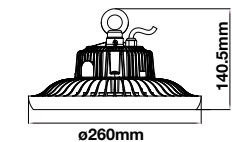

LED Highbays

- 100° Beam Angle
- 50,000 hr lifespan
- On/Off cycle: >25000
- Instant start: 0-100% in <1s
- AC:220-240V,50Hz
- Die cast Aluminium
- PF: >0.9
- CRI:>80

SKU	Model	Watts	Lumens	Box Qty	Size
563 | 6400K WHITE	VT-9-101	100W	12000	4 pcs	ø280x165mm

LED Highbays

- 120° Beam Angle
- 50,000 hr lifespan
- On/Off cycle: >25000
- Instant start: 0-100% in <1s
- AC:120-240V, 50/60Hz
- Die cast Aluminium
- PF: >0.9
- CRI:>80

SKU	Model	Watts	Lumens	Box Qty	Size
20063 | 4000K DAY WHITE 20064 | 5000K WHITE	VT-9-114	100W	12000	1 pcs	ø260x140.5mm

NEW

LED Highbays

- 90° Beam Angle
- 25,000 hr lifespan
- On/Off Cycle >15000
- SMD-Samsung Chip
- AC:175-265V, 50/60Hz
- Aluminium Body Type:
- PF: >0.9
- CRI:>80

SKU	Model	Watts	Lumens	Box Qty	Size
20477 | 6500K WHITE	VT-9-153	150W	16000	1 pcs	260x195mm