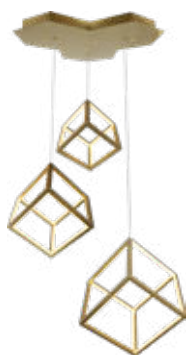

NEW DESIGNER SOFT LIGHTS

AC:220-240V, 50Hz

>80 CRI

Aluminium+Steel+Silicone Body

20,000 hr lifespan

IP20 Rating

SKU	Model	Watts	Lumens	Size(mm)	Unit Color	Box Qty
15341 - 3000K WARM WHITE	VT-7920	46W	4900	500x1500	Gold	1