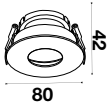

RECESSED FITTING ROUND-GU10

Model No: VT-873-WB
SKU: 3157
Base: GU10
Material: Aluminium+PC
Color: White+Black
Size(mm): 80x42
Cutting Size: 75
Box Qty: 50

RECESSED FITTING ROUND-GU10

Model No: VT-874-WB
SKU: 3161
Base: GU10
Material: Aluminium+PC
Color: White+Black
Size(mm): 80x42
Cutting Size: 75
Box Qty: 50

RECESSED FITTING ROUND-GU10

Model No: VT-873-WG
SKU: 3158
Base: GU10
Material: Aluminium+PC
Color: White+Gold
Size(mm): 80x42
Cutting Size: 75
Box Qty: 50

RECESSED FITTING ROUND-GU10

Model No: VT-874-WG
SKU: 3162
Base: GU10
Material: Aluminium+PC
Color: White+Gold
Size(mm): 80x42
Cutting Size: 75
Box Qty: 50

RECESSED FITTING ROUND-GU10

Model No: VT-873-WR
SKU: 3159
Base: GU10
Material: Aluminium+PC
Color: White+Rose Gold
Size(mm): 80x42
Cutting Size: 75
Box Qty: 50

RECESSED FITTING ROUND-GU10

Model No: VT-874-WR
SKU: 3163
Base: GU10
Material: Aluminium+PC
Color: White+Rose Gold
Size(mm): 80x42
Cutting Size: 75
Box Qty: 50

RECESSED FITTING ROUND-GU10

Model No: VT-873-WC
SKU: 3160
Base: GU10
Material: Aluminium+PC
Color: White+Chrome
Size(mm): 80x42
Cutting Size: 75
Box Qty: 50

RECESSED FITTING ROUND-GU10

Model No: VT-874-WC
SKU: 3164
Base: GU10
Material: Aluminium+PC
Color: White+Chrome
Size(mm): 80x42
Cutting Size: 75
Box Qty: 50

RECESSED FITTING ROUND-GU10

Model No: VT-874
SKU: 8596
Base: GU10
Material: Aluminium + PC
Color: Black+ Black Reflector
Size(mm): ø83x40.7
Cutting Size: ø75
Box Qty: 50

NEW RECESSED FITTING ROUND-GU10

Model No: VT-443-W
SKU: 10297
Base: GU10
Material: Iron+PC
Color: White+White
Size(mm): 88x88x30
Cutting Size: 75x75
Box Qty: 100