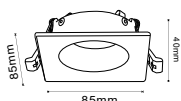

RECESSED FITTING GU10

Model No: VT-932-WC
SKU: **6653**
Base: GU10
Material: PC
Color: White+Chrome
Size(mm): 85x85x40
Cutting Size: 72
Box Qty: 50