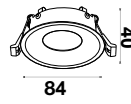

RECESSED FITTING GU10

Model No: VT-921-B
SKU: 6635
Base: GU10
Material: PC
Color: Black
Size(mm): 88x88x40
Cutting Size: 80
Box Qty: 50

RECESSED FITTING GU10

Model No: VT-931-W
SKU: 6644
Base: GU10
Material: PC
Color: White+White
Size(mm): 85x40
Cutting Size: 72
Box Qty: 50

RECESSED FITTING GU10

Model No: VT-927-W
SKU: 6638
Base: GU10
Material: PC
Color: White
Size(mm): 93x93x55
Cutting Size: 83x83
Box Qty: 50

RECESSED FITTING GU10

Model No: VT-931-WB
SKU: 6645
Base: GU10
Material: PC
Color: White+Black
Size(mm): 85x40
Cutting Size: 72
Box Qty: 50

RECESSED FITTING GU10

Model No: VT-927-B
SKU: 6639
Base: GU10
Material: PC
Color: Black
Size(mm): 93x93x55
Cutting Size: 83x83
Box Qty: 50

RECESSED FITTING GU10

Model No: VT-931-B
SKU: 6646
Base: GU10
Material: PC
Color: Black+Black
Size(mm): 85x40
Cutting Size: 72
Box Qty: 50

RECESSED FITTING GU10

Model No: VT-930-W
SKU: 6642
Base: GU10
Material: PC
Color: White
Size(mm): 81x81x40
Cutting Size: 63
Box Qty: 50

RECESSED FITTING GU10

Model No: VT-931-WC
SKU: 6647
Base: GU10
Material: PC
Color: White+Chrome
Size(mm): 85x40
Cutting Size: 72
Box Qty: 50

RECESSED FITTING GU10

Model No: VT-930-B
SKU: 6643
Base: GU10
Material: PC
Color: Black
Size(mm): 81x81x40
Cutting Size: 63
Box Qty: 50

RECESSED FITTING GU10

Model No: VT-931-WG
SKU: 6648
Base: GU10
Material: PC
Color: White+Gold
Size(mm): 85x40
Cutting Size: 72
Box Qty: 50