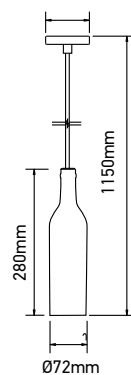

GREEN PENDANT HOLDER BOTTLE

SKU	Model	Material:	Glass
3767	VT-7558-GN	Holder:	E14
		Dimension:	72x280x1150mm
		Box Qty:	25