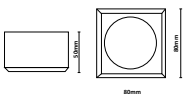

RECESSED FITTING GU10

Model No: VT-11001
SKU: 6761
Base: GU10
Material: Plaster
Color: White
Size(mm): 80x80x50
Cutting Size: 85x85
Box Qty: 30