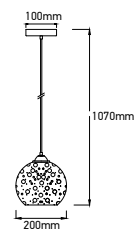

3D GLASS BLACK CANOPY

SKU	Model	Material:	Glass
40121	VT-7206	Holder:	E27
		Dimension:	∅200x100x1070mm
		Box Qty:	8