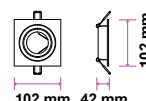

RECESSED FITTING GU10

Model No: VT-933-B
SKU: **6657**
Base: GU10
Material: PC
Color: Black
Size(mm): 102x102x42
Cutting Size: 95x95
Box Qty: 50