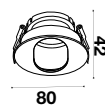

RECESSED FITTING ROUND-GU10

Model No: VT-873-WB
SKU: 3157
Base: GU10
Material: Aluminium+PC
Color: White+Black
Size(mm): 80x42
Cutting Size: 75
Box Qty: 50

RECESSED FITTING ROUND-GU10

Model No: VT-874-WB
SKU: 3161
Base: GU10
Material: Aluminium+PC
Color: White+Black
Size(mm): 80x42
Cutting Size: 75
Box Qty: 50

RECESSED FITTING ROUND-GU10

Model No: VT-873-WG
SKU: 3158
Base: GU10
Material: Aluminium+PC
Color: White+Gold
Size(mm): 80x42
Cutting Size: 75
Box Qty: 50

RECESSED FITTING ROUND-GU10

Model No: VT-874-WG
SKU: 3162
Base: GU10
Material: Aluminium+PC
Color: White+Gold
Size(mm): 80x42
Cutting Size: 75
Box Qty: 50

RECESSED FITTING ROUND-GU10

Model No: VT-873-WR
SKU: 3159
Base: GU10
Material: Aluminium+PC
Color: White+Rose Gold
Size(mm): 80x42
Cutting Size: 75
Box Qty: 50

RECESSED FITTING ROUND-GU10

Model No: VT-874-WR
SKU: 3163
Base: GU10
Material: Aluminium+PC
Color: White+Rose Gold
Size(mm): 80x42
Cutting Size: 75
Box Qty: 50

RECESSED FITTING ROUND-GU10

Model No: VT-873-WC
SKU: 3160
Base: GU10
Material: Aluminium+PC
Color: White+Chrome
Size(mm): 80x42
Cutting Size: 75
Box Qty: 50

RECESSED FITTING ROUND-GU10

Model No: VT-874-WC
SKU: 3164
Base: GU10
Material: Aluminium+PC
Color: White+Chrome
Size(mm): 80x42
Cutting Size: 75
Box Qty: 50

RECESSED FITTING ROUND-GU10

Model No: VT-874
SKU: 8596
Base: GU10
Material: Aluminium + PC
Color: Black+ Black Reflector
Size(mm): ø83x40.7
Cutting Size: ø75
Box Qty: 50

NEW RECESSED FITTING ROUND-GU10

Model No: VT-443-W
SKU: 10297
Base: GU10
Material: Iron+PC
Color: White+White
Size(mm): 88x88x30
Cutting Size: 75x75
Box Qty: 100