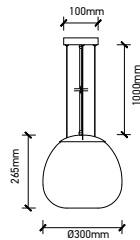

DESIGNER GLASS GUN GREY

SKU	Model	Material:	Glass
3887	VT-7292	Holder:	E27
		Dimension:	Ø300x265x1000mm
		Box Qty:	8