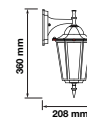

SKU	Model	Box Qty
7068	VT-750-B	10
Material: Aluminium+Glass		
Max.Watts: 40W		
Holder: E27		
IP Rating: IP44		
Dimension: 208x360x170mm