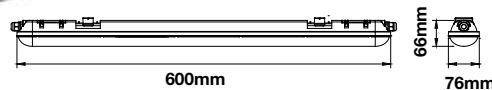

SKU	Model	Watts	Lumens	Size(mm)	Box Qty
6198 - 4500K DAY WHITE 6199 - 6000K WHITE	VT-6048	18w	1440	600x76x66	12
216198 - 4000K DAY WHITE	VT-6048-N	18w	1900	600x76x66	12
6200 - 4500K DAY WHITE 6201 - 6000K WHITE	VT-1248	36w	2880	1200x76x66	12
6184 - 4500K DAY WHITE 6185 - 6000K WHITE	VT-1548	48w	3840	1500x76x66	12