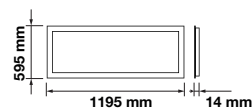

HIGH LUMEN LED PANELS 120X60

- IP20 Rating.
- SMD-Samsung Chip
- 5 Years Warranty
- AC:200-240V, 50/60Hz
- Body Type: Aluminium + PMMA + PP
- 110° Beam Angle
- CRI >80
- PF>0.9
- 50,000 hr lifespan
- On/Off Cycle >25000