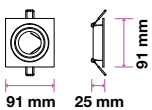

RECESSED FITTING-SQUARE-GU10

Model No: VT-782SQ-AB
SKU: 3606
Base: 1XGU10
Material: Aluminium
Color: Aluminium Brush
Size(mm): 91x91x25
Cutting Size: 75x75
Box Qty: 100