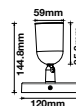

CEILING/WALL FITTING-GU10

Model No: VT-823
SKU: **7980**
Base: 1XGU10
Material: PC
Color: White
Size(mm): 120x144.8
Cutting Size: NA
Box Qty: 50

NEW