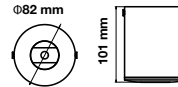

FITTING-ROUND-GU10

Model No: VT-711-W-RD
SKU: **3669**
Base: GU10
Material: Zinc Alloy+Ferrum
Color: White
Size(mm): 82x101
Cutting Size: N/A
Box Qty: 50