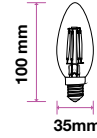

CROSS FILAMENT-CANDLE-E14

Voltage/Frequency	AC:220-240V,50Hz
Beam Angle	300°
PF	>0.4
CRI	>80

SKU	Model	Watts	Lumens	EQ .Watts	Base	Shape	Size(mm)	Box Qty
71031 - 6400K WHITE	VT-1924C	4W	350	35W	E14	Candle	Ø35x100	100