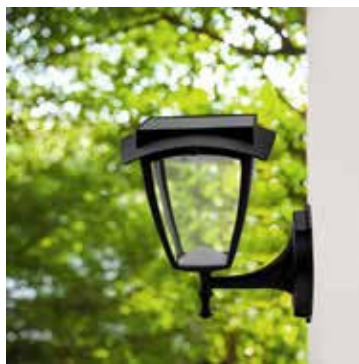

LED SOLAR WALL LAMP

Charging Time: 5-6 hr

Working Time: 10-12 hr

IP Rating: IP44

Body Type: Aluminum Die-Casting

SKU	Model	Watts	Lumens	Battery	Size(mm)	Box Qty
2892 - 3000K+6000K WARM WHITE+WHITE	VT-982	2w	110	3.7V-2200mAh	22x17.5x25	6