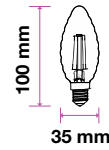

AMBER COVER -FILAMENT-CANDLE-E14

Voltage/Frequency	AC:220-240V,50Hz
Beam Angle	300°
PF	>0.4
CRI	>80

SKU	Model	Watts	Lumens	EQ .Watts	Base	Shape	Size(mm)	Box Qty
217115 - 2200K WARM WHITE	VT-1948-N	4W	350	35W	E14	Candle	Ø35x100	100