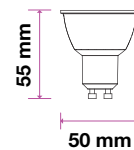

SKU	Model	Watts	Lumens	EQ .Watts	Base	Beam Angle	Size	Box Qty
21875 | 3000K WARM WHITE 21876 | 4000K DAY WHITE 21877 | 6500K WHITE	VT-291-N	7.5W	610	70w	GU10	38°	Ø50x55mm	200