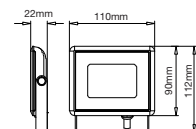

COLOR FLOODLIGHTS

Voltage/Frequency AC:220-240V,50Hz

PF >0.9

CRI >70

SKU	Model	Watts	Size(mm)	Box Qty
5988 - GREEN 5989 - RED	VT-4011	10W	110x112x22	40
5991 - GREEN 5992 - RED 5993 - BLUE	VT-4021	20W	150x143x26	20