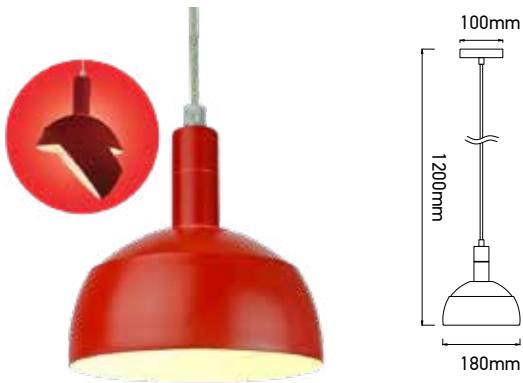

PENDANT ALUMINIUM SHADE RED

SKU	Model	Material:	Plastic+Aluminium
3924	VT-7100-R	Holder:	E14
		Dimension:	180x100x1200mm
		Box Qty:	12