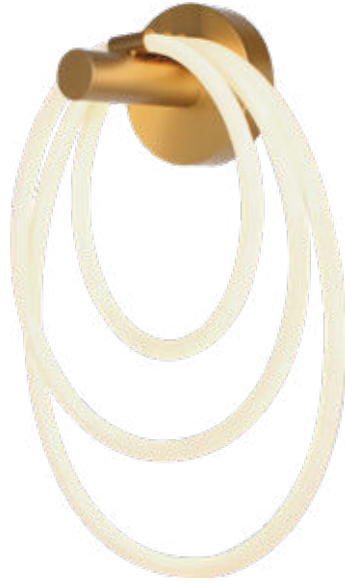

NEW DESIGNER WALL LIGHTS

AC:220-240V, 50Hz

>80 CRI

Steel+Silicone Body

20,000 hr lifespan

IP20 Rating

SKU	Model	Watts	Lumens	Size(mm)	Unit Color	Box Qty
15348 - 3000K WARM WHITE	VT-7927	37W	3940	340x460	Gold	1