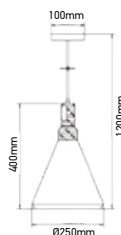

WOODEN TOP IRON WHITE

SKU	Model	Material:	Iron+Wooden Top
3761	VT-7525-WH	Holder:	E27
		Dimension:	250x400x1200mm
		Box Qty:	8