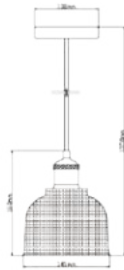

AMBER GLASS METAL SERIES

SKU	Model	Material:	Glass+Metal
3732	VT-7150-AG	Holder:	E27
		Dimension:	145x160x1050mm
		Box Qty:	12