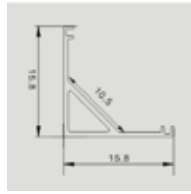

MOUNTING KIT

Model	SKU	Size(mm)	Color	Box Qty
VT-8109-M	3353	2000x15.8x15.8	Silver	160
VT-8123-W	3369	2000x15.8x15.8	White	160