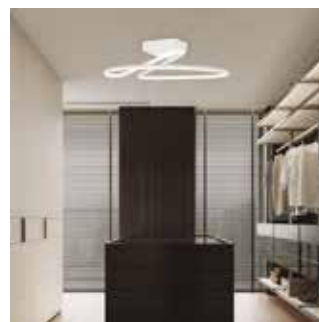

NEW DESIGNER SERIES SURFACE LIGHT

AC:220-240V,50Hz

>80 CRI

Aluminum+Steel+Silicone Body

20,000 hr lifespan

IP20 Rating

SKU	Model	Watts	Lumens	Size(mm)	Unit Color	Box Qty
6927 - 4000K DAY WHITE	VT-7763W	20W	2130	250x130	White	5
6998 - 4000K DAY WHITE	VT-7785W	24W	2560	310x115	White	5
6929 - 4000K DAY WHITE	VT-7764W	43W	4580	520x165	White	1