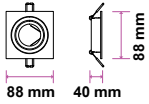

RECESSED FITTING GU10

Model No: VT-921-B
SKU: 6635
Base: GU10
Material: PC
Color: Black
Size(mm): 88x88x40
Cutting Size: 80
Box Qty: 50

RECESSED FITTING GU10

Model No: VT-931-W
SKU: 6644
Base: GU10
Material: PC
Color: White+White
Size(mm): 85x40
Cutting Size: 72
Box Qty: 50

RECESSED FITTING GU10

Model No: VT-927-W
SKU: 6638
Base: GU10
Material: PC
Color: White
Size(mm): 93x93x55
Cutting Size: 83x83
Box Qty: 50

RECESSED FITTING GU10

Model No: VT-931-WB
SKU: 6645
Base: GU10
Material: PC
Color: White+Black
Size(mm): 85x40
Cutting Size: 72
Box Qty: 50

RECESSED FITTING GU10

Model No: VT-927-B
SKU: 6639
Base: GU10
Material: PC
Color: Black
Size(mm): 93x93x55
Cutting Size: 83x83
Box Qty: 50

RECESSED FITTING GU10

Model No: VT-931-B
SKU: 6646
Base: GU10
Material: PC
Color: Black+Black
Size(mm): 85x40
Cutting Size: 72
Box Qty: 50

RECESSED FITTING GU10

Model No: VT-930-W
SKU: 6642
Base: GU10
Material: PC
Color: White
Size(mm): 81x81x40
Cutting Size: 63
Box Qty: 50

RECESSED FITTING GU10

Model No: VT-931-WC
SKU: 6647
Base: GU10
Material: PC
Color: White+Chrome
Size(mm): 85x40
Cutting Size: 72
Box Qty: 50

RECESSED FITTING GU10

Model No: VT-930-B
SKU: 6643
Base: GU10
Material: PC
Color: Black
Size(mm): 81x81x40
Cutting Size: 63
Box Qty: 50

RECESSED FITTING GU10

Model No: VT-931-WG
SKU: 6648
Base: GU10
Material: PC
Color: White+Gold
Size(mm): 85x40
Cutting Size: 72
Box Qty: 50