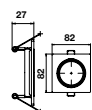

RECESSED FITTING-ROUND-GU10-2PCS PACK

2
PCS
PACK

Model No: VT-817-CH-SQ
SKU: 8943
Base: GU10
Material: Ferrum
Color: Chrome
Size(mm): 82x82x27
Cutting Size: 70x70
Box Qty: 100