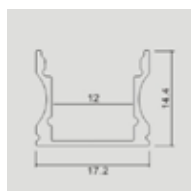

Model	SKU	Size(mm)	Color	Box Qty
VT-8110	2878	2000x17.2x14.4	Black	box