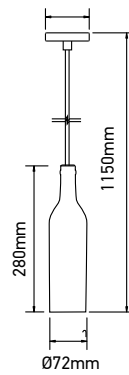

PINK PENDANT HOLDER BOTTLE

SKU	Model	Material:	Holder:	Dimension:	Box Qty:
3772	VT-7558-P	Glass	E14	72x280x1150mm	25