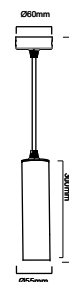

PENDANT WHITE-GU10-30CM

Model No: VT-976-300-W
SKU: **6779**
Base: GU10
Material: Aluminium
Color: White
Size(mm): 60x300x1700
Cutting Size: NA
Box Qty: 20