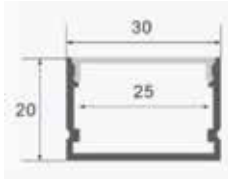

Model	SKU	Size(mm)	Color	Box Qty
VT-8118	3371	2000x30x20	Silver	50