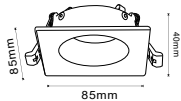

RECESSED FITTING GU10

Model No: VT-932-W
SKU: **6650**
Base: GU10
Material: PC
Color: White+White
Size(mm): 85x85x40
Cutting Size: 72
Box Qty: 50