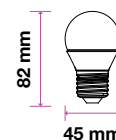

LED G45 6PCS PACK-E27

Voltage/Frequency	AC:220-240V, 50Hz
Beam Angle	180°
PF	>0.5
CRI	>80

SKU	Model	Watts	Lumens	EQ .Watts	Base	Shape	Size(mm)	Box Qty
212730 - 3000K WARM WHITE	VT-2256-N	4.5W	470	40W	E27	G45	Ø45x80	180