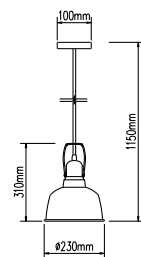

ALUMINIUM SHADE WHITE

SKU	Model	Material:	Holder:	Dimension:	Box Qty:
3729	VT-7422-WH	Aluminium	E27	230x310x1150mm	8