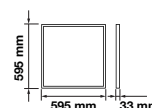

SKU	Model	Watts	Lumens	Size(mm)	Box Qty
216620 - 4000K DAY WHITE 216621 - 6500K WHITE	VT-6242	40w	4400	595x595x33	6