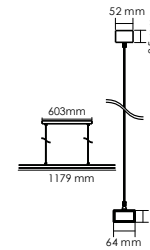

UP & DOWN LINEAR LIGHTS (NON-LINKABLE)

This modern range of suspended linear lights has up & down illumination for a more evenly distributed light that creates a subtle ambience yet sufficient lighting for any commercial setting. Linear up & down lights are offered in two colour variants - silver and white.

- 30,000 hr Lifespan
- AC:100-240V,50Hz
- Aluminium Body
- 1-10V Dimmable
- 1.5 Meter Wire Length
- Beam angle: Up-110°, Down-50°

SKU	Unit Color	Model	Watts	Lumens	Box Qty	Size
607 | 4000K DAY WHITE	Silver	VT-7-61-S	UP 30W DOWN 30W	UP-3300 DOWN-3300	8	1179x64x35mm
606 | 4000K DAY WHITE	White	VT-7-61-W	UP 30W DOWN 30W	UP-3300 DOWN-3300	8	1179x64x35mm

LINEAR SURFACED LIGHTS

Discover V-TAC's reliable 40W linear lights. Designed with excellent heat dissipation, these fixtures boast a staggering 30,000h lifespan and efficient LEDs provided by Samsung, making them the perfect replacement for traditional, inefficient linear lights.

- 30,000 hr Lifespan
- UGR<19
- Linkable with connectors
- 120° Beam Angle