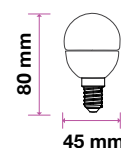

LED THERMOPLASTIC BULBS-P45-E14

Voltage/Frequency	AC:220-240V,50Hz
Life Span	20,000 hr
PF	>0.5
CRI	>80

SKU	Model	Watts	Lumens	EQ .Watts	Base	Shape	Size	Box Qty
8042 | 3000K WARM WHITE 8043 | 4000K DAY WHITE 8044 | 6500K WHITE	VT-1804 NEW	3.7W	320	30w	E14	P45	Ø45x80mm	200
21168 | 3000K WARM WHITE 21169 | 4000K DAY WHITE 21170 | 6400K WHITE	VT-236-N	4.5W	470	40w	E14	P45	Ø45x80mm	200
21863 | 3000K WARM WHITE 21864 | 4000K DAY WHITE 21865 | 6400K WHITE	VT-270-N	6.5W	600	45w	E14	P45	Ø45x80mm	25