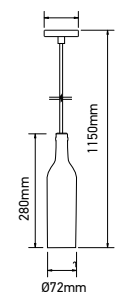

BROWN PENDANT HOLDER BOTTLE

SKU	Model	Material:	Holder:	Dimension:	Box Qty:
3776	VT-7558-BR	Glass	E14	72x280x1150mm	25