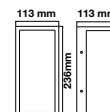

BOLLARD LAMPS WITH SENSOR AND SOCKET

SKU v	Model	Box Qty
8976	VT-838-GS60	6
Material:	Stainless Steel+PC Diffuser	
Max.Watts:	60W	
Detection Angle:	100°	
Detection Range:	2-8M	
Ambient Light:	2-200Lux	
Time Delay:	5sec to 5min	
Holder:	E27	
IP Rating:	IP44	
Dimension:	76x110x600mm	

BOLLARD LAMPS WITH SENSOR AND SOCKET

SKU v	Model	Box Qty
8977	VT-838-SS60	6
Material:	Stainless Steel+PC Diffuser	
Max.Watts:	60W	
Detection Angle:	100°	
Detection Range:	2-8M	
Ambient Light:	2-200Lux	
Time Delay:	5sec to 5min	
Holder:	E27	
IP Rating:	IP44	
Dimension:	76x110x600mm	

NEW WALL LAMPS E14

SKU	Model
10561	VT-1190
Material:	Iron
Max.Watts:	30W
Holder:	E14
IP Rating:	IP65
Dimension:	200x168x350mm

WALL LAMP

SKU	Model	Box Qty
8517	VT-837-B	10
Material:	Aluminium+Clear Glass	
Max.Watts:	60W	
Holder:	E27	
IP Rating:	IP44	
Dimension:	113x236x113mm	

WALL LAMP

SKU	Model	Box Qty
7513	VT-7670	12
Material:	Stainless Steel+PC	
Max.Watts:	14W	
Holder:	E27	
IP Rating:	IP44	
Dimension:	250x90x100mm	

WALL LAMP

SKU	Model	Box Qty
7077	VT-754-MW	10
Material:	Aluminium+Glass	
Max.Watts:	60W	
Holder:	E27	
IP Rating:	IP44	
Dimension:	245x180x93mm	

WALL LAMP

SKU	Model	Box Qty
8628	VT-835	6
Material:	Stainless Steel+PC	
Max.Watts:	40w	
Holder:	E27	
IP Rating:	IP44	
Dimension:	148x165x245mm	

WALL LAMP

SKU	Model	Box Qty
10422	VT-1158	20
Material:	Aluminium+Iron+Glass	
Max.Watts:	60W	
Holder:	E27	
IP Rating:	IP44	
Dimension:	250x305x340mm