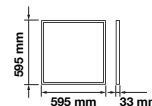

SKU	Model	Watts	Lumens	Size(mm)	Box Qty
216777 - 4000K DAY WHITE 216778 - 6000K WHITE	VT-6242U	40w	4000	595x595x33	6