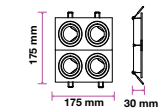

NEW RECESSED FITTING GU10

Model No: VT-442
SKU: 23003
Base: 4xGU10
Material: Iron+PC
Color: White+White
Size(mm): 175x175x30
Cutting Size: 165x160
Box Qty: 20