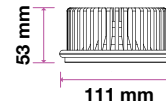

SKU	Model	Watts	Lumens	EQ .Watts	Base	Beam Angle	Size(mm)	Box Qty
1245 - 6000K WHITE	VT-1120-20	20W	1800	100W	N/A	20°	Ø111x53	50