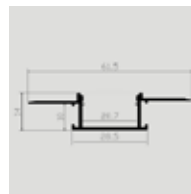

MOUNTING KIT-SILVER-SET

Model	SKU	Size(mm)	Color	Box Qty
VT-8101	3359	2000	Silver	30