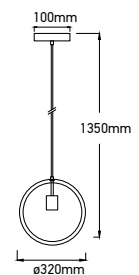

GEOMETRIC SERIES GOLD CANOPY

SKU	Model	Material:	Metal
3835	VT-7322-CG	Holder:	E27
		Dimension:	320x320x1350mm
		Box Qty:	10