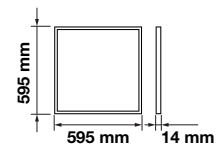

05
YEAR
WARRANTY

PMMA
DIFFUSER

FLICKER
FREE

Quick
CONNECTOR