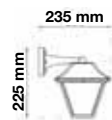

SKU	Model	Box Qty
8686	VT-843	10
Material: Aluminium+Glass		
Max.Watts: 60W		
Holder: E27		
IP Rating: IP44		
Dimension: 235x225mm