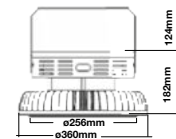

LED HIGHBAYS

- 120° Beam Angle
- 50,000 hr lifespan
- On/Off cycle: >25000
- Instant start: 0-100% in <1s
- AC:100-277V, 50/60Hz
- Die cast Aluminium
- PF: >0.9
- CRI:>80

SKU	Model	Watts	Lumens	Box Qty	Size
509 | 4000K DAY WHITE	VT-9-500	500W	60000	1 pcs	ø360x306mm