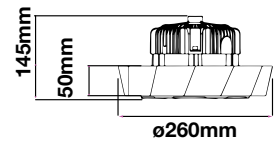

LED HIGHBAY LIGHTS

Powerful performance with ultra-efficient energy management. With an astonishing efficiency rating of 180 lm/w matched with the highly acclaimed MEAN WELL driver and IP65 Aluminium body.

LED HIGHBAY (MEANWELL DRIVER)

- 180 lm/w
- 30,000 & 50,000 hr lifespan
- AC:220-240V,50Hz
- 120° Beam Angle
- PF: >0.9
- CRI:>80
- Die cast Aluminium

SKU	Model	Watts	Lumens	Beam Angle	Box Qty	Size
567 | 6400K WHITE	VT-9-102	100W	18000	120°	2 pcs	ø260x145mm
569 | 6400K WHITE	VT-9-120	120W	21600	120°	2 pcs	ø260x145mm