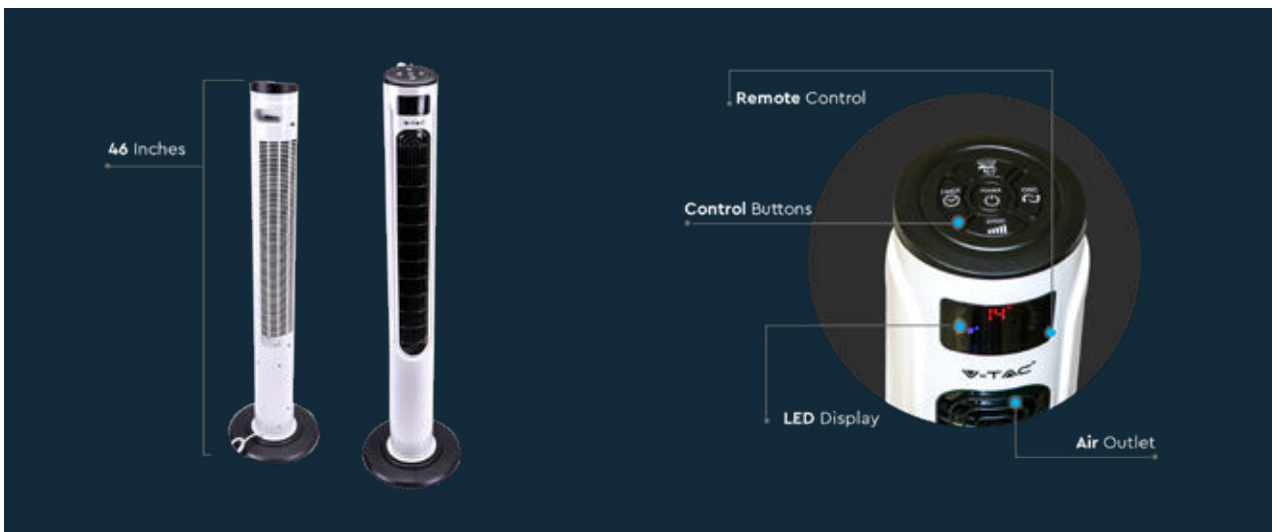

TOWER FAN

3 Wind Mode

NORMAL | NATURAL | SLEEP

SKU	Watts	Model	Box Qty
7902	55W	VT-5547	1

- Voltage/Freq: AC:220-240V,50Hz
- Size(inches): 46
- Material: ABS
- Unit Color: White & Black Finish
- Speed: 3(Low-Med-High)
- Wind Mode: 3 (Normal-Natural-Sleep)
- Timer: 1-15hrs(Max)
- Power Cord Length: 1.8m
- Plug Type: EU
- IP Rating: IP20