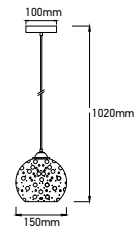

3D GLASS BLACK CANOPY

SKU	Model	Material:	Glass
40111	VT-7152	Holder:	E27
		Dimension:	∅150x100x1020mm
		Box Qty:	8