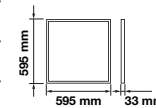

SKU	Model	Watts	Lumens	Size(mm)	Box Qty
6972 - 3IN1	VT-6436CCT	36W	4320	595x595x33	6