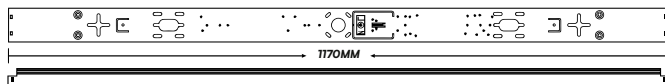

NEW LED BATTEN FITTINGS - 4 FEET

SKU	Model	Watts	Lumens	Box Qty
7011 | 3IN1	VT-4004	20W 30W 40W	3000K - 2500 lm | 4000K - 2800 lm | 6500K - 2700 lm 3000K - 3600 lm | 4000K - 4200 lm | 6500K - 3750 lm 3000K - 4600 lm | 4000K - 5400 lm | 6500K - 4800 lm	6 pcs
7012 | 3IN1	VT-4004S (Sensor)	20W 30W 40W	3000K - 2500 lm | 4000K - 2800 lm | 6500K - 2700 lm 3000K - 3600 lm | 4000K - 4200 lm | 6500K - 3750 lm 3000K - 4600 lm | 4000K - 5400 lm | 6500K - 4800 lm	6 pcs
7013 | 3IN1	VT-4004E (Emergency Battery)	20W 30W 40W	3000K - 2500 lm | 4000K - 2800 lm | 6500K - 2700 lm 3000K - 3600 lm | 4000K - 4200 lm | 6500K - 3750 lm 3000K - 4600 lm | 4000K - 5400 lm | 6500K - 4800 lm	6 pcs
7014 | 3IN1	VT-4004SE (Sensor+Emergency Battery)	20W 30W 40W	3000K - 2500 lm | 4000K - 2800 lm | 6500K - 2700 lm 3000K - 3600 lm | 4000K - 4200 lm | 6500K - 3750 lm 3000K - 4600 lm | 4000K - 5400 lm | 6500K - 4800 lm	6 pcs