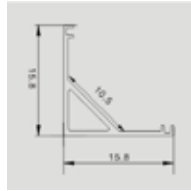

Model	SKU	Size(mm)	Color	Box Qty
VT-8109	2874	2000x15.8x15.8	Black	box