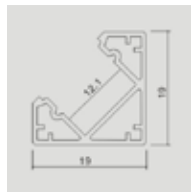

MOUNTING KIT

Model	SKU	Size(mm)	Color	Box Qty
VT-8114-M	3356	2000x19x19	Silver	120
VT-8114-W	3364	2000x19x19	White	120