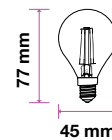

AMBER COVER -FILAMENT-P45-E14

Voltage/Frequency	AC:220-240V,50Hz
Beam Angle	300°
PF	>0.4
CRI	>80

SKU	Model	Watts	Lumens	EQ .Watts	Base	Shape	Size(mm)	Box Qty
214499 - 2200K WARM WHITE	VT-1953-N	4W	350	30W	E14	P45	Ø45x77	100