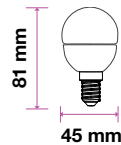

HIGH LUMEN BULBS-P45-E14

Voltage/Frequency	AC:220-240V,50Hz
Life Span	30,000 hr
PF	>0.4
CRI	>80

SKU	Model	Watts	Lumens	EQ .Watts	Base	Shape	Size	Box Qty
265 | 4000K DAY WHITE	VT-225	4.5W	470	40w	E14	P45	Ø45x81mm	200