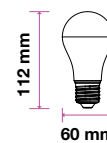

Voltage/Frequency	AC:220-240V,50Hz
Beam Angle	200°
PF	>0.5
CRI	>80