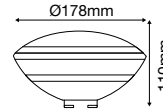

SKU	Model	Watts	Lumens	Size(mm)	Box Qty
8024 - 6500K WHITE	VT-12118	18W	2000	178x110mm	18
8025 - 6500K WHITE	VT-12125	25W	2850	178x110mm	18
8026 - 6500K WHITE	VT-12135	35W	4100	178x110mm	18