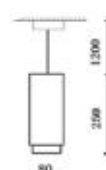

PENDANT METAL-CHROME BOTTOM

Model No: VT-864CHC
SKU: 3135
Base: GU10
Material: Gypsum with metal
Color: Grey+Chrome
Size(mm): ø80x250
Cutting Size: N/A
Box Qty: 9