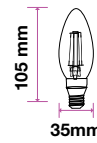

FILAMENT-CANDLE-E14

Voltage/Frequency	AC:220-240V, 50Hz
Beam Angle	300°
PF	>0.5
CRI	>80

SKU	Model	Watts	Lumens	EQ .Watts	Base	Shape	Size(mm)	Box Qty
217472 - 1800K WARM WHITE	VT-2152-N	2W	65	9W	E14	Candle	Ø35x105	100