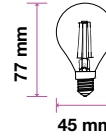

HIGH LUMENS CLEAR GLASS-FILAMENT-P45-E14

Voltage/Frequency	AC:220-240V,50Hz
Beam Angle	300°
PF	>0.5
CRI	>80