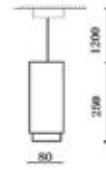

PENDANT METAL-GUN BLACK BOTTOM

Model No: VT-864-GBC
SKU: 3134
Base: GU10
Material: Gypsum with metal
Color: Grey+Gun Black
Size(mm): ø80x250
Cutting Size: N/A
Box Qty: 9