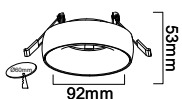

RECESSED FITTING GU10

Model No: VT-934-B
SKU: 6659
Base: GU10
Material: PC
Color: Black
Size(mm): 102x42
Cutting Size: 85
Box Qty: 50

RECESSED FITTING GU10

Model No: VT-980-B
SKU: 6696
Base: GU10
Material: Aluminum
Color: Black+black
Size(mm): 32.5x23.5x50
Cutting Size: 61
Box Qty: 50

RECESSED FITTING GU10

Model No: VT-974-W
SKU: 6682
Base: GU10
Material: Aluminum
Color: White
Size(mm): 42.5x17.5x35
Cutting Size: 61
Box Qty: 50

RECESSED FITTING GU10

Model No: VT-980-GB
SKU: 6697
Base: GU10
Material: Aluminum
Color: Golden+Black
Size(mm): 32.5x23.5x50
Cutting Size: 61
Box Qty: 50

RECESSED FITTING GU10

Model No: VT-974-B
SKU: 6683
Base: GU10
Material: Aluminum
Color: Black
Size(mm): 42.5x17.5x35
Cutting Size: 61
Box Qty: 50

CONCRETE WALL FITTING

Model No: VT-891D
SKU: 8690
Base: G9
Material: Concrete
Color: Dark Grey
Size(mm): 150x130x130
Cutting Size: N/A
Box Qty: 12

RECESSED FITTING GU10

Model No: VT-980-WB
SKU: 6694
Base: GU10
Material: Aluminum
Color: White+black
Size(mm): 32.5x23.5x50
Cutting Size: 61
Box Qty: 50

CONCRETE WALL FITTING

Model No: VT-891L
SKU: 8691
Base: G9
Material: Concrete
Color: Light Grey
Size(mm): 150x130x130
Cutting Size: N/A
Box Qty: 12

RECESSED FITTING GU10

Model No: VT-980-BW
SKU: 6695
Base: GU10
Material: Aluminum
Color: Black+white
Size(mm): 32.5x23.5x50
Cutting Size: 61
Box Qty: 50

CONCRETE WALL FITTING

Model No: VT-892D
SKU: 8692
Base: G9
Material: Concrete
Color: Dark Grey
Size(mm): 120x100x120
Cutting Size: N/A
Box Qty: 12