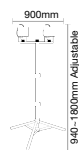

## TRIPOD STAND-YELLOW

SKU	Model	Size(mm)	Box Qty
9104	VT-41150Y	900x940~1800	8