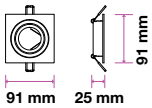

RECESSED FITTING GU10

Model No: VT-782SQ-B
SKU: 8937
Base: 1XGU10
Material: Aluminium
Color: Black
Size(mm): 91x91x25
Cutting Size: 75x75
Box Qty: 100