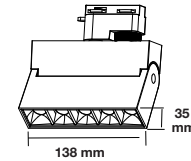

LED TRACKLIGHTS

V-TAC
Meaningful Innovation.

LINEAR TRACKLIGHTS-BLACK BODY

Experience true colours through our LED Linear Tracklights efficient set of track lights with CRI >90, UGR<19 and flicker free. The latest LED technology from Samsung, and five years of warranty.

- 30,000 hr Lifespan
- 30° Beam Angle
- AC:220-240V,50Hz
- Flicker Free
- High CRI of > 90
- Aluminium Body
- UGR<19

05
YEAR
WARRANTY

CRI
90