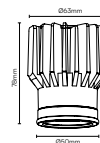

SKU	Model	Watts	Lumens	EQ .Watts	Base	Beam Angle	Size(mm)	Box Qty
10301 - 3000K WARM WHITE 10302 - 4000K DAY WHITE 10303 - 6400K WHITE	VT-1018	18W	1900	NA	NA	34°	78x63x50	50