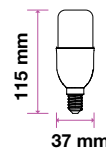

LED THERMOPLASTIC BULBS-T37-E27

Voltage/Frequency	AC:220-240V,50Hz
Life Span	30,000 hr
PF	>0.5
CRI	>80

SKU	Model	Watts	Lumens	EQ .Watts	Base	Shape	Size	Box Qty
21146 | 6500K WHITE	VT-237-N	7.5W	660	50w	E27	T37	Ø37x115mm	200