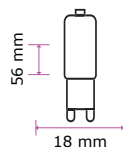

LED CAPSULE LIGHTS

05 YEAR
WARRANTY

Voltage/Frequency	AC:220-240V,50Hz
Life Span	20,000 hr
CRI	>80

SKU	Model	Watts	Lumens	EQ .Watts	Base	Beam Angle	Size	Box Qty
20478 | 3000K WARM WHITE 20479 | 4000K DAY WHITE	VT-11033	2.2W	200	20w	G9	300°	∅18x56mm	400