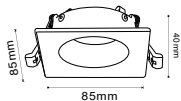

RECESSED FITTING GU10

Model No: VT-932-WB
SKU: **6651**
Base: GU10
Material: PC
Color: White+Black
Size(mm): 85x85x40
Cutting Size: 72
Box Qty: 50