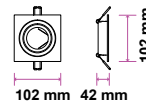

RECESSED FITTING GU10

Model No: VT-933-W
SKU: **6656**
Base: GU10
Material: PC
Color: White
Size(mm): 102x102x42
Cutting Size: 95x95
Box Qty: 50