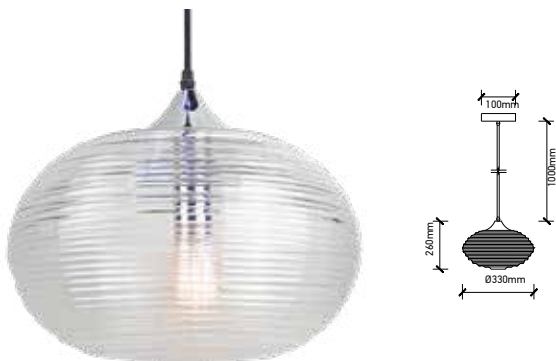

DIAMOND CUT GLASS TRANSPARENT

SKU	Model	Material:	Holder:	Dimension:	Box Qty:
3879	VT-7350-HT	Glass+Metal	E27	Ø330x260x1000mm	8