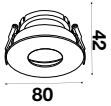

RECESSED FITTING ROUND-GU10

Model No: VT-873-WB
SKU: 3157
Base: GU10
Material: Aluminium+PC
Color: White+Black
Size(mm): 80x42
Cutting Size: 75
Box Qty: 50

RECESSED FITTING ROUND-GU10

Model No: VT-874-WB
SKU: 3161
Base: GU10
Material: Aluminium+PC
Color: White+Black
Size(mm): 80x42
Cutting Size: 75
Box Qty: 50

RECESSED FITTING ROUND-GU10

Model No: VT-873-WG
SKU: 3158
Base: GU10
Material: Aluminium+PC
Color: White+Gold
Size(mm): 80x42
Cutting Size: 75
Box Qty: 50

RECESSED FITTING ROUND-GU10

Model No: VT-874-WG
SKU: 3162
Base: GU10
Material: Aluminium+PC
Color: White+Gold
Size(mm): 80x42
Cutting Size: 75
Box Qty: 50

RECESSED FITTING ROUND-GU10

Model No: VT-873-WR
SKU: 3159
Base: GU10
Material: Aluminium+PC
Color: White+Rose Gold
Size(mm): 80x42
Cutting Size: 75
Box Qty: 50

RECESSED FITTING ROUND-GU10

Model No: VT-874-WR
SKU: 3163
Base: GU10
Material: Aluminium+PC
Color: White+Rose Gold
Size(mm): 80x42
Cutting Size: 75
Box Qty: 50

RECESSED FITTING ROUND-GU10

Model No: VT-873-WC
SKU: 3160
Base: GU10
Material: Aluminium+PC
Color: White+Chrome
Size(mm): 80x42
Cutting Size: 75
Box Qty: 50

RECESSED FITTING ROUND-GU10

Model No: VT-874-WC
SKU: 3164
Base: GU10
Material: Aluminium+PC
Color: White+Chrome
Size(mm): 80x42
Cutting Size: 75
Box Qty: 50

RECESSED FITTING ROUND-GU10

Model No: VT-874
SKU: 8596
Base: GU10
Material: Aluminium + PC
Color: Black+ Black Reflector
Size(mm): ø83x40.7
Cutting Size: ø75
Box Qty: 50

NEW RECESSED FITTING ROUND-GU10

Model No: VT-443-W
SKU: 10297
Base: GU10
Material: Iron+PC
Color: White+White
Size(mm): 88x88x30
Cutting Size: 75x75
Box Qty: 100