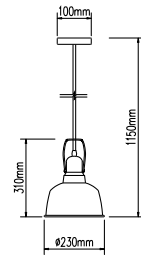

ALUMINIUM SHADE BLACK

SKU	Model	Material:	Holder:	Dimension:	Box Qty:
3728	VT-7422-B	Aluminium	E27	230x310x1150mm	8