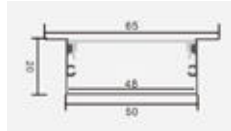

Model	SKU	Size(mm)	Color
VT-8206-R	23179	2000x50x20	Silver