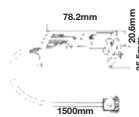

Sensor Type:	Infrared
Detection Range:	30°
Voltage:	AC:110-240V,50/60Hz
Detection Distance:	5cm/6cm(<24°C)
Body Type:	Plastic
IP Rating:	IP20
Dimension:	35.5x78.2x20.6mm
Rated Load:	Max 200W(LED)