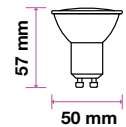

Voltage/Frequency	AC:200-240V,50/60Hz
PF	>0.5
CRI	>80

SKU	Model	Watts	Lumens	EQ .Watts	Base	Beam Angle	Size(mm)	Box Qty
8884 - 3000K WARM WHITE 8885 - 4000K DAY WHITE 8886 - 6400K WHITE	VT-4444	5W	400	35W	GU10	110°	120x99	20