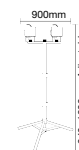

## TRIPOD STAND-BLACK

SKU	Model	Size(mm)	Box Qty
9546	VT-41150B	900x940~1800	8