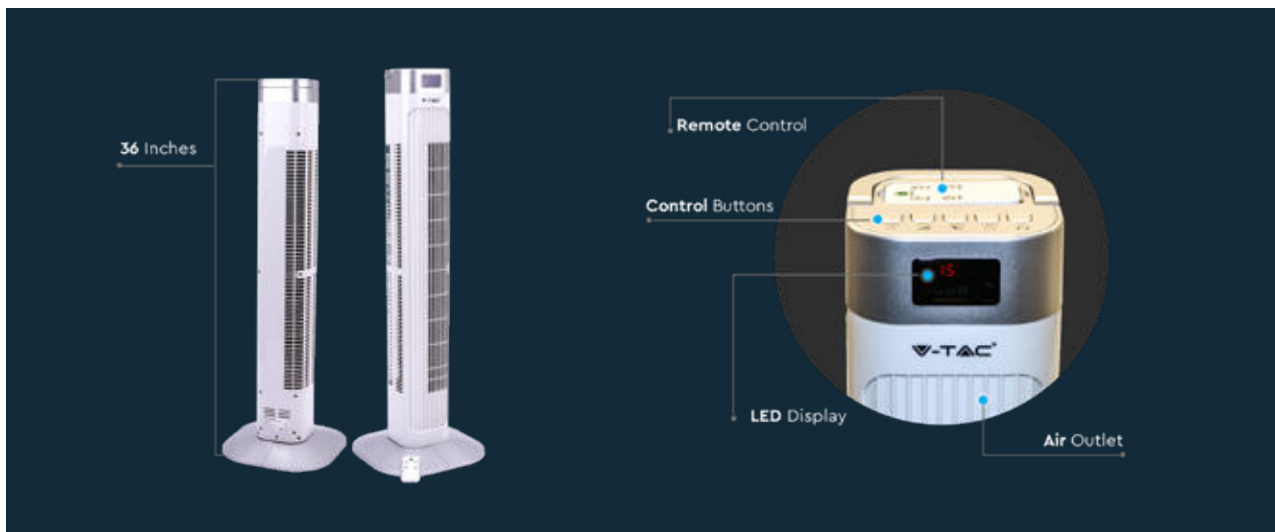

### 3 Wind Mode

NORMAL | NATURAL | SLEEP

SKU	Watts	Model	Box Qty
7900	55W	VT-5536	1

- Voltage/Freq: AC:220-240V,50Hz
- Size(inches): 36
- Material: ABS
- Unit Color: White
- Speed: 3(Low-Med-High)
- Wind Mode: 3 (Normal-Natural-Sleep)
- Timer: 1-15hrs(Max)
- Power Cord Length: 1.8m
- Plug Type: EU
- IP Rating: IP20