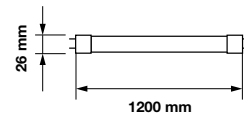

COMMERCIAL TUBES

Specialized LED tubes designed for use in the food industry. These cost-effective LED tubes are ideal for illuminating meat, bread, vegetables, seafood, or plant cultivation. Their unique light spectrum enhances the appearance of food in stores without distorting it inappropriately.

Holder	G13
Voltage/Frequency	AC:180-240V,50Hz
PF	>0.9
CRI	>95
Beam Angle	160°
On/off	>15,000
Body Type	Glass with PET
Instant start	0-100% in < 1s