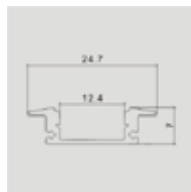

Model	SKU	Size(mm)	Color	Box Qty
VT-8106	2875	2000x24.7x7	Black	box