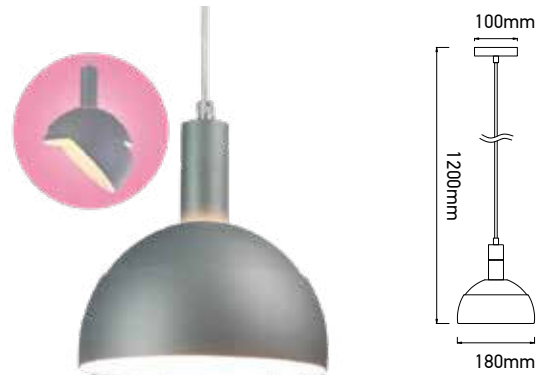

PENDANT ALUMINIUM SHADE GREY

SKU	Model	Material:	Plastic+Aluminium
3922	VT-7100-G	Holder:	E14
		Dimension:	180x100x1200mm
		Box Qty:	12