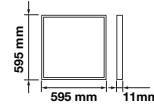

SKU	Model	Watts	Lumens	Size(mm)	Box Qty
6603 - 4000K DAY WHITE 6604 - 6400K WHITE	VT-6140	40w 6 pcs pack	4400	595x595x11	6