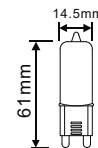

G9-LED CAPSULE LIGHT

Voltage/Frequency	AC:220-240V, 50/60Hz
PF	>0.7
CRI	>80

SKU	Model	Watts	Lumens	EQ .Watts	Base	Beam Angle	Size(mm)	Box Qty
7477 - 4000K DAY WHITE	VT-2103	3W	330	30W	G9	300°	14.5x61	450