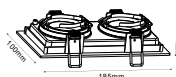

RECESSED FITTING SQUARE-GU10

Model No: VT-886
SKU: 8877
Base: 2xGU10
Material: Aluminium
Color: White+Black
Size(mm): 185x100x45
Cutting Size: 175x85
Box Qty: 20