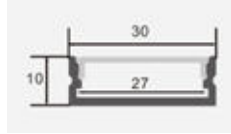

Model	SKU	Size(mm)	Color
VT-8204-S	23176	2000x30x10	Silver