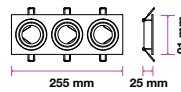

RECESSED FITTING-SQUARE-GU10

Model No: VT-784SQ-WH
SKU: 3609
Base: 3XGU10
Material: Aluminium
Color: White
Size(mm): 255x91x25
Cutting Size: 235x75
Box Qty: 50