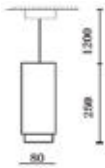

PENDANT METAL-MATT ROSE GOLD BOTTOM

Model No: VT-864-MR
SKU: **3130**
Base: GU10
Material: Gypsum with metal
Color: Grey+Matt Rose Gold
Size(mm): ϕ 80x250
Cutting Size: N/A
Box Qty: 9