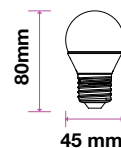

LED THERMOPLASTIC BULBS-G45-B22

Voltage/Frequency	AC:220-240V,50Hz
Life Span	20,000 hr
PF	>0.5
CRI	>80

SKU	Model	Watts	Lumens	EQ .Watts	Base	Shape	Size	Box Qty
21104 | 3000K WARM WHITE	VT-221-N	4.5W	470	40w	B22	G45	Ø45x80mm	200