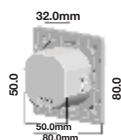

Sensor Type: Microwave
Detection Range: 180°
Voltage: AC:220-240V,50/60Hz
Detection Distance: 5m-15m(adjustable)
Ambient Light: <3-2000LUX(adjustable)
Body Type: Plastic
IP Rating: IP20
Dimension: 80x80x32mm
Time Delay: 10 sec to 12 min (adjustable)
Rated Load: Max 300W(LED)