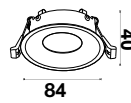

RECESSED FITTING GU10

Model No: VT-921-B
SKU: 6635
Base: GU10
Material: PC
Color: Black
Size(mm): 88x88x40
Cutting Size: 80
Box Qty: 50

RECESSED FITTING GU10

Model No: VT-931-W
SKU: 6644
Base: GU10
Material: PC
Color: White+White
Size(mm): 85x40
Cutting Size: 72
Box Qty: 50

RECESSED FITTING GU10

Model No: VT-927-W
SKU: 6638
Base: GU10
Material: PC
Color: White
Size(mm): 93x93x55
Cutting Size: 83x83
Box Qty: 50

RECESSED FITTING GU10

Model No: VT-931-WB
SKU: 6645
Base: GU10
Material: PC
Color: White+Black
Size(mm): 85x40
Cutting Size: 72
Box Qty: 50

RECESSED FITTING GU10

Model No: VT-927-B
SKU: 6639
Base: GU10
Material: PC
Color: Black
Size(mm): 93x93x55
Cutting Size: 83x83
Box Qty: 50

RECESSED FITTING GU10

Model No: VT-931-B
SKU: 6646
Base: GU10
Material: PC
Color: Black+Black
Size(mm): 85x40
Cutting Size: 72
Box Qty: 50

RECESSED FITTING GU10

Model No: VT-930-W
SKU: 6642
Base: GU10
Material: PC
Color: White
Size(mm): 81x81x40
Cutting Size: 63
Box Qty: 50

RECESSED FITTING GU10

Model No: VT-931-WC
SKU: 6647
Base: GU10
Material: PC
Color: White+Chrome
Size(mm): 85x40
Cutting Size: 72
Box Qty: 50

RECESSED FITTING GU10

Model No: VT-930-B
SKU: 6643
Base: GU10
Material: PC
Color: Black
Size(mm): 81x81x40
Cutting Size: 63
Box Qty: 50

RECESSED FITTING GU10

Model No: VT-931-WG
SKU: 6648
Base: GU10
Material: PC
Color: White+Gold
Size(mm): 85x40
Cutting Size: 72
Box Qty: 50