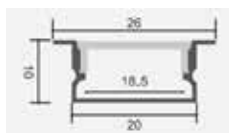

Model	SKU	Size(mm)	Color
VT-8203	23175	2000x20x10	Silver