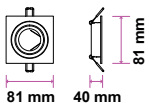

RECESSED FITTING GU10

Model No: VT-921-B
SKU: 6635
Base: GU10
Material: PC
Color: Black
Size(mm): 88x88x40
Cutting Size: 80
Box Qty: 50

RECESSED FITTING GU10

Model No: VT-931-W
SKU: 6644
Base: GU10
Material: PC
Color: White+White
Size(mm): 85x40
Cutting Size: 72
Box Qty: 50

RECESSED FITTING GU10

Model No: VT-927-W
SKU: 6638
Base: GU10
Material: PC
Color: White
Size(mm): 93x93x55
Cutting Size: 83x83
Box Qty: 50

RECESSED FITTING GU10

Model No: VT-931-WB
SKU: 6645
Base: GU10
Material: PC
Color: White+Black
Size(mm): 85x40
Cutting Size: 72
Box Qty: 50

RECESSED FITTING GU10

Model No: VT-927-B
SKU: 6639
Base: GU10
Material: PC
Color: Black
Size(mm): 93x93x55
Cutting Size: 83x83
Box Qty: 50

RECESSED FITTING GU10

Model No: VT-931-B
SKU: 6646
Base: GU10
Material: PC
Color: Black+Black
Size(mm): 85x40
Cutting Size: 72
Box Qty: 50

RECESSED FITTING GU10

Model No: VT-930-W
SKU: 6642
Base: GU10
Material: PC
Color: White
Size(mm): 81x81x40
Cutting Size: 63
Box Qty: 50

RECESSED FITTING GU10

Model No: VT-931-WC
SKU: 6647
Base: GU10
Material: PC
Color: White+Chrome
Size(mm): 85x40
Cutting Size: 72
Box Qty: 50

RECESSED FITTING GU10

Model No: VT-930-B
SKU: 6643
Base: GU10
Material: PC
Color: Black
Size(mm): 81x81x40
Cutting Size: 63
Box Qty: 50

RECESSED FITTING GU10

Model No: VT-931-WG
SKU: 6648
Base: GU10
Material: PC
Color: White+Gold
Size(mm): 85x40
Cutting Size: 72
Box Qty: 50