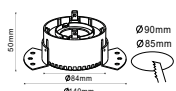

RECESSED CHROME REFLECTOR FITTING ROUND-GU10

Model No: VT-889
SKU: 8879
Base: GU10
Material: Aluminium
Color: White+Chrome Reflector
Size(mm): ø140x50
Cutting Size: ø85/90
Box Qty: 50