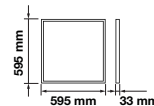

SKU	Model	Watts	Lumens	Size(mm)	Box Qty
6826-TPA - 4000K DAY WHITE 6827-TPA - 6500K WHITE	VT-6242-TPA	36w Single pack	4320	595x595x33	6