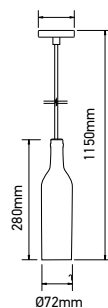

YELLOW PENDANT HOLDER BOTTLE

SKU	Model	Material:	Holder:	Dimension:	Box Qty:
3773	VT-7558-Y	Glass	E14	72x280x1150mm	25