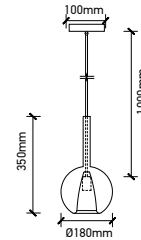

DOUBLE GLASS AMBER WHITE

SKU	Model	Material:	Glass+Metal
3878	VT-7181-AW	Holder:	E27
		Dimension:	180x350x1000mm
		Box Qty:	9