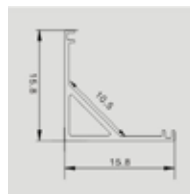

Model	SKU	Size(mm)	Color	Box Qty
VT-8158	10322	2000x15.8x15.8	Silver	100