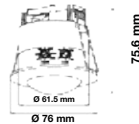

INFRARED SENSOR

SKU	Model	Box Qty
1355	VT-8049	50

Sensor Type:	Infrared
Detection Range:	360°
Voltage:	AC:220-240V,50/60Hz
Detection Distance:	Max. 12m(<24°C)
Ambient Light:	<3-2000LUX(adjustable)
Body Type:	PC
IP Rating:	IP20
Dimension:	88x55mm
Time Delay:	Min. 10sec±3sec, Max. 15min±2min
Rated Load:	Max 300W(LED)

INFRARED SENSOR

SKU	Model	Box Qty
1356	VT-8051	50

Sensor Type:	Infrared
Detection Range:	360°
Voltage:	AC:220-240V,50/60Hz
Detection Distance:	Max. 6m(<24°C)
Ambient Light:	<3-2000LUX(adjustable)
Body Type:	PC
IP Rating:	IP20
Dimension:	76x75.6mm
Time Delay:	Min. 10sec±3sec, Max. 15min±2min
Rated Load:	Max 300W(LED)

DAY LIGHT SENSOR - 1-10V

SKU	Model	Box Qty
1369	VT-8059	100

Sensor Type:	Day Light
Detection Range:	360°
Voltage:	DC:1-10V
Body Type:	PC
IP Rating:	IP20

Daylight Sensor supplies a simple and effective solution for daylight harvesting. Connecting to 1-10V Power source and using with LED dimmable driver.

The illumination level of lamps will get darker when ambient light gets brighter.

When daylight is insufficient, the lamp will be in 100% Illumination level, and turns to 1% Level when daylight is sufficient, then gradually back to 100% level when it is getting darker

MOTION SENSORS

SKU	Model	Box Qty
5084	VT-8025	100

Sensor Type:	Infrared
Detection Range:	30°
Voltage:	AC:110-240V,50/60Hz
Detection Distance:	5cm/6cm(<24°C)
Body Type:	Plastic
IP Rating:	IP20
Dimension:	35.5x78.2x20.6mm
Rated Load:	Max 200W(LED)

MOTION SENSORS

SKU	Model	Box Qty
5085	VT-8026	100

Sensor Type:	Infrared
Detection Range:	30°
Voltage:	AC:110-240V,50/60Hz
Detection Distance:	5cm/6cm(<24°C)
Body Type:	Plastic
IP Rating:	IP20
Dimension:	35.5x78.2x18.7mm
Rated Load:	Max 200W(LED)