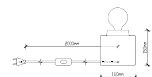

CONCRETE TABLE LAMP

SKU	Model	Material:	Concrete
3851	VT-7160	Holder:	E27
		Dimension:	160x150x2000mm
		Box Qty:	4