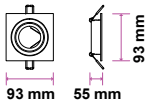

RECESSED FITTING GU10

Model No: VT-921-B
SKU: 6635
Base: GU10
Material: PC
Color: Black
Size(mm): 88x88x40
Cutting Size: 80
Box Qty: 50

RECESSED FITTING GU10

Model No: VT-931-W
SKU: 6644
Base: GU10
Material: PC
Color: White+White
Size(mm): 85x40
Cutting Size: 72
Box Qty: 50

RECESSED FITTING GU10

Model No: VT-927-W
SKU: 6638
Base: GU10
Material: PC
Color: White
Size(mm): 93x93x55
Cutting Size: 83x83
Box Qty: 50

RECESSED FITTING GU10

Model No: VT-931-WB
SKU: 6645
Base: GU10
Material: PC
Color: White+Black
Size(mm): 85x40
Cutting Size: 72
Box Qty: 50

RECESSED FITTING GU10

Model No: VT-927-B
SKU: 6639
Base: GU10
Material: PC
Color: Black
Size(mm): 93x93x55
Cutting Size: 83x83
Box Qty: 50

RECESSED FITTING GU10

Model No: VT-931-B
SKU: 6646
Base: GU10
Material: PC
Color: Black+Black
Size(mm): 85x40
Cutting Size: 72
Box Qty: 50

RECESSED FITTING GU10

Model No: VT-930-W
SKU: 6642
Base: GU10
Material: PC
Color: White
Size(mm): 81x81x40
Cutting Size: 63
Box Qty: 50

RECESSED FITTING GU10

Model No: VT-931-WC
SKU: 6647
Base: GU10
Material: PC
Color: White+Chrome
Size(mm): 85x40
Cutting Size: 72
Box Qty: 50

RECESSED FITTING GU10

Model No: VT-930-B
SKU: 6643
Base: GU10
Material: PC
Color: Black
Size(mm): 81x81x40
Cutting Size: 63
Box Qty: 50

RECESSED FITTING GU10

Model No: VT-931-WG
SKU: 6648
Base: GU10
Material: PC
Color: White+Gold
Size(mm): 85x40
Cutting Size: 72
Box Qty: 50