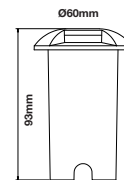

SKU	Model	Watts	Lumens	Size(mm)	Box Qty
1468 - 6500K WHITE	VT-1161-B	1w	10	Ø60X93mm	50
211466 - 3000K WARM WHITE	VT-1161-B-N	1w	50	Ø60X93mm	50