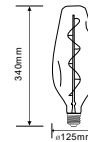

**LED AMBER SPIRAL FILAMENT
B125 BULBS E27**

Voltage/Frequency	AC:220-240V,50Hz
Beam Angle	300°
PF	>0.5
CRI	>80