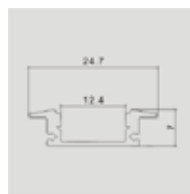

MOUNTING KIT

Model	SKU	Size(mm)	Color	Box Qtt
VT-8106-M	3350	2000x24.7x7	Silver	180
VT-8122-W	3368	2000x24.7x7	White	180