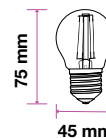

HIGH LUMENS CLEAR GLASS-FILAMENT-G45-E27

Voltage/Frequency	AC:220-240V,50Hz
Beam Angle	300°
PF	>0.5
CRI	>80

SKU	Model	Watts	Lumens	EQ .Watts	Base	Shape	Size(mm)	Box Qty
2853 - 6400K WHITE 2851 - 3000K WARM WHITE 2852 - 4000K DAY WHITE	VT-2386	6W	800	60W	E27	G45	Ø45x75	100