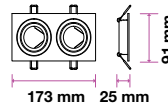

RECESSED FITTING-SQUARE-GU10

Model No: VT-783SQ-AB
SKU: 3608
Base: GU10
Material: Aluminium
Color: Aluminium Brush
Size(mm): 173x91x25
Cutting Size: 155x75
Box Qty: 50