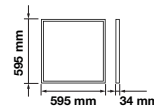

SKU	Model	Watts	Lumens	Size(mm)	Box Qty
23330-TPA - 3IN1	VT-6242-AGT	28W 32W 36W 40W	28W - 3500 32W - 3840 36W - 4320 40W - 4800	595x595x34	6