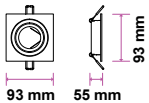

RECESSED FITTING GU10

Model No: VT-921-B
SKU: 6635
Base: GU10
Material: PC
Color: Black
Size(mm): 88x88x40
Cutting Size: 80
Box Qty: 50

RECESSED FITTING GU10

Model No: VT-931-W
SKU: 6644
Base: GU10
Material: PC
Color: White+White
Size(mm): 85x40
Cutting Size: 72
Box Qty: 50

RECESSED FITTING GU10

Model No: VT-927-W
SKU: 6638
Base: GU10
Material: PC
Color: White
Size(mm): 93x93x55
Cutting Size: 83x83
Box Qty: 50

RECESSED FITTING GU10

Model No: VT-931-WB
SKU: 6645
Base: GU10
Material: PC
Color: White+Black
Size(mm): 85x40
Cutting Size: 72
Box Qty: 50

RECESSED FITTING GU10

Model No: VT-927-B
SKU: 6639
Base: GU10
Material: PC
Color: Black
Size(mm): 93x93x55
Cutting Size: 83x83
Box Qty: 50

RECESSED FITTING GU10

Model No: VT-931-B
SKU: 6646
Base: GU10
Material: PC
Color: Black+Black
Size(mm): 85x40
Cutting Size: 72
Box Qty: 50

RECESSED FITTING GU10

Model No: VT-930-W
SKU: 6642
Base: GU10
Material: PC
Color: White
Size(mm): 81x81x40
Cutting Size: 63
Box Qty: 50

RECESSED FITTING GU10

Model No: VT-931-WC
SKU: 6647
Base: GU10
Material: PC
Color: White+Chrome
Size(mm): 85x40
Cutting Size: 72
Box Qty: 50

RECESSED FITTING GU10

Model No: VT-930-B
SKU: 6643
Base: GU10
Material: PC
Color: Black
Size(mm): 81x81x40
Cutting Size: 63
Box Qty: 50

RECESSED FITTING GU10

Model No: VT-931-WG
SKU: 6648
Base: GU10
Material: PC
Color: White+Gold
Size(mm): 85x40
Cutting Size: 72
Box Qty: 50