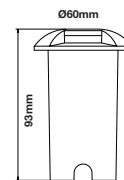

SKU	Model	Watts	Lumens	Size(mm)	Box Qty
1471 - 6500K WHITE	VT-1171-W	1w	10	Ø60X93mm	50
211469 - 3000K WARM WHITE	VT-1171-W-N	1w	50	Ø60X93mm	50