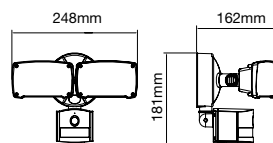

SKU	Model	Watts	Lumens	Size(mm)	Box Qty
5917 - 6000K WHITE	VT-4818-Black	18W	600	248x162x181	4