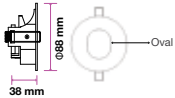

RECESSED FITTING-ROUND-GU10

Model No: VT-786
SKU: **3612**
Base: GU10
Material: Aluminium
Color: White
Size(mm): 88x38
Cutting Size: Ø75
Box Qty: 100