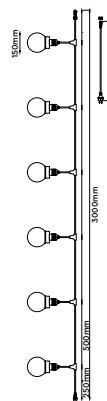

STRING LIGHTS

SKU	Model	Box Qty
8971	VT-720S	1Pc

IP Rating: IP65
Holder Type: E27
Max Watts: 60W x6
Globe: Clear $\varnothing$ 150mm (PMMA)
Bulb Holder: Brushed Brown Bronze $\varnothing$ 49mm (Aluminium)
Cable: Black (H05RN-F-3 $\times$ 1mm²)
Catenary Length: 3M Total Length (6 Luminaires at 50cm spacing)