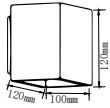

CONCRETE WALL FITTING

Model No: VT-892L
SKU: **8693**
Base: G9
Material: Concrete
Color: Light Grey
Size(mm): 120x100x120
Cutting Size: N/A
Box Qty: 12