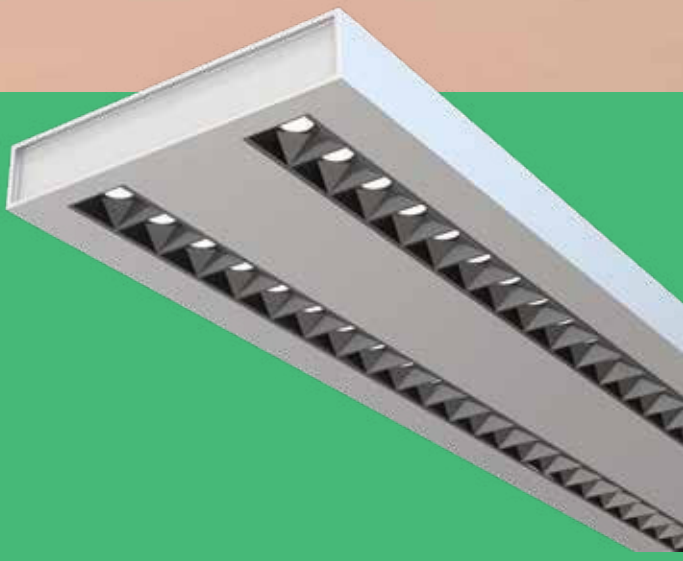

## MILKY COVER -M SERIES

- SMD LED Chip
- 20,000 hr lifespan
- 120° Beam Angle
- AC:200-240V,50/60Hz
- On/Off Cycles >15000
- CRI >80
- PF >0.9
- IP65
- Body Type: ABS+PC

SKU	Model	Watts	Lumens	Box Qty	Diagram	Size
20210   6400K WHITE	VT-60018-M	18W	2160	12 pcs		685x365x255mm
2120211   4000K DAY WHITE 2120210   6400K WHITE	VT-60018-M-N	18W	2160	12 pcs		685x365x255mm
2120207   4000K DAY WHITE 2120206   6400K WHITE	VT-120036-M-N	36W	4320	12 pcs		1285x365x255mm
20202   6400K WHITE	VT-150048-M	48W	5760	12 pcs		1585x365x255mm
2120203   4000K DAY WHITE 2120202   6400K WHITE	VT-150048-M-N	48W	5760	12 pcs		1585x365x255mm