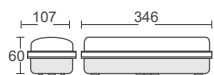

LED EXIT LIGHT - BULKHEAD

SKU	Model	Watts	Lumens	Box Qty
899 - 6000K WHITE	VT-511-S	3.8W	110	10