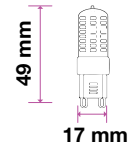

LED CAPSULE LIGHTS

05 YEAR
WARRANTY

Voltage/Frequency	AC:220-240V,50Hz
Life Span	30,000 hr
PF	>0.4
CRI	>80

SKU	Model	Watts	Lumens	EQ .Watts	Base	Beam Angle	Size	Box Qty
247 | 4000K DAY WHITE 248 | 6400K WHITE	VT-204	3W	300	25w	G9	300°	Ø17x49mm	200
21246 | 3000K WARM WHITE 21247 | 4000K DAY WHITE 21248 | 6500K WHITE	VT-204-N	3W	330	30w	G9	300°	Ø17x49mm	400