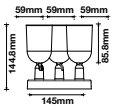

CEILING/WALL FITTING-GU10

Model No: VT-899
SKU: 7982
Base: 3XGU10
Material: PC
Color: White
Size(mm): 145x144.8
Cutting Size: NA
Box Qty: 20