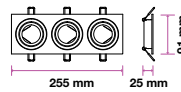

RECESSED FITTING-SQUARE-GU10

Model No: VT-784SQ-AB
SKU: 3610
Base: 3XGU10
Material: Aluminium
Color: Aluminium Brush
Size(mm): 255x91x25
Cutting Size: 235x75
Box Qty: 50