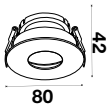

RECESSED FITTING ROUND-GU10

Model No: VT-873-WB
SKU: 3157
Base: GU10
Material: Aluminium+PC
Color: White+Black
Size(mm): 80x42
Cutting Size: 75
Box Qty: 50

RECESSED FITTING ROUND-GU10

Model No: VT-874-WB
SKU: 3161
Base: GU10
Material: Aluminium+PC
Color: White+Black
Size(mm): 80x42
Cutting Size: 75
Box Qty: 50

RECESSED FITTING ROUND-GU10

Model No: VT-873-WG
SKU: 3158
Base: GU10
Material: Aluminium+PC
Color: White+Gold
Size(mm): 80x42
Cutting Size: 75
Box Qty: 50

RECESSED FITTING ROUND-GU10

Model No: VT-874-WG
SKU: 3162
Base: GU10
Material: Aluminium+PC
Color: White+Gold
Size(mm): 80x42
Cutting Size: 75
Box Qty: 50

RECESSED FITTING ROUND-GU10

Model No: VT-873-WR
SKU: 3159
Base: GU10
Material: Aluminium+PC
Color: White+Rose Gold
Size(mm): 80x42
Cutting Size: 75
Box Qty: 50

RECESSED FITTING ROUND-GU10

Model No: VT-874-WR
SKU: 3163
Base: GU10
Material: Aluminium+PC
Color: White+Rose Gold
Size(mm): 80x42
Cutting Size: 75
Box Qty: 50

RECESSED FITTING ROUND-GU10

Model No: VT-873-WC
SKU: 3160
Base: GU10
Material: Aluminium+PC
Color: White+Chrome
Size(mm): 80x42
Cutting Size: 75
Box Qty: 50

RECESSED FITTING ROUND-GU10

Model No: VT-874-WC
SKU: 3164
Base: GU10
Material: Aluminium+PC
Color: White+Chrome
Size(mm): 80x42
Cutting Size: 75
Box Qty: 50

RECESSED FITTING ROUND-GU10

Model No: VT-874
SKU: 8596
Base: GU10
Material: Aluminium + PC
Color: Black+ Black Reflector
Size(mm): ø83x40.7
Cutting Size: ø75
Box Qty: 50

NEW RECESSED FITTING ROUND-GU10

Model No: VT-443-W
SKU: 10297
Base: GU10
Material: Iron+PC
Color: White+White
Size(mm): 88x88x30
Cutting Size: 75x75
Box Qty: 100