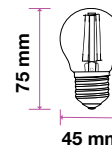

LED CLEAR FILAMENT-G45

Voltage/Frequency	AC:220-240V,50Hz
Life Span	20,000 hr
PF	>0.4
CRI	>80

SKU	Model	Watts	Lumens	EQ .Watts	Base	Shape	Size	Box Qty
944 | 4000K DAY WHITE	VT-244	4W	400	35w	E27	G45	Ø45x75mm	100