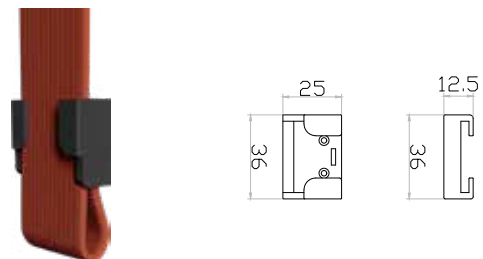

NEW BELT END CAP-DOUBLE WIRES

SKU	Size(mm)	Unit Color
23136	36x12.5x25	Sandy Black