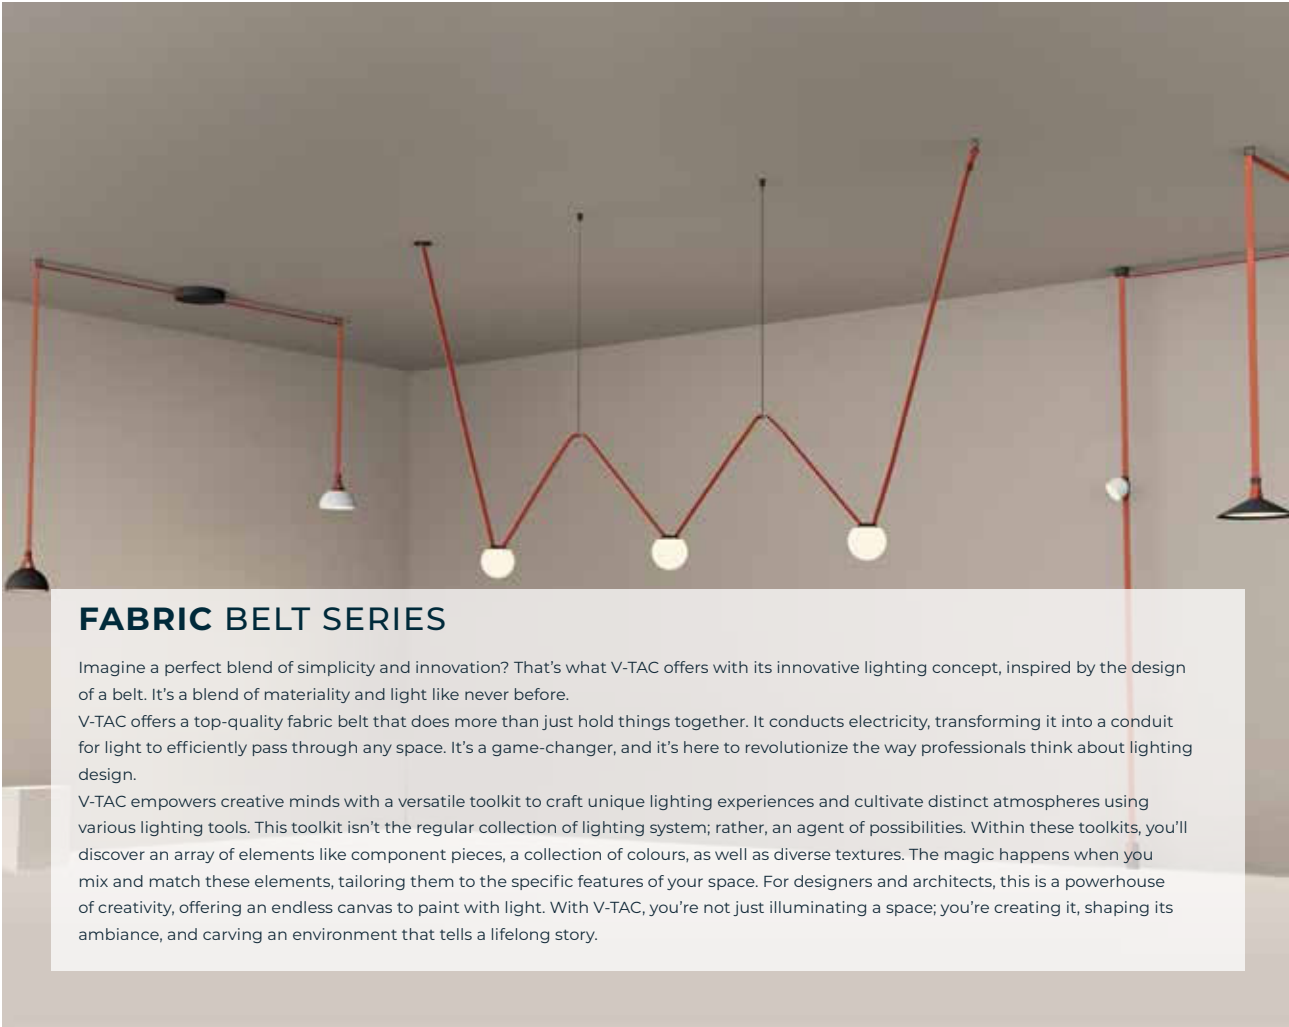

## FABRIC BELT SERIES

Imagine a perfect blend of simplicity and innovation? That's what V-TAC offers with its innovative lighting concept, inspired by the design of a belt. It's a blend of materiality and light like never before.