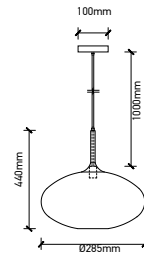

MODERN WHITE GLASS PENDANT

SKU	Model	Material:	Glass+Metal
3884	VT-7281-WG	Holder:	E27
		Dimension:	Ø285x440x1000mm
		Box Qty:	4