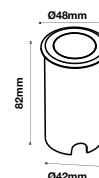

Voltage/Frequency	DC:12V
Beam Angle	90°
PF	>0.4
CRI	>80