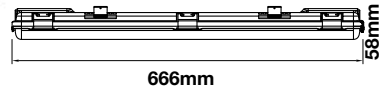

WATERPROOF FITTING WITH TUBES

AC:200-240V,50/60Hz

120° Beam Angle

>0.5 PF

>80 CRI

Plastic+ABS Body

20,000 hr lifespan

SKU	Model	Watts	Lumens	Size(mm)	Box Qty
6463 - 4000K DAY WHITE 6464 - 6400K WHITE	VT-6028	10w Single Tube	850	666x68x58	16
6465 - 4000K DAY WHITE 6466 - 6400K WHITE	VT-6029	20W Double Tube	1700	666x96x58	12
6459 - 4000K DAY WHITE 6460 - 6400K WHITE	VT-12028	18w Single Tube	1700	1276x68x58	16
6461 - 4000K DAY WHITE 6462 - 6400K WHITE	VT-15028	22w Single Tube	2000	1576x68x58	16
6387 - 4000K DAY WHITE 6399 - 6400K WHITE	VT-12023	36w Double Tube	3400	1290x116x66	10
6388 - 4000K DAY WHITE 6400 - 6400K WHITE	VT-15022	44w Double Tube	4000	1590x116x66	10