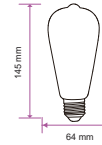

## LED 3D FILAMENT BULBS ST64

Voltage/Frequency	AC:220-240V,50Hz
Beam Angle	300°
PF	>0.45
CRI	>80

SKU	Model	Watts	Lumens	EQ .Watts	Base	Shape	Size(mm)	Box Qty
212705 - 3000K WARM WHITE	VT-2223-N	3W	25	NA	E27	ST64	Ø64x135	100