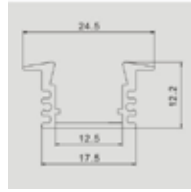

MOUNTING KIT

Model	SKU	Size(mm)	Color	Box Qty
VT-8115	3357	2000x24.5x12.2	Silver	120