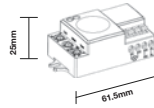

Sensor Type: Microwave
Detection Range: 180° / 360°
Voltage: AC:220-240V,50/60Hz
Detection Distance: 1-8m(radius) adjustable
Ambient Light: <3-2000LUX(adjustable)
Body Type: Plastic
IP Rating: IP20
Dimension: 37x25x61.5mm
Time Delay: Min. 10sec±3sec. Max. 12min±1min
Rated Load: Max 300W(LED)