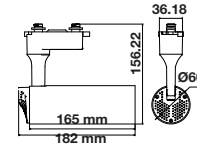

4 LINE TRACKLIGHTS

Experience true colours through our LED Tracklights efficient set of track lights with CRI >90, the latest LED technology from Samsung, and five years of warranty.

- COB LED Type
- 30,000 hr Lifespan
- 24° Beam Angle
- AC:220-240V,50Hz
- PF: >0.9
- High CRI of > 90
- Aluminium Body

SKU	Model	Watts	Lumens	Box Qty	Size
939 | 3000K WARM WHITE 940 | 4000K DAY WHITE	VT-418	18W	1260	20	Ø60x165x156mm
941 | 3000K WARM WHITE 942 | 4000K DAY WHITE	VT-430	30W	2100	20	Ø80x175x180mm

4 LINE SHUTTER TRACKLIGHTS

These durable 4-line LED track lights are equipped with shutters for flexibility — easily adjust them to achieve desired beam angle. These COB LEDs are also renowned for its high-CRI rating, perfect for retail lighting. Available in white and black body.

- COB LED Type
- 30,000 hr Lifespan
- 24°-60° Adjustable
- AC:220-240V,50Hz
- PF: >0.9
- High CRI of > 90
- Aluminium Body