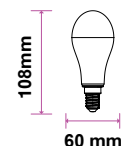

LED THERMOPLASTIC BULBS-A60-E14

Voltage/Frequency	AC:220-240V,50Hz
Life Span	30,000 hr
PF	>0.5
CRI	>80

SKU	Model	Watts	Lumens	EQ .Watts	Base	Shape	Size	Box Qty
114 | 3000K WARM WHITE	VT-269	9W	806	60w	E14	A60	Ø60x108mm	100
21115 | 4000K DAY WHITE 21116 | 6500K WHITE	VT-269-N	8.5W	806	60w	E14	A60	Ø60x108mm	100