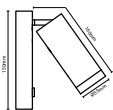

WALL FITTING-GU10

Model No: VT-429-W
SKU: 10295
Base: GU10
Material: Aluminium
Color: White
Size(mm): 55x150x160
Cutting Size: NA
Box Qty: 50