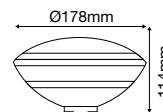

SKU	Model	Watts	Lumens	Size(mm)	Box Qty
7558 - RGB	VT-1268	8w	800	178x114mm	12
7562 - RGB	VT-1263	12w	1200	178x114mm	12