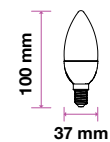

HIGH CRI BULBS-CANDLE

Voltage/Frequency	AC:220-240V,50Hz
Beam Angle	200°
PF	>0.5
CRI	>95

SKU	Model	Watts	Lumens	EQ. Watts	Base	Shape	Size(mm)	Box Qty
7496 - 6400K WHITE	VT-2226	5.5W	470	40W	E14	Candle	Ø37x100	200