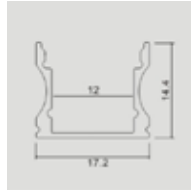

MOUNTING KIT

Model	SKU	Size(mm)	Color	Box Qty
VT-8110-M	3354	2000x17.2x14.4	Silver	120
VT-8110-W	3366	2000x17.2x14.4	White	120