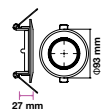

RECESSED FITTING-ROUND-GU10-2PCS PACK

2
PCS
PACK

Model No: VT-817-CH-RD
SKU: 8940
Base: GU10
Material: Ferrum
Color: Chrome
Size(mm): Ø93x27
Cutting Size: Ø70
Box Qty: 100