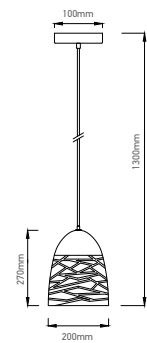

MESH METAL GOLD

SKU	Model	Material:	Holder:	Dimension:	Box Qty:
3821	VT-7200-CG	Metal	E27	200x270x1300mm	8