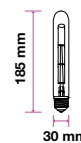

AMBER COVER -FILAMENTS-T30-E27

Voltage/Frequency	AC:220-240V,50/60Hz
Beam Angle	300°
PF	>0.5
CRI	>80

SKU	Model	Watts	Lumens	EQ .Watts	Base	Shape	Size(mm)	Box Qty
217143 - 2200K WARM WHITE	VT-2006-N	6W	600	50W	E27	T30	Ø30x185	100