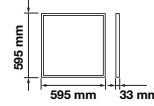

NEW HIGH LUMENS BACKLIT LED PANELS

AC:220-240V,50/60Hz

110° Beam Angle

>0.9 PF

>80 CRI

25,000 hr lifespan

SKU	Model	Watts	Lumens	Size(mm)	Box Qty
10557 - 3000K WARM WHITE 10217 - 4000K DAY WHITE 10219 - 6400K WHITE	VT-60036	36W Single pack	4320	595x595x33	10