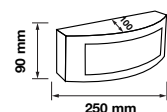

BOLLARD LAMPS WITH SENSOR AND SOCKET

SKU v	Model	Box Qty
8976	VT-838-GS60	6
Material:	Stainless Steel+PC Diffuser	
Max.Watts:	60W	
Detection Angle:	100°	
Detection Range:	2-8M	
Ambient Light:	2-200Lux	
Time Delay:	5sec to 5min	
Holder:	E27	
IP Rating:	IP44	
Dimension:	76x110x600mm	

BOLLARD LAMPS WITH SENSOR AND SOCKET

SKU v	Model	Box Qty
8977	VT-838-SS60	6
Material:	Stainless Steel+PC Diffuser	
Max.Watts:	60W	
Detection Angle:	100°	
Detection Range:	2-8M	
Ambient Light:	2-200Lux	
Time Delay:	5sec to 5min	
Holder:	E27	
IP Rating:	IP44	
Dimension:	76x110x600mm	

NEW WALL LAMPS E14

SKU	Model
10561	VT-1190
Material:	Iron
Max.Watts:	30W
Holder:	E14
IP Rating:	IP65
Dimension:	200x168x350mm

WALL LAMP

SKU	Model	Box Qty
8517	VT-837-B	10
Material:	Aluminium+Clear Glass	
Max.Watts:	60W	
Holder:	E27	
IP Rating:	IP44	
Dimension:	113x236x113mm	

WALL LAMP

SKU	Model	Box Qty
7513	VT-7670	12
Material:	Stainless Steel+PC	
Max.Watts:	14W	
Holder:	E27	
IP Rating:	IP44	
Dimension:	250x90x100mm	

WALL LAMP

SKU	Model	Box Qty
7077	VT-754-MW	10
Material:	Aluminium+Glass	
Max.Watts:	60W	
Holder:	E27	
IP Rating:	IP44	
Dimension:	245x180x93mm	

WALL LAMP

SKU	Model	Box Qty
8628	VT-835	6
Material:	Stainless Steel+PC	
Max.Watts:	40w	
Holder:	E27	
IP Rating:	IP44	
Dimension:	148x165x245mm	

WALL LAMP

SKU	Model	Box Qty
10422	VT-1158	20
Material:	Aluminium+Iron+Glass	
Max.Watts:	60W	
Holder:	E27	
IP Rating:	IP44	
Dimension:	250x305x340mm