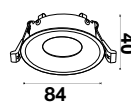

RECESSED FITTING GU10

Model No: VT-921-B
SKU: 6635
Base: GU10
Material: PC
Color: Black
Size(mm): 88x88x40
Cutting Size: 80
Box Qty: 50

RECESSED FITTING GU10

Model No: VT-931-W
SKU: 6644
Base: GU10
Material: PC
Color: White+White
Size(mm): 85x40
Cutting Size: 72
Box Qty: 50

RECESSED FITTING GU10

Model No: VT-927-W
SKU: 6638
Base: GU10
Material: PC
Color: White
Size(mm): 93x93x55
Cutting Size: 83x83
Box Qty: 50

RECESSED FITTING GU10

Model No: VT-931-WB
SKU: 6645
Base: GU10
Material: PC
Color: White+Black
Size(mm): 85x40
Cutting Size: 72
Box Qty: 50

RECESSED FITTING GU10

Model No: VT-927-B
SKU: 6639
Base: GU10
Material: PC
Color: Black
Size(mm): 93x93x55
Cutting Size: 83x83
Box Qty: 50

RECESSED FITTING GU10

Model No: VT-931-B
SKU: 6646
Base: GU10
Material: PC
Color: Black+Black
Size(mm): 85x40
Cutting Size: 72
Box Qty: 50

RECESSED FITTING GU10

Model No: VT-930-W
SKU: 6642
Base: GU10
Material: PC
Color: White
Size(mm): 81x81x40
Cutting Size: 63
Box Qty: 50

RECESSED FITTING GU10

Model No: VT-931-WC
SKU: 6647
Base: GU10
Material: PC
Color: White+Chrome
Size(mm): 85x40
Cutting Size: 72
Box Qty: 50

RECESSED FITTING GU10

Model No: VT-930-B
SKU: 6643
Base: GU10
Material: PC
Color: Black
Size(mm): 81x81x40
Cutting Size: 63
Box Qty: 50

RECESSED FITTING GU10

Model No: VT-931-WG
SKU: 6648
Base: GU10
Material: PC
Color: White+Gold
Size(mm): 85x40
Cutting Size: 72
Box Qty: 50