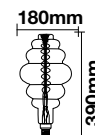

SMOKY FILAMENT-S200-E27

Voltage/Frequency	AC:220-240V,50Hz
Beam Angle	340°
PF	>0.5
CRI	>80

SKU	Model	Watts	Lumens	EQ .Watts	Base	Shape	Size(mm)	Box Qty
217465 - 1800K WARM WHITE	VT-2188D-N	8W	350	30W	E27	S200	Ø180x390	12