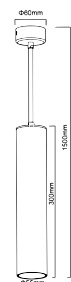

PENDANT BLACK-GU10-30CM

Model No: VT-976-30CM
SKU: 6686
Base: GU10
Material: Aluminum
Color: Black
Size(mm): 35.5x35.5x43
Cutting Size: NA
Box Qty: 20