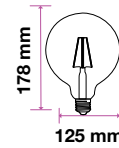

SKU	Model	Watts	Lumens	EQ .Watts	Base	Shape	Size(mm)	Box Qty
217456 - 2200K WARM WHITE	VT-2153-N	12W	1350	85W	E27	G125	Ø125x178	20