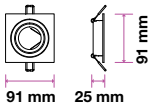

RECESSED FITTING-SQUARE-GU10

Model No: VT-782SQ-WH
SKU: 3605
Base: 1XGU10
Material: Aluminium
Color: White
Size(mm): 91x91x25
Cutting Size: 75x75
Box Qty: 100