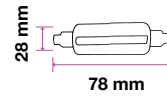

LED BULBS-R7S

Voltage/Frequency	AC:220-240V,50Hz
Beam Angle	
PF	>0.5
CRI	>80

SKU	Model	Watts	Lumens	EQ .Watts	Base	Shape	Size(mm)	Box Qty
212713 - 3000K WARM WHITE 212714 - 4000K DAY WHITE 212715 - 6500K WHITE	VT-2237-N	7W	700	50W	R7S	R7S	Ø28x78	200