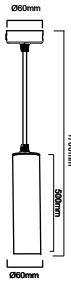

## PENDANT WHITE-GU10-50CM

Model No: VT-976-500-W  
 SKU: 6780  
 Base: GU10  
 Material: Aluminium  
 Color: White  
 Size(mm): 60x500x1700  
 Cutting Size: NA  
 Box Qty: 20