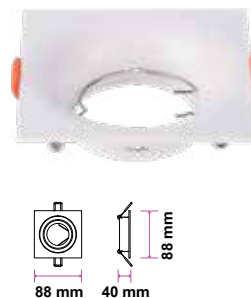

RECESSED FITTING GU10

Model No: VT-921-W
SKU: 6634
Base: GU10
Material: PC
Color: White
Size(mm): 88x88x40
Cutting Size: 80
Box Qty: 50