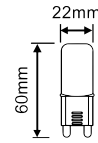

G9-LED CAPSULE LIGHT

Voltage/Frequency	AC:200-240V,50/60Hz
PF	>0.4
CRI	>80