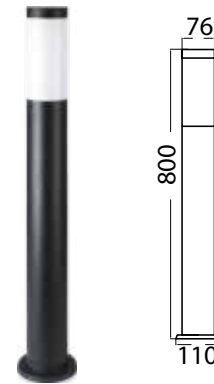

BOLLARD LAMPS

SKU	Model	Box Qty
8978	VT-838-B80	6

Material: Stainless Steel+PC Diffuser
Max.Watts: 60W
Holder: E27
IP Rating: IP44
Dimension: 76x110x450mm