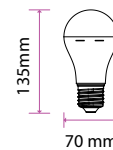

LED EMERGENCY BULBS

Voltage/Frequency	AC:220-240V,50Hz
Life Span	20,000 hr
PF	NA
CRI	>80

SKU	Model	Watts	Lumens	EQ .Watts	Base	Shape	Size	Box Qty
7010 | 4000K DAY WHITE	VT-509	9W	720	50w	E27	A70	Ø70x135mm	100

NEW