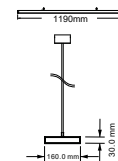

UP & DOWN LINEAR HANGING LIGHTS

This modern range of suspended linear lights has up & down illumination for a more evenly distributed light that creates a subtle ambience yet sufficient lighting for any commercial setting. Linear up & down lights are offered in two colour variants - silver and white.

- 30,000 hr Lifespan
- AC:100-240V,50/60Hz
- Aluminium Body
- Linkable with connectors
- 1-10V Dimmable
- Beam angle: Up-110°, Down-50°
- 1.5 Meter Wire Length

SKU	Unit Color	Model	Watts	Lumens	Box Qty	Size
609 | 4000K DAY WHITE	Silver	VT-7-62-S	UP 30W DOWN 30W	UP-3300 DOWN-3300	4	1190x160x30mm
608 | 4000K DAY WHITE	White	VT-7-62-W	UP 30W DOWN 30W	UP-3300 DOWN-3300	4	1190x160x30mm