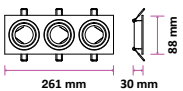

NEW RECESSED FITTING GU10

Model No: VT-441
SKU: 10299
Base: 3xGU10
Material: Iron+PC
Color: White+White
Size(mm): 261x88x30
Cutting Size: 245x75
Box Qty: 50