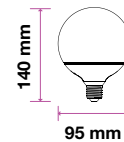

## LED GLOBE BULBS-E27

Voltage/Frequency	AC:220-240V,50Hz
Beam Angle	200°
PF	>0.5
CRI	>80

SKU	Model	Watts	Lumens	EQ .Watts	Base	Shape	Size(mm)	Box Qty
4278 - 6400K WHITE	VT-1893	10W	810	60W	E27	G95	Ø95x140	12