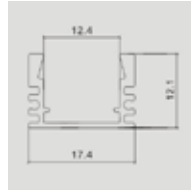

MOUNTING KIT

Model	SKU	Size(mm)	Color	Box Qty
VT-8116	3358	2000x17.4x12.1	Silver	120