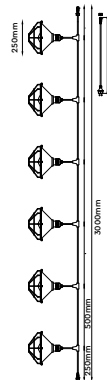

STRING LIGHTS

SKU	Model	Box Qty
8975	VT-717BS	1Pc

IP Rating: IP65
Holder Type: E27
Max Watts: 60W x6
Lampshade: Natural $\varnothing$ 250mm (Galvanized Iron)
Bulb Holder: Rose Gold $\varnothing$ 49mm (Aluminium)
Cable: Black (H05RN-F-3 $\times$ 1mm²)
L/S Wireguard: Rose Gold $\varnothing$ 256mm (Galvanized Iron)
Catenary Length: 3M Total Length (6 Luminaires at 50cm spacing)