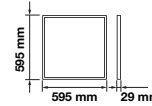

SKU	Model	Watts	Lumens	Size(mm)	Box Qty
638031 - 3000K WARM WHITE 638011 - 4000K DAY WHITE 638021 - 6500K WHITE	VT-6139	36W Single pack 110lm/w	3960	595x595x30	6
64511 - 4000K DAY WHITE	VT-6142-1	40w 6 pcs pack	3200	595x595x29	6
6451 - 4000K DAY WHITE	VT-6142	40w 6 pcs pack 100lm/w	4000	595x595x29	6
6453 - 4000K DAY WHITE 6454 - 6500K WHITE	VT-6170	70w 6 pcs pack	5950	595x595x29	6