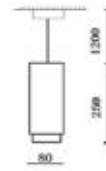

PENDANT WHITE-ROSE GOLD BOTTOM

Model No: VT-864-G
SKU: 3111
Base: GU10
Material: Gypsum with metal
Color: White+Matt Rose Gold
Size(mm): ø80x250
Cutting Size: N/A
Box Qty: 9