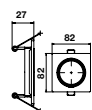

RECESSED FITTING-ROUND-GU10-2PCS PACK

2
PCS
PACK

Model No: VT-817-SN-SQ
SKU: 8942
Base: GU10
Material: Ferrum
Color: Satin Nickel
Size(mm): 82x82x27
Cutting Size: 70x70
Box Qty: 100