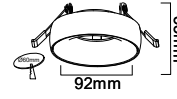

## RECESSED FITTING GU10

Model No: VT-980-B  
SKU: 6696  
Base: GU10  
Material: Aluminum  
Color: Black+black  
Size(mm): 32.5x23.5x50  
Cutting Size: 61  
Box Qty: 50