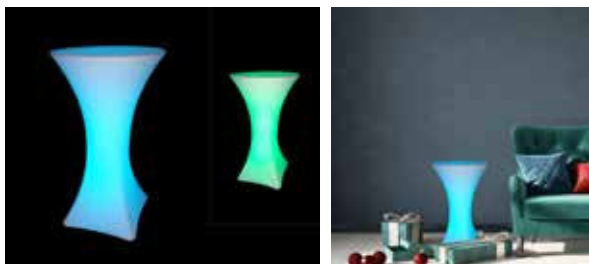

TABLE LIGHT