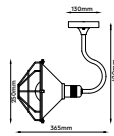

SKU	Model	Box Qty
8972	VT-720B	4

IP Rating:	IP65
Holder Type:	E27
Max Watts:	60W
Lampshade:	Black ø250mm (Galvanized Iron)
Bulb Holder:	Brushed Brown Bronze (Aluminium)
Cable:	Black (HO5RN-F-3×0.75mm²)
Wall Lamp Arm:	Black ø14mm (Galvanized Iron)
Wall Mount:	Black ø130mm (Galvanized Iron)
L/S Wire Guard:	Black ø256mm (Galvanized Iron)

WALL LAMP