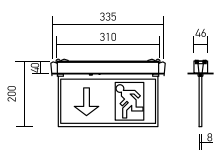

LED EXIT LIGHT-RECESSED

SKU	Model	Watts	Lumens	Box Qty
835 - 6000K WHITE	VT-522-S-12	2W	140	10

- IP20
- PC body
- 3 Stickers
- 16 SMD LEDs
- AC:220-240V,50/60Hz
- Recessed/Ceiling Installation
- Ni-Cd 3.6V,900mAh Battery
- 12 hr Charging Time
- Green Light Indicator Test Button
- 3 Way Legend Available
- Mode Of Operation Maintained
- >3 hr Emergency Operation Time
- 24 Meters Viewing Distance From Both Sides