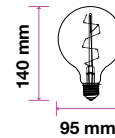

AMBER COVER -FILAMENT-GLOBE-E27

Voltage/Frequency	AC:220-240V,50Hz
Beam Angle	300°
PF	>0.4
CRI	>80

SKU	Model	Watts	Lumens	EQ .Watts	Base	Shape	Size(mm)	Box Qty
217146 - 2200K WARM WHITE	VT-2024-N	4W	350	35W	E27	G95	Ø95x140	20