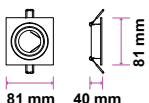

RECESSED FITTING GU10

Model No: VT-921-B
SKU: 6635
Base: GU10
Material: PC
Color: Black
Size(mm): 88x88x40
Cutting Size: 80
Box Qty: 50

RECESSED FITTING GU10

Model No: VT-931-W
SKU: 6644
Base: GU10
Material: PC
Color: White+White
Size(mm): 85x40
Cutting Size: 72
Box Qty: 50

RECESSED FITTING GU10

Model No: VT-927-W
SKU: 6638
Base: GU10
Material: PC
Color: White
Size(mm): 93x93x55
Cutting Size: 83x83
Box Qty: 50

RECESSED FITTING GU10

Model No: VT-931-WB
SKU: 6645
Base: GU10
Material: PC
Color: White+Black
Size(mm): 85x40
Cutting Size: 72
Box Qty: 50

RECESSED FITTING GU10

Model No: VT-927-B
SKU: 6639
Base: GU10
Material: PC
Color: Black
Size(mm): 93x93x55
Cutting Size: 83x83
Box Qty: 50

RECESSED FITTING GU10

Model No: VT-931-B
SKU: 6646
Base: GU10
Material: PC
Color: Black+Black
Size(mm): 85x40
Cutting Size: 72
Box Qty: 50

RECESSED FITTING GU10

Model No: VT-930-W
SKU: 6642
Base: GU10
Material: PC
Color: White
Size(mm): 81x81x40
Cutting Size: 63
Box Qty: 50

RECESSED FITTING GU10

Model No: VT-931-WC
SKU: 6647
Base: GU10
Material: PC
Color: White+Chrome
Size(mm): 85x40
Cutting Size: 72
Box Qty: 50

RECESSED FITTING GU10

Model No: VT-930-B
SKU: 6643
Base: GU10
Material: PC
Color: Black
Size(mm): 81x81x40
Cutting Size: 63
Box Qty: 50

RECESSED FITTING GU10

Model No: VT-931-WG
SKU: 6648
Base: GU10
Material: PC
Color: White+Gold
Size(mm): 85x40
Cutting Size: 72
Box Qty: 50