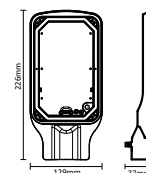

AC:220-240V,50/60Hz

110° Beam Angle

>0.9 PF

>70 CRI

25,000 hr lifespan