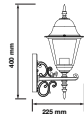

SKU	Model	Box Qty
7519	VT-760-B	12

Material: Aluminium+Glass
Max.Watts: 60W
Holder: E27
IP Rating: IP44
Dimension: 225x400x148mm