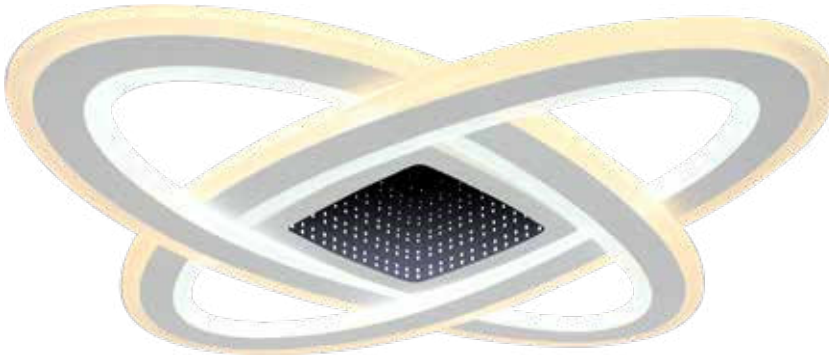

NEW SMART DECORATIVE CEILING LAMP-
3IN1-REMOTE CONTROL

AC:220-240V,50Hz

>80 CRI

20,000 hr lifespan

IP20 Rating

**REMOTE
CONTROL**

SKU	Model	Watts	Lumens	Size(mm)	Unit Color	Box Qty
15360 - 3IN1	VT-7962	130W	13600	620x620	White	5