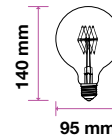

AMBER COVER - FILAMENT-GLOBE-E27

Voltage/Frequency	AC:220-240V,50/60Hz
Beam Angle	300°
PF	>0.5
CRI	>80

SKU	Model	Watts	Lumens	EQ .Watts	Base	Shape	Size(mm)	Box Qty
7145 - 2200K WARM WHITE	VT-2019	8W	700	65W	E27	G95	Ø95x140	50
217145 - 2200K WARM WHITE	VT-2019-N	8W	700	65W	E27	G95	Ø95x140	20