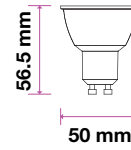

EVOLUTION SERIES - 110° BEAM ANGLE

Voltage/Frequency	AC:220-240V,50Hz
Life Span	25,000 hr
PF	>0.5
CRI	>80

05 YEAR
WARRANTY

EFFICIENCY
160
LUMENS/W

SKU	Model	Watts	Lumens	EQ .Watts	Base	Beam Angle	Size	Box Qty
2837 | 3000K WARM WHITE 2838 | 4000K DAY WHITE 2839 | 6400K WHITE	VT-2335	5W	800	75	GU10	110°	Ø50x56.5mm	200