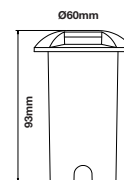

SKU	Model	Watts	Lumens	Size(mm)	Box Qty
211470 - 3000K WARM WHITE 211472 - 6500K WHITE	VT-1171-B-N	1w	50	Ø60X93mm	50