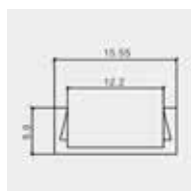

MOUNTING KIT

Model	SKU	Size(mm)	Color	Box Qty
VT-9327	3370	2000x16x7	Silver	200