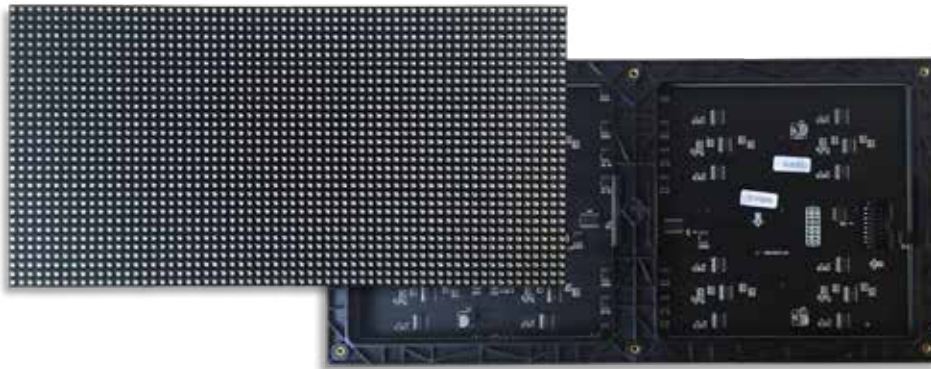

P5 INDOOR LED FINISHED CABINET

SKU	Box Qty
11077	6

Screen Parameter

Pixel Density:	40000dots/sqm
Brightness:	1800nits
Optimum View Distance:	more than 5m
Gray Scale:	16bits
Display Color:	281 trillions(synchronized)
Operation Power:	220V-240V
Max Power Consumption:	750W/sqm
Control Mode:	Synchronized
Refresh Frequency:	400-700HZ
Fram Frequency:	60HZ
Surport Signal Input:	S-Video,RGBHV,YUV etc.
Control Distance:	UTP140M,SINGLE MODE FIBER
Life Span(50% Brightness):	15KM
IP(Front/rear):	100000hrs IP20

LED Cabinet Parameter

Cabinet Size(L*h*d):	640*640mm
Cabinet Resolution:	128*128
Module Quantity Each Cabinet:	2*4=8
Average Power Consumption:	300w/cabinet
Cabinet Material:	Iron
Cabinet Size:	8kg/cabinet

LED Module Parameter

Pixel Pitch	5mm
Led Specification	SMD3528
Led Configuration	SMD 3 in 1
Module Size	320*160mm
Module Resolution	64*32=2048dot
Drive Method	1/16 scan constant current
Drive IC	SM16106