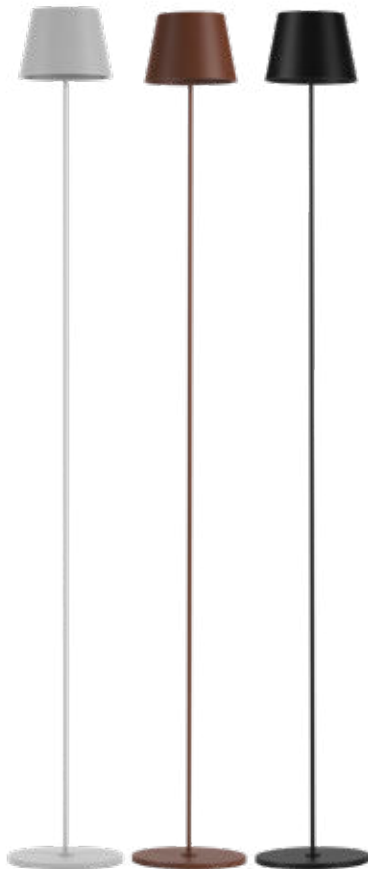

02
YEAR
WARRANTY

LED TABLE & FLOOR LAMPS

V-TAC
Meaningful Innovation.

NEW