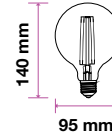

AMBER COVER - FILAMENT-GLOBE-E27

Voltage/Frequency	AC:220-240V,50/60Hz
Beam Angle	300°
PF	>0.5
CRI	>80

SKU	Model	Watts	Lumens	EQ .Watts	Base	Shape	Size(mm)	Box Qty
217147 - 2200K WARM WHITE	VT-2027-N	7W	700	60W	E27	G95	Ø95x140	20