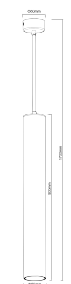

PENDANT BLACK-GU10-50CM

Model No: VT-976-50CM
SKU: 6687
Base: GU10
Material: Aluminum
Color: Black
Size(mm): 42x35x54.5
Cutting Size: NA
Box Qty: 20