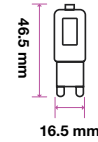

G9-LED CAPSULE LIGHT

Voltage/Frequency	AC:220-240V,50Hz
PF	>0.4
CRI	>80

SKU	Model	Watts	Lumens	EQ .Watts	Base	Beam Angle	Size(mm)	Box Qty
4466 - 3000K WARM WHITE 4467 - 4000K DAY WHITE 4468 - 6400K WHITE	VT-1946	2.5W	200	25W	G9	300°	16.5x46.5	400