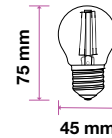

AMBER COVER -FILAMENT-G45-E27

Voltage/Frequency	AC:220-240V,50Hz
Beam Angle	300°
PF	>0.4
CRI	>80

SKU	Model	Watts	Lumens	EQ .Watts	Base	Shape	Size(mm)	Box Qty
217100 - 2200K WARM WHITE	VT-1957-N	4W	350	30W	E27	G45	Ø45x75	100