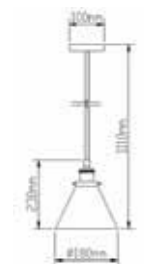

TRANSPARENT GLASS METAL SERIES

SKU	Model	Material:	Glass+Metal
3738	VT-7185	Holder:	E27
		Dimension:	180x230x1110mm
		Box Qty:	12