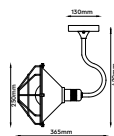

SKU	Model	Box Qty
8973	VT-720R	4

IP Rating:	IP65
Holder Type:	E27
Max Watts:	60W
Lampshade:	Natural ø250mm (Galvanized Iron)
Bulb Holder:	Rose Gold ø49mm (Aluminium)
Cable:	Black (HO5RN-F-3×0.75mm²)
Wall Lamp Arm:	Natural ø14mm (Galvanized Iron)
Wall Mount:	Rose Gold ø130mm (Galvanized Iron)
L/S Wire Guard:	Rose Gold ø256mm (Galvanized Iron)