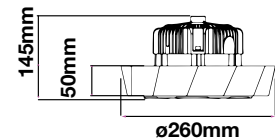

With our latest in-branding program with Samsung, these Highbays offer a high lumen output of up to 180 lm/w and boasts efficiency in every lumen with Samsung's cutting edge drivers. With strong, IP65-rated die-cast Aluminium enclosing and unparalleled lighting performance, these LED Highbays are sure to take the industrial lighting market by storm.

LED HIGHBAY LIGHTS

- 120 -180 lm/w
- 30,000 & 50,000 hr lifespan
- AC:220-240V,50Hz
- PF: >0.9
- CRI:>80
- Die cast Aluminium

SKU	Model	Watts	Lumens	Beam Angle	Box Qty	Size
583 | 4000K DAY WHITE	VT-9-105	100W	12000 	90°	1 pcs	ø260x150mm
576 | 6400K WHITE	VT-9-108	100W	18000 	120°	1 pcs	ø260x150mm