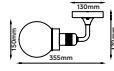

WALL LAMP

SKU	Model	Box Qty
8970	VT-720BW	8

IP Rating:	IP65
Holder Type:	E27
Max Watts:	60W
Globe:	Clear ø150mm (PMMA)
Bulb Holder:	Brushed Brown Bronze ø49mm (Aluminium)
Cable:	Black (HO5RN-F-3×0.75mm²)
Wall Lamp Arm:	Black ø14mm (Galvanized Iron)
Wall Mount:	Black ø130mm (Galvanized Iron)

WALL LAMP