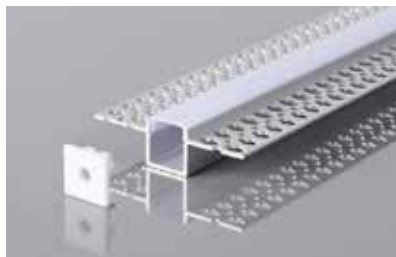

NEW MOUNTING KIT SILVER

Model	SKU	Size(mm)	Color
VT-8201	23173	2000x55x15	Silver