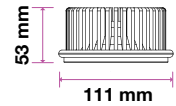

SKU	Model	Watts	Lumens	EQ .Watts	Base	Beam Angle	Size(mm)	Box Qty
2792 - 3000K WARM WHITE 2793 - 4000K DAY WHITE	VT-1121	20W	1800	130W	N/A	40°/20°	Ø111x53	50
212792 - 3000K WARM WHITE 212793 - 4000K DAY WHITE 212794 - 6500K WHITE	VT-1121-N	20W	1700	130W		40°/20°	Ø111x53	50