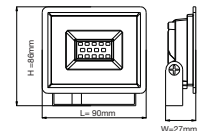

Voltage/Frequency	AC:220-240V, 50/60Hz
PF	>0.9
CRI	>70