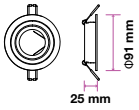

RECESSED FITTING GU10

Model No: VT-782RD-B
SKU: 8936
Base: 1XGU10
Material: Aluminium
Color: Black
Size(mm): Ø91x25
Cutting Size: Ø75
Box Qty: 100