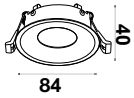

RECESSED FITTING GU10

Model No: VT-931-WRG
SKU: **6649**
Base: GU10
Material: PC
Color: White+Rose Gold
Size(mm): 85x40
Cutting Size: 72
Box Qty: 50