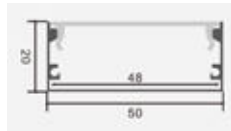

Model	SKU	Size(mm)	Color
VT-8206-S	23178	2000x50x20	Silver