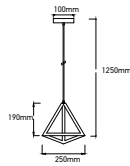

## GEOMETRIC SERIES GOLD CANOPY

SKU	Model	Material:	Metal
3831	VT-7141-CG	Holder:	E27
		Dimension:	250x190x1250mm
		Box Qty:	8