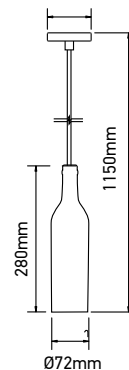

RED PENDANT HOLDER BOTTLE

SKU	Model	Material:	Glass
3769	VT-7558-R	Holder:	E14
		Dimension:	72x280x1150mm
		Box Qty:	25