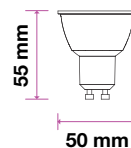

LED SPOTLIGHTS - 110° BEAM ANGLE

Voltage/Frequency	AC:220-240V,50Hz
Life Span	30,000 hr
PF	>0.5
CRI	>80