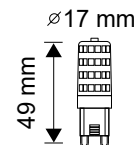

G9-LED CAPSULE LIGHT-6PCS PACK

Voltage/Frequency	AC:220-240V,50Hz
PF	>0.5
CRI	>80

SKU	Model	Watts	Lumens	EQ .Watts	Base	Beam Angle	Size(mm)	Box Qty
2745 - 3000K WARM WHITE 2746 - 4000K DAY WHITE 2747 - 6400K WHITE	VT-2243	3W	300	25W	G9	300°	17x49	300