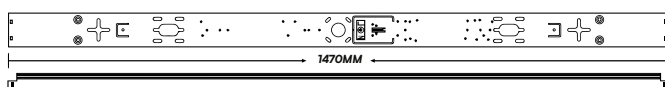

NEW LED BATTEN FITTINGS - 5 FEET

SKU	Model	Watts	Lumens	Box Qty
7015 | 3IN1	VT-4005	30W 40W 50W	3000K - 3750 lm | 4000K - 4200 lm | 6500K - 4050 lm 3000K - 4800 lm | 4000K - 5600 lm | 6500K - 5000 lm 3000K - 5750 lm | 4000K - 6750 lm | 6500K - 6000 lm	6 pcs
7016 | 3IN1	VT-4005S (Sensor)	30W 40W 50W	3000K - 3750 lm | 4000K - 4200 lm | 6500K - 4050 lm 3000K - 4800 lm | 4000K - 5600 lm | 6500K - 5000 lm 3000K - 5750 lm | 4000K - 6750 lm | 6500K - 6000 lm	6 pcs
7017 | 3IN1	VT-4005E (Emergency Battery)	30W 40W 50W	3000K - 3750 lm | 4000K - 4200 lm | 6500K - 4050 lm 3000K - 4800 lm | 4000K - 5600 lm | 6500K - 5000 lm 3000K - 5750 lm | 4000K - 6750 lm | 6500K - 6000 lm	6 pcs
7018 | 3IN1	VT-4005SE (Sensor+Emergency Battery)	30W 40W 50W	3000K - 3750 lm | 4000K - 4200 lm | 6500K - 4050 lm 3000K - 4800 lm | 4000K - 5600 lm | 6500K - 5000 lm 3000K - 5750 lm | 4000K - 6750 lm | 6500K - 6000 lm	6 pcs