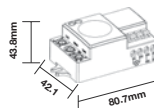

Sensor Type: Microwave
Detection Range: 360°
Voltage: AC:220-240V,50/60Hz
Detection Distance: 1-8m(radius) Adjustable
Ambient Light: 0<3-2000LUX(Adjustable)
Body Type: Plastic
IP Rating: IP20
Dimension: 80.7x42.1x43.8mm
Time Delay: Min. 10sec±3sec. Max.12min±1min
Rated Load: Max 300W(LED)