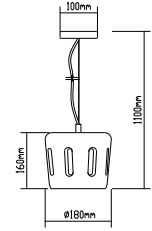

CONCRETE LAMPSHADE

SKU	Model	Material:	Concrete
3853	VT-7202	Holder:	E27
		Dimension:	180x160x1100mm
		Box Qty:	4