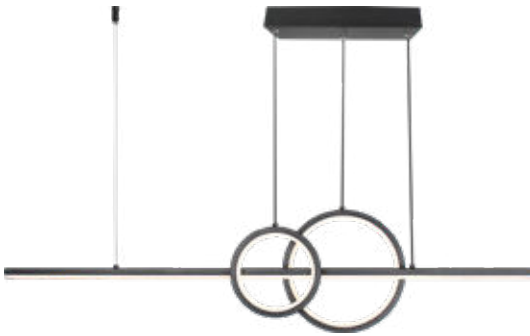

NEW DESIGNER SOFT LIGHTS

AC:220-240V, 50/60Hz

>80 CRI

Aluminum+Steel+Silicone Body

20,000 hr lifespan

IP20 Rating

SKU	Model	Watts	Lumens	Size(mm)	Unit Color	Box Qty
6935 - 4000K DAY WHITE	VT-7767	15W	1500	915x215	Black	1