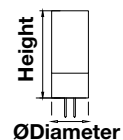

LED CAPSULE LIGHTS

05 YEAR
WARRANTY

Voltage/Frequency	DC:12V
Life Span	30,000 hr
PF	>0.5
CRI	>81

SKU	Model	Watts	Lumens	EQ .Watts	Base	Beam Angle	Size	Box Qty
133 | 6400K WHITE	VT-234	3.2W	385	30w	G4	300°	∅15x50mm	200
21131 | 3000K WARM WHITE 21132 | 4000K DAY WHITE	VT-234-N	3.2W	385	30w	G4	300°	∅16x44mm	400

NEW