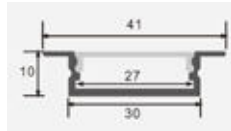

Model	SKU	Size(mm)	Color
VT-8204-R	23177	2000x30x10	Silver