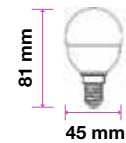

HIGH CRI BULBS

Our highest CRI rating yet – V-TAC's new generation of CRI>95 spotlights & bulbs is a must have in commercial lighting. A CRI of 85 to 90 percent is considered good at color rendering, while a CRI of 90 percent or above is considered excellent. A CRI index of 90 or above should be used to achieve accurate color discrimination.

- Outstandingly engineered to show only the truest of colors
- Emphasize vivid colors to increase the appeal of any product to its consumers and contribute to purchasing decisions
- Recommended for restaurants, apparel shops, supermarkets, and other retail areas.

Witness the
True to Life
Colors

HIGH CRI BULBS-P45

Voltage/Frequency	AC:220-240V,50Hz
Beam Angle	180°
PF	>0.5
CRI	>95

SKU	Model	Watts	Lumens	EQ. Watts	Base	Shape	Size(mm)	Box Qty
7490 - 6400K WHITE	VT-2236	5.5W	470	40W	E14	P45	Ø45x81	200

HIGH CRI BULBS-CANDLE

Voltage/Frequency	AC:220-240V,50Hz
Beam Angle	200°
PF	>0.5
CRI	>95

SKU	Model	Watts	Lumens	EQ. Watts	Base	Shape	Size(mm)	Box Qty
7496 - 6400K WHITE	VT-2226	5.5W	470	40W	E14	Candle	Ø37x100	200