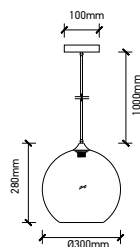

TRANSPARENT GLASS METAL SERIES

SKU	Model	Material:	Glass+Metal
3865	VT-7302	Holder:	E27
		Dimension:	300x280x1000mm
		Box Qty:	8