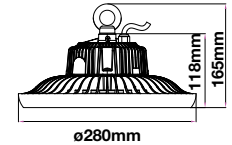

LED Highbays

- 100° Beam Angle
- 50,000 hr lifespan
- On/Off cycle: >25000
- Instant start: 0-100% in <1s
- AC:220-240V,50Hz
- Die cast Aluminium
- PF: >0.9
- CRI:>80

SKU	Model	Watts	Lumens	Box Qty	Size
563 | 6400K WHITE	VT-9-101	100W	12000	4 pcs	ø280x165mm