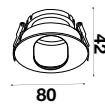

RECESSED FITTING ROUND-GU10

Model No: VT-873-WB
SKU: 3157
Base: GU10
Material: Aluminium+PC
Color: White+Black
Size(mm): 80x42
Cutting Size: 75
Box Qty: 50

RECESSED FITTING ROUND-GU10

Model No: VT-874-WB
SKU: 3161
Base: GU10
Material: Aluminium+PC
Color: White+Black
Size(mm): 80x42
Cutting Size: 75
Box Qty: 50

RECESSED FITTING ROUND-GU10

Model No: VT-873-WG
SKU: 3158
Base: GU10
Material: Aluminium+PC
Color: White+Gold
Size(mm): 80x42
Cutting Size: 75
Box Qty: 50

RECESSED FITTING ROUND-GU10

Model No: VT-874-WG
SKU: 3162
Base: GU10
Material: Aluminium+PC
Color: White+Gold
Size(mm): 80x42
Cutting Size: 75
Box Qty: 50

RECESSED FITTING ROUND-GU10

Model No: VT-873-WR
SKU: 3159
Base: GU10
Material: Aluminium+PC
Color: White+Rose Gold
Size(mm): 80x42
Cutting Size: 75
Box Qty: 50

RECESSED FITTING ROUND-GU10

Model No: VT-874-WR
SKU: 3163
Base: GU10
Material: Aluminium+PC
Color: White+Rose Gold
Size(mm): 80x42
Cutting Size: 75
Box Qty: 50

RECESSED FITTING ROUND-GU10

Model No: VT-873-WC
SKU: 3160
Base: GU10
Material: Aluminium+PC
Color: White+Chrome
Size(mm): 80x42
Cutting Size: 75
Box Qty: 50

RECESSED FITTING ROUND-GU10

Model No: VT-874-WC
SKU: 3164
Base: GU10
Material: Aluminium+PC
Color: White+Chrome
Size(mm): 80x42
Cutting Size: 75
Box Qty: 50

RECESSED FITTING ROUND-GU10

Model No: VT-874
SKU: 8596
Base: GU10
Material: Aluminium + PC
Color: Black+ Black Reflector
Size(mm): ø83x40.7
Cutting Size: ø75
Box Qty: 50

NEW RECESSED FITTING ROUND-GU10

Model No: VT-443-W
SKU: 10297
Base: GU10
Material: Iron+PC
Color: White+White
Size(mm): 88x88x30
Cutting Size: 75x75
Box Qty: 100