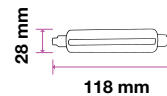

LED BULBS-R7S

Voltage/Frequency	AC:220-240V,50Hz
Beam Angle	300°
PF	>0.5
CRI	>80

SKU	Model	Watts	Lumens	EQ .Watts	Base	Shape	Size(mm)	Box Qty
212834 - 3000K WARM WHITE 212835 - 4000K DAY WHITE 212836 - 6500K WHITE	VT-2118-N	16W	2000	126W	R7S	R7S	Ø30x118	100