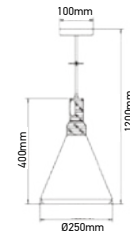

WOODEN TOP IRON BLACK

SKU	Model	Material:	Iron+Wooden Top
3762	VT-7525-B	Holder:	E27
		Dimension:	250x400x1200mm
		Box Qty:	8