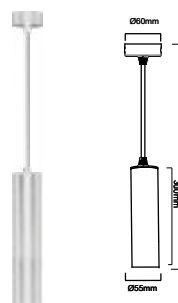

PENDANT WHITE-GU10-30CM

Model No: VT-976-300-W
SKU: **6779**
Base: GU10
Material: Aluminium
Color: White
Size(mm): 60x300x1700
Cutting Size: NA
Box Qty: 20