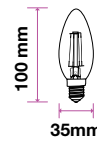

AMBER COVER - FILAMENT-CANDLE-E14

Voltage/Frequency	AC:220-240V,50Hz
Beam Angle	300°
PF	>0.4
CRI	>80

SKU	Model	Watts	Lumens	EQ .Watts	Base	Shape	Size(mm)	Box Qty
217113 - 2200K WARM WHITE	VT-1955-N	4W	350	40W	E14	Candle	Ø35x100	100