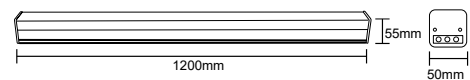

SKU	Unit Color	Model	Watts	Lumens	Box Qty	Size
23000 | 4000K DAY WHITE 10137 | 6500K WHITE	Black	VT-4140-B	40W	4300	36	1200x50x55mm
10138 | 4000K DAY WHITE 23001 | 6500K WHITE	White	VT-4140-W	40W	4300	36	1200x50x55mm