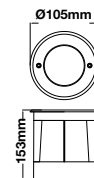

Voltage/Frequency	AC:220-240V,50Hz
Beam Angle	20°
PF	>0.5
CRI	>80

SKU	Model	Watts	Lumens	Size(mm)	Box Qty
218621 - 4000K DAY WHITE	VT-7679-N	8w	350	Ø150X153mm	12