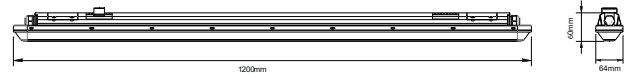

SKU	Model	Watts	Lumens	Size(mm)	Box Qty
10213 - 4000K DAY WHITE 10215 - 6500K WHITE	VT-1253S	36W With microwave sensor	4320	1200x64x60	12
10221 - 4000K DAY WHITE 10220 - 6500K WHITE	VT-1253	36W	4320	1200x64x60	12
10223 - 4000K DAY WHITE 10222 - 6500K WHITE	VT-1254	48W	5760	1500x64x60	12