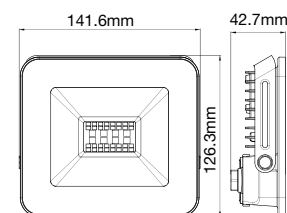

SKU	Model	Watts	Lumens	Size(mm)	Box Qty
5984 - RGB+W/WW/DW	VT-5020-White	20W	1400	141.6x126.3x42.7	20
5985 - RGB+W/WW/DW	VT-5020-Black	20W	1400	141.x126.36x42.7	20