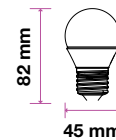

SKU	Model	Watts	Lumens	EQ .Watts	Base	Shape	Size(mm)	Box Qty
214160 - 3000K WARM WHITE 214162 - 4000K DAY WHITE 214207 - 6500K WHITE	VT-1830-N	3.7W	320	25W	E27	G45	Ø45x80	200
7407 - 2700K WARM WHITE	VT-1879N	5.5W	470	40W	E27	G45	Ø45x81	200
217407 - 3000K WARM WHITE 217408 - 4000K DAY WHITE 217409 - 6500K WHITE	VT-1879N-N	4.5W	470	40W	E27	G45	Ø45x80	200