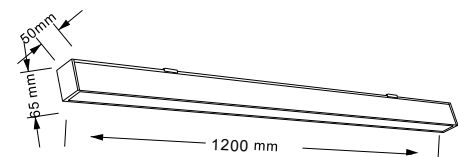

- 50cm to 2m height adjustment
- CCT 3IN1
- PS+Aluminium Body
- 100° Beam Angle
- 30,000 hr Lifespan
- IP20

SKU	Unit Color	Model	Watts	Lumens	Size
10468   3IN1	Black	VT-7-44-B	40W	3400	1200x50x65mm
10469   3IN1	White	VT-7-44-W	40W	3400	1200x50x65mm