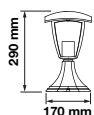

SKU	Model	Box Qty
7057	VT-734	10

Material: Aluminium+PC
Max.Watts: 60W
Holder: E27
IP Rating: IP44
Dimension: 170x290mm