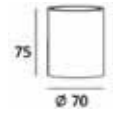

FITTING-ROUND-GU10

Model No: VT-727RD
SKU: 3665
Base: GU10
Material: Gypsum
Color: White
Size(mm): Ø70x75
Cutting Size: N/A
Box Qty: 36