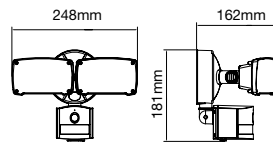

SKU	Model	Watts	Lumens	Size(mm)	Box Qty
5745 - 6000K WHITE	VT-4818-White	18W	600	248x 162x 181	4