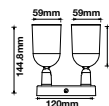

CEILING/WALL FITTING-GU10

Model No: VT-897
SKU: **7981**
Base: 2XGU10
Material: PC
Color: White
Size(mm): 120x144.8
Cutting Size: NA
Box Qty: 50