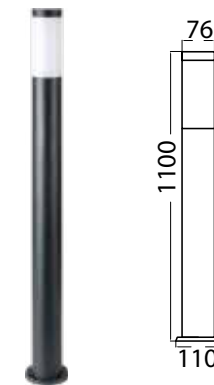

BOLLARD LAMPS

SKU	Model	Box Qty
8963	VT-838-G110	6

Material: Stainless Steel+PC Diffuser
Max.Watts: 60W
Holder: E27
IP Rating: IP44
Dimension: 76x110x1100mm