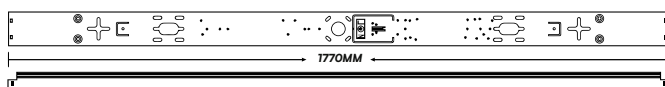

NEW LED BATTEN FITTINGS - 6 FEET

SKU	Model	Watts	Lumens	Box Qty
7019 | 3IN1	VT-4006	40W 50W 60W	3000K - 5000 lm | 4000K - 5800 lm | 6500K - 5400 lm 3000K - 6000 lm | 4000K - 7000 lm | 6500K - 6250 lm 3000K - 6900 lm | 4000K - 8100 lm | 6500K - 7200 lm	6 pcs
7020 | 3IN1	VT-4006S (Sensor)	40W 50W 60W	3000K - 5000 lm | 4000K - 5800 lm | 6500K - 5400 lm 3000K - 6000 lm | 4000K - 7000 lm | 6500K - 6250 lm 3000K - 6900 lm | 4000K - 8100 lm | 6500K - 7200 lm	6 pcs
7021 | 3IN1	VT-4006E (Emergency Battery)	40W 50W 60W	3000K - 5000 lm | 4000K - 5800 lm | 6500K - 5400 lm 3000K - 6000 lm | 4000K - 7000 lm | 6500K - 6250 lm 3000K - 6900 lm | 4000K - 8100 lm | 6500K - 7200 lm	6 pcs
7022 | 3IN1	VT-4006SE (Sensor+Emergency Battery)	40W 50W 60W	3000K - 5000 lm | 4000K - 5800 lm | 6500K - 5400 lm 3000K - 6000 lm | 4000K - 7000 lm | 6500K - 6250 lm 3000K - 6900 lm | 4000K - 8100 lm | 6500K - 7200 lm	6 pcs