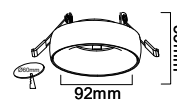

## RECESSED FITTING GU10

Model No: VT-980-GB  
SKU: 6697  
Base: GU10  
Material: Aluminum  
Color: Golden+Black  
Size(mm): 32.5x23.5x50  
Cutting Size: 61  
Box Qty: 50