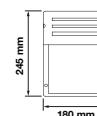

BOLLARD LAMPS WITH SENSOR AND SOCKET

SKU v	Model	Box Qty
8976	VT-838-GS60	6
Material:	Stainless Steel+PC Diffuser	
Max.Watts:	60W	
Detection Angle:	100°	
Detection Range:	2-8M	
Ambient Light:	2-200Lux	
Time Delay:	5sec to 5min	
Holder:	E27	
IP Rating:	IP44	
Dimension:	76x110x600mm	

BOLLARD LAMPS WITH SENSOR AND SOCKET

SKU v	Model	Box Qty
8977	VT-838-SS60	6
Material:	Stainless Steel+PC Diffuser	
Max.Watts:	60W	
Detection Angle:	100°	
Detection Range:	2-8M	
Ambient Light:	2-200Lux	
Time Delay:	5sec to 5min	
Holder:	E27	
IP Rating:	IP44	
Dimension:	76x110x600mm	

NEW WALL LAMPS E14

SKU	Model
10561	VT-1190
Material:	Iron
Max.Watts:	30W
Holder:	E14
IP Rating:	IP65
Dimension:	200x168x350mm

WALL LAMP

SKU	Model	Box Qty
8517	VT-837-B	10
Material:	Aluminium+Clear Glass	
Max.Watts:	60W	
Holder:	E27	
IP Rating:	IP44	
Dimension:	113x236x113mm	

WALL LAMP

SKU	Model	Box Qty
7513	VT-7670	12
Material:	Stainless Steel+PC	
Max.Watts:	14W	
Holder:	E27	
IP Rating:	IP44	
Dimension:	250x90x100mm	

WALL LAMP

SKU	Model	Box Qty
7077	VT-754-MW	10
Material:	Aluminium+Glass	
Max.Watts:	60W	
Holder:	E27	
IP Rating:	IP44	
Dimension:	245x180x93mm	

WALL LAMP

SKU	Model	Box Qty
8628	VT-835	6
Material:	Stainless Steel+PC	
Max.Watts:	40w	
Holder:	E27	
IP Rating:	IP44	
Dimension:	148x165x245mm	

WALL LAMP

SKU	Model	Box Qty
10422	VT-1158	20
Material:	Aluminium+Iron+Glass	
Max.Watts:	60W	
Holder:	E27	
IP Rating:	IP44	
Dimension:	250x305x340mm