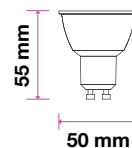

LED SPOTLIGHTS - 38° BEAM ANGLE

Voltage/Frequency	AC:220-240V,50Hz
Life Span	20,000 hr
PF	>0.5
CRI	>80

05 YEAR
WARRANTY

DIMMABLE
OPTIONS

SKU	Model	Watts	Lumens	EQ.Watts	Base	Beam Angle	Size	Box Qty
21108 | 3000K WARM WHITE 21797 | 4000K DAY WHITE 21511 | 6500K WHITE	VT-275-N	4.5W	345	50w	GU10	38°	Ø50x55mm	200
511 | 6400K WHITE	VT-275	5W	380	40w	GU10	38°	Ø50x55mm	192
109 | 3000K WARM WHITE 512 | 4000K DAY WHITE 897 | 6400K WHITE	VT-275D	5W Dimmable	380	35w	GU10	38°	Ø50x55mm	192
21189 | 3000K WARM WHITE 21190 | 4000K DAY WHITE	VT-227-N	6W	445	60w	GU10	38°	Ø50x55mm	200
191 | 6400K WHITE	VT-227	6.5W	480	60w	GU10	38°	Ø50x55mm	200
21195 | 3000K WARM WHITE 21196 | 4000K DAY WHITE 21197 | 6500K WHITE	VT-227D-N	6W Dimmable	445	60w	GU10	38°	Ø50x55mm	200
21165 | 3000K WARM WHITE 21167 | 6500K WHITE	VT-277-N	6W	445	60w	GU10	38°	Ø50x55mm	200
166 | 4000K DAY WHITE	VT-277	7W	480	60w	GU10	38°	Ø50x55mm	200