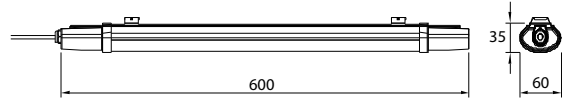

WATERPROOF FITTING-S SERIES