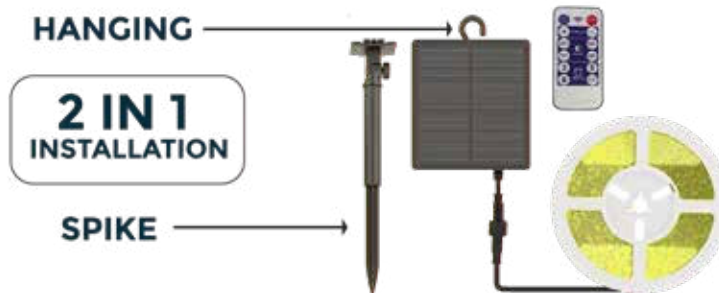

NEW LED SOLAR PANEL STRIP KIT-IP67-2IN1

SKU	Model	Watts	Lumens	Battery	Size(mm)	Box Qty
23044 - 3000K WARM WHITE 23045 - 4000K DAY WHITE 23046 - RGB	VT-2835 60	1.2W	120	3.7V-1500mAh	5 Meter Roll	20