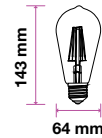

HIGH LUMEN FILAMENT BULBS-ST64-E27

Voltage/Frequency	AC:220-240V,50Hz
Beam Angle	300°
PF	>0.5
CRI	>80