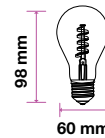

AMBER COVER -LED FILAMENT BULBS

Voltage/Frequency	AC:220-240V,50Hz
Beam Angle	300°
PF	>0.5
CRI	>80

SKU	Model	Watts	Lumens	EQ .Watts	Base	Shape	Size(mm)	Box Qty
217335 - 1800K WARM WHITE	VT-2154-N	4W	220	40W	E27	A60	Ø60x98	100