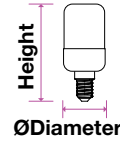

LED THERMOPLASTIC BULBS-ST26

Voltage/Frequency	AC:220-240V,50Hz
Life Span	30,000 hr
PF	>0.4
CRI	>80

SKU	Model	Watts	Lumens	EQ .Watts	Base	Shape	Size	Box Qty
235 | 4000K DAY WHITE 236 | 6400K WHITE	VT-202	2W	180	20w	E14	ST26	Ø25x59mm	400
21234 | 3000K WARM WHITE 21235 | 4000K DAY WHITE 21236 | 6500K WHITE	VT-202-N	2W	180	18w	E14	ST26	Ø26x59mm	400