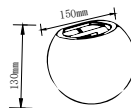

RECESSED FITTING GU10

Model No: VT-934-B
SKU: 6659
Base: GU10
Material: PC
Color: Black
Size(mm): 102x42
Cutting Size: 85
Box Qty: 50

RECESSED FITTING GU10

Model No: VT-980-B
SKU: 6696
Base: GU10
Material: Aluminum
Color: Black+black
Size(mm): 32.5x23.5x50
Cutting Size: 61
Box Qty: 50

RECESSED FITTING GU10

Model No: VT-974-W
SKU: 6682
Base: GU10
Material: Aluminum
Color: White
Size(mm): 42.5x17.5x35
Cutting Size: 61
Box Qty: 50

RECESSED FITTING GU10

Model No: VT-980-GB
SKU: 6697
Base: GU10
Material: Aluminum
Color: Golden+Black
Size(mm): 32.5x23.5x50
Cutting Size: 61
Box Qty: 50

RECESSED FITTING GU10

Model No: VT-974-B
SKU: 6683
Base: GU10
Material: Aluminum
Color: Black
Size(mm): 42.5x17.5x35
Cutting Size: 61
Box Qty: 50

CONCRETE WALL FITTING

Model No: VT-891D
SKU: 8690
Base: G9
Material: Concrete
Color: Dark Grey
Size(mm): 150x130x130
Cutting Size: N/A
Box Qty: 12

RECESSED FITTING GU10

Model No: VT-980-WB
SKU: 6694
Base: GU10
Material: Aluminum
Color: White+black
Size(mm): 32.5x23.5x50
Cutting Size: 61
Box Qty: 50

CONCRETE WALL FITTING

Model No: VT-891L
SKU: 8691
Base: G9
Material: Concrete
Color: Light Grey
Size(mm): 150x130x130
Cutting Size: N/A
Box Qty: 12

RECESSED FITTING GU10

Model No: VT-980-BW
SKU: 6695
Base: GU10
Material: Aluminum
Color: Black+white
Size(mm): 32.5x23.5x50
Cutting Size: 61
Box Qty: 50

CONCRETE WALL FITTING

Model No: VT-892D
SKU: 8692
Base: G9
Material: Concrete
Color: Dark Grey
Size(mm): 120x100x120
Cutting Size: N/A
Box Qty: 12