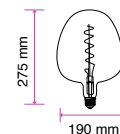

LED FILAMENT APPLE SHAPE BULBS E27

Voltage/Frequency	AC:220-240V,50Hz
Beam Angle	300°
PF	NA
CRI	>80

SKU	Model	Watts	Lumens	EQ .Watts	Base	Shape	Size(mm)	Box Qty
8064	VT-2263	4W	NA	NA	E27	Apple	Ø190x275	6