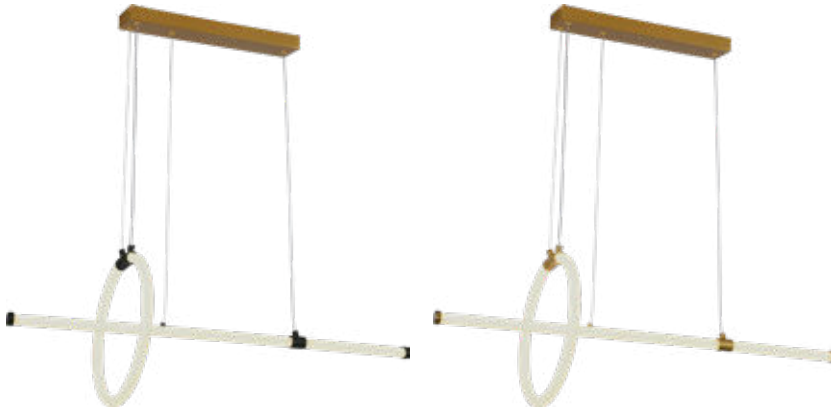

NEW DESIGNER SOFT LIGHTS

AC:220-240V, 50/60Hz

270° Beam Angle

>80 CRI

20,000 hr lifespan

IP20 Rating

SKU	Model	Watts	Lumens	Size(mm)	Unit Color	Box Qty
8022 - 3000K WARM WHITE	VT-7818-B	16W	1820	860x300	Black	5
8023 - 3000K WARM WHITE	VT-7818-PG	16W	1820	860x300	Paint Gold	5