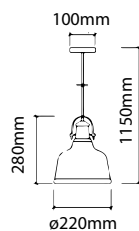

AMBER GLASS PENDANT

SKU	Model	Material:	Glass+Metal
3726	VT-7220-A	Holder:	E27
		Dimension:	220x280x1150mm
		Box Qty:	8