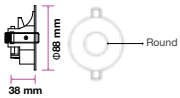

RECESSED FITTING-ROUND-GU10

Model No: VT-785
SKU: **3611**
Base: GU10
Material: Aluminium
Color: White
Size(mm): 88x38
Cutting Size: Ø75
Box Qty: 100