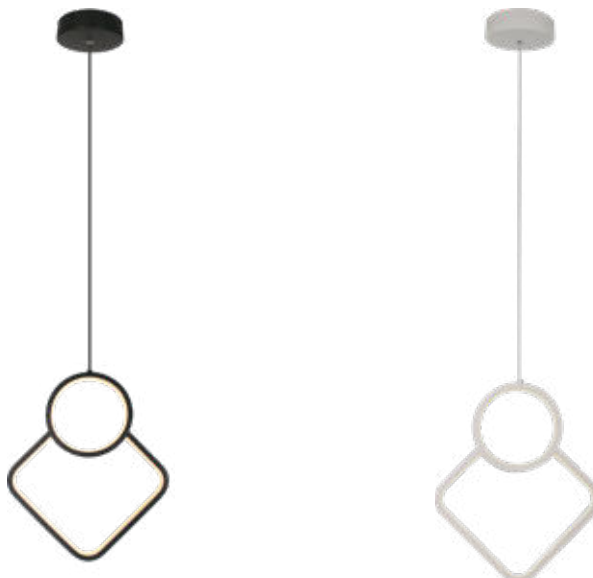

NEW DESIGNER SOFT LIGHTS

AC:220-240V, 50Hz

>80 CRI

Steel+Silicone Body

20,000 hr lifespan

IP20 Rating

SKU	Model	Watts	Lumens	Size(mm)	Unit Color	Box Qty
14998 - 3000K WARM WHITE 14999 - 4000K DAY WHITE	VT-7917-B	12W	1300	280x1960	Black	1
15000 - 3000K WARM WHITE 15338 - 4000K DAY WHITE	VT-7917-W	12W	1300	280x1960	White	1