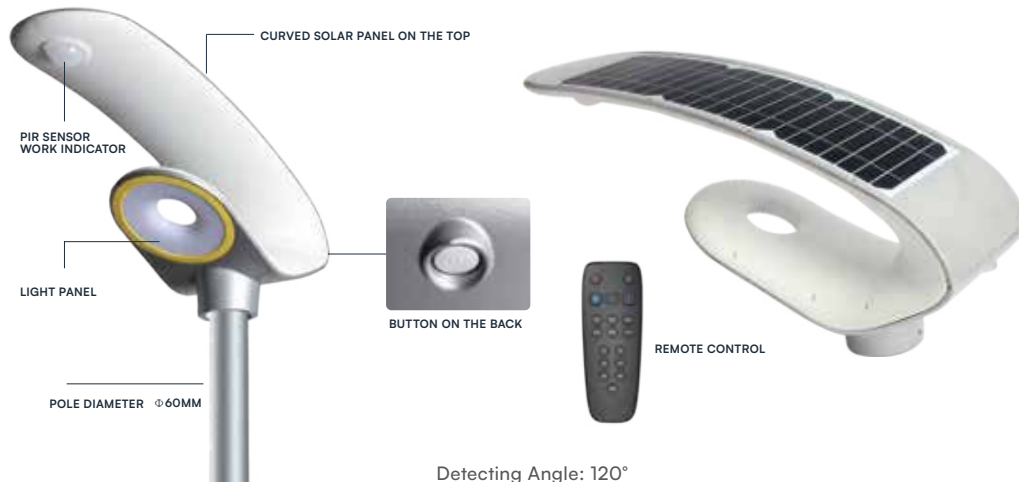

LED SOLAR GARDEN LIGHT SENSOR

Detecting Angle: 120°

Sensing Range: <8Mtr

Charging Time: 8 hr

Working Time: Constant Lighting Mode: 3 nights+ Sensor Mode: 5 nights+

IP Rating: IP65

Body Type: Aluminium+ABS

SKU	Model	Watts	Lumens	Battery	Size(mm)	Box Qty
5505 - 4000K DAY WHITE 5506 - 6400K WHITE	VT-130W	20w	2000	6.4V-6000mAh	601.1x200x292.8	1