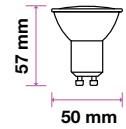

Voltage/Frequency	AC:200-240V,50/60Hz
PF	>0.5
CRI	>80

SKU	Model	Watts	Lumens	EQ .Watts	Base	Beam Angle	Size(mm)	Box Qty
8881 - 3000K WARM WHITE 8882 - 4000K DAY WHITE 8883 - 6400K WHITE	VT-3333	5W	400	35W	GU10	110°	120x99	20