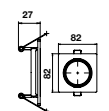

RECESSED FITTING-ROUND-GU10-2PCS PACK

2
PCS
PACK

Model No: VT-817-W-SQ
SKU: 8941
Base: GU10
Material: Ferrum
Color: White
Size(mm): 82x82x27
Cutting Size: 70x70
Box Qty: 100