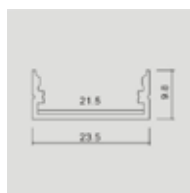

Model	SKU	Size(mm)	Color	Box Qtt
VT-8108-M	3352	2000x23.5x10	Silver	120
VT-8108-W	3367	2000x23.5x10	White	120