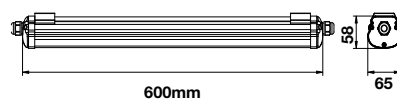

WATERPROOF FITTING-G SERIES

AC:200-240V,50/60Hz

120° Beam Angle

>0.5 PF

>70 CRI

PC Body

20,000 hr lifespan

SKU	Model	Watts	Lumens	Size(mm)	Box Qty
6282 - 6400K WHITE	VT-6076	18w	1440	600x65x58	12
216283 - 4000K DAY WHITE 216282 - 6500K WHITE	VT-6076-N	18w	2160	600x66x58	12
216285 - 4500K DAY WHITE 216284 - 6400K WHITE	VT-1249-N	36W	4320	1200x65x58	12
6286 - 6400K WHITE	VT-1574	48w	3840	1500x65x58	12
216287 - 4500K DAY WHITE 216286 - 6400K WHITE	VT-1574-N	48W	5760	1500x65x58	12