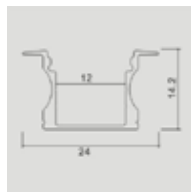

MOUNTING KIT

Model	SKU	Size(mm)	Color	Box Qty
VT-8107	3351	2000x23x15.5	Silver	120