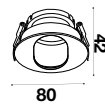

RECESSED FITTING ROUND-GU10

Model No: VT-873-WB
SKU: 3157
Base: GU10
Material: Aluminium+PC
Color: White+Black
Size(mm): 80x42
Cutting Size: 75
Box Qty: 50

RECESSED FITTING ROUND-GU10

Model No: VT-874-WB
SKU: 3161
Base: GU10
Material: Aluminium+PC
Color: White+Black
Size(mm): 80x42
Cutting Size: 75
Box Qty: 50

RECESSED FITTING ROUND-GU10

Model No: VT-873-WG
SKU: 3158
Base: GU10
Material: Aluminium+PC
Color: White+Gold
Size(mm): 80x42
Cutting Size: 75
Box Qty: 50

RECESSED FITTING ROUND-GU10

Model No: VT-874-WG
SKU: 3162
Base: GU10
Material: Aluminium+PC
Color: White+Gold
Size(mm): 80x42
Cutting Size: 75
Box Qty: 50

RECESSED FITTING ROUND-GU10

Model No: VT-873-WR
SKU: 3159
Base: GU10
Material: Aluminium+PC
Color: White+Rose Gold
Size(mm): 80x42
Cutting Size: 75
Box Qty: 50

RECESSED FITTING ROUND-GU10

Model No: VT-874-WR
SKU: 3163
Base: GU10
Material: Aluminium+PC
Color: White+Rose Gold
Size(mm): 80x42
Cutting Size: 75
Box Qty: 50

RECESSED FITTING ROUND-GU10

Model No: VT-873-WC
SKU: 3160
Base: GU10
Material: Aluminium+PC
Color: White+Chrome
Size(mm): 80x42
Cutting Size: 75
Box Qty: 50

RECESSED FITTING ROUND-GU10

Model No: VT-874-WC
SKU: 3164
Base: GU10
Material: Aluminium+PC
Color: White+Chrome
Size(mm): 80x42
Cutting Size: 75
Box Qty: 50

RECESSED FITTING ROUND-GU10

Model No: VT-874
SKU: 8596
Base: GU10
Material: Aluminium + PC
Color: Black+ Black Reflector
Size(mm): ø83x40.7
Cutting Size: ø75
Box Qty: 50

NEW RECESSED FITTING ROUND-GU10

Model No: VT-443-W
SKU: 10297
Base: GU10
Material: Iron+PC
Color: White+White
Size(mm): 88x88x30
Cutting Size: 75x75
Box Qty: 100