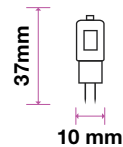

LED CAPSULE LIGHTS

05 YEAR
WARRANTY

Voltage/Frequency	DC:12V
Life Span	20,000 hr
PF	>0.4
CRI	>80

SKU	Model	Watts	Lumens	EQ .Watts	Base	Beam Angle	Size	Box Qty
21240 | 3000K WARM WHITE 21241 | 4000K DAY WHITE 21242 | 6500K WHITE	VT-201-N	1.1W	100	10w	G4	300°	∅10x37mm	400