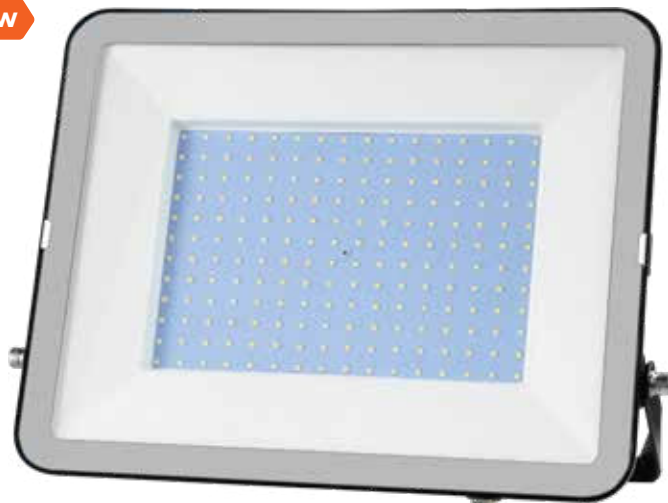

## LED FLOODLIGHTS

**V-TAC**  
 Meaningful Innovation.

NEW

**HIGH  
POWER LED  
FLOODLIGHTS**
**IP65  
RATING**
**05  
YEAR  
WARRANTY**

- IP65 Rating.
- SMD-Samsung Chip
- 5 Years Warranty
- AC:220-240V,50Hz
- Body Type: Aluminium
- 115° Beam Angle
- CRI >70
- PF >0.9
- 25,000 hr lifespan
- 0-100% in <1sec