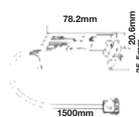

Sensor Type:	Infrared
Detection Range:	30°
Voltage:	AC:110-240V,50/60Hz
Detection Distance:	5cm/6cm(<24°C)
Body Type:	Plastic
IP Rating:	IP20
Dimension:	35.5x78.2x18.7mm
Rated Load:	Max 200W(LED)