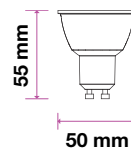

LED SPOTLIGHTS - 10° BEAM ANGLE

Voltage/Frequency	AC:220-240V,50Hz
Life Span	30,000 hr
PF	
CRI	>80

05 YEAR
WARRANTY

SKU	Model	Watts	Lumens	EQ .Watts	Base	Beam Angle	Size	Box Qty
20027 | 4000K DAY WHITE 20028 | 6400K WHITE	VT-249	6W	500	50w	GU10	10°	Ø50x55mm	200
2120026 | 3000K WARM WHITE	VT-249-N	6W	445	60w	GU10	10°	Ø50x55mm	200