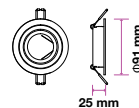

RECESSED FITTING-ROUND-GU10

Model No: VT-782RD-AB
SKU: 3600
Base: GU10
Material: Aluminium
Color: Aluminium Brush
Size(mm): Ø91x25
Cutting Size: Ø75
Box Qty: 100