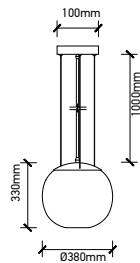

DESIGNER GLASS GUN GREY

SKU	Model	Material:	Glass
3888	VT-7380	Holder:	E27
		Dimension:	Ø380x330x1000mm
		Box Qty:	4