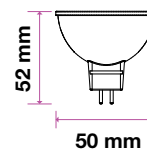

LED SPOTLIGHTS - 110° BEAM ANGLE

Voltage/Frequency	DC:12V
Life Span	20,000 hr
PF	>0.5
CRI	>80

05 YEAR
WARRANTY

SKU	Model	Watts	Lumens	EQ .Watts	Base	Beam Angle	Size	Box Qty
21204 | 3000K WARM WHITE 21205 | 4000K DAY WHITE 21206 | 6500K WHITE	VT-257-N	6W	445	60w	GU5.3	110°	Ø50x52mm	200