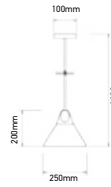

MODERN WOODEN TOP WHITE

SKU	Model	Material:	Aluminium+Wood
3756	VT-7425-WH	Holder:	E27
		Dimension:	250x200x1100mm
		Box Qty:	8