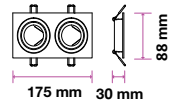

Here are some common spotlight fittings with different base types:

- GU10
- GX53
- G9
- E14

**NEW** RECESSED FITTING GU10

Model No: VT-439  
SKU: 10298  
Base: 2xGU10  
Material: Iron+PC  
Color: White+White  
Size(mm): 175x88x30  
Cutting Size: 160x75  
Box Qty: 50