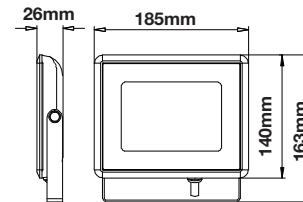

SKU	Model	Watts	Size(mm)	Box Qty
5995 - RGB	VT-4932	30W	185x163x26	20
5996 - RGB	VT-4952	50W	245x192x28	10