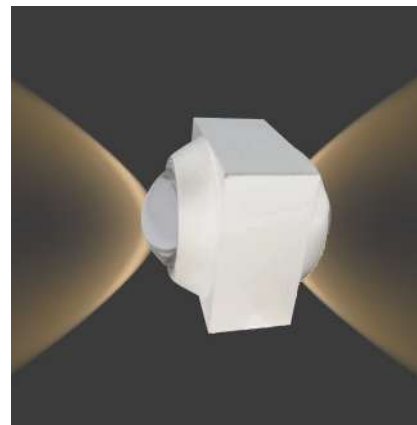

LED COB 2 WAY WALL LIGHT

VT-2503
2W

BLACK BODY
23028 - 3000K
23030 - 4000K
WHITE BODY
23029 - 3000K
23031 - 4000K