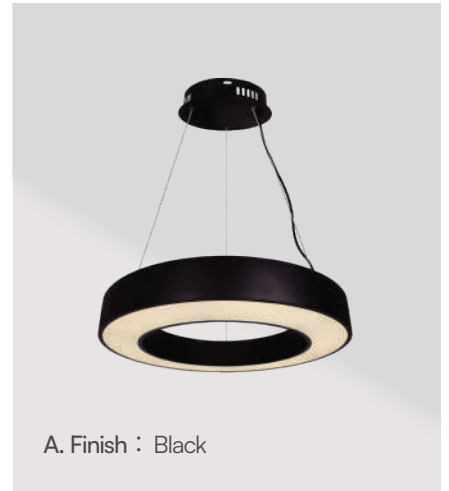

VT-7760

Power: 50W
Lumen: 6100
Overall Size: Ø600*H80mm
Material: Steel+PS
CCT:4000K
Dimming: Triac
SKU: 6957
Black Finish
SKU: 6958
White Finish
SKU: 6959
Corten Finish

VT-7793

Power: 90W
Lumen: 11000
Overall Size: Ø1000*H80mm
Material: Steel+PS
CCT:4000K
Dimming: Triac
SKU: 6962
White Finish