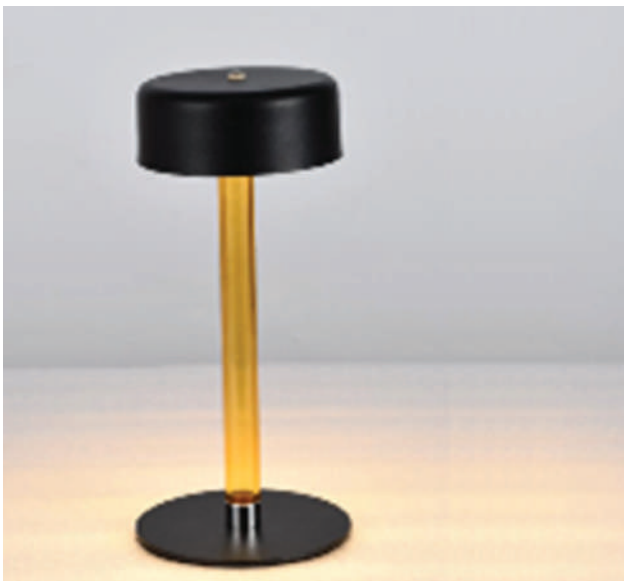

VT-7567

SKU 10570 - BLACK+TRANSPARENT CENTER PILLAR

VT-7567

SKU 10571 - WHITE+TRANSPARENT CENTER PILLAR

TECHNICAL DATA	
WATTS	8W
LUMENS	1800 Lm
DIMMING	Touch switch + Dimming
CCT	3-in-one-CCT
DIMENSION	120x260mm