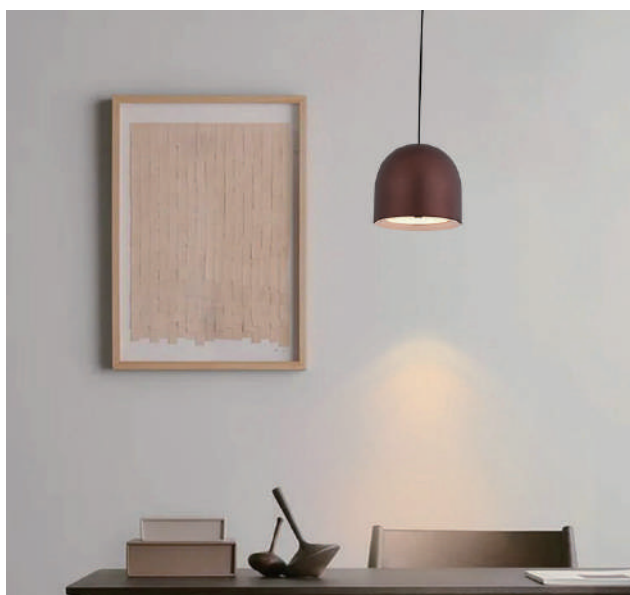

VT-7795

SKU 7997

Total Power:	
Module Power:	8.5W
Total Voltage/frqncy:	
Module Voltage:	AC220-240V,50/60Hz
Total Current:	
Module Current:	300mA
Lumens:	850 Lm
Beam Angle:	120°
Life Span:	20000H
On/Off:	>15000H
Unit Size:	D100 mm
Unit Colour:	Brown
IP Rating:	IP20
LED Colour:	3000K
CRI:	>80
Dimmable/Non Dimmable	Non Dimmable