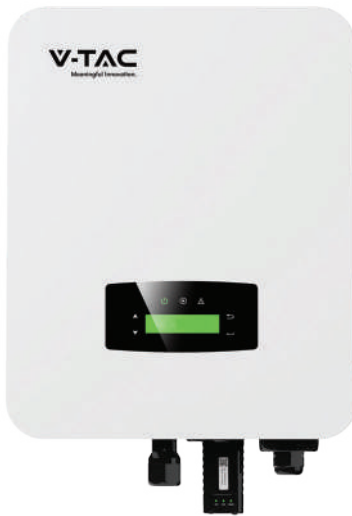

SINGLE PHASE

3.6kW ON/OFF GRID HYBRID SOLAR INVERTER

Power	SKU
3.6kW	11576

CEI 0-21
CERTIFICATE

Output Power: 3600W
Input Power(PV): 5400W
MPPT Efficiency: 98.1%
Battery Voltage Range (V): 40~60
Operation Temperature: -25°C to +60°C
Charging Current: 80A Max
Discharging Current : 80A Max