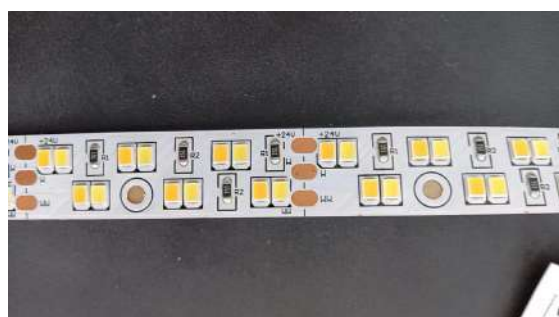

LED STRIP LIGHT

VT-2835 240

21W

10554 - 3 IN 1 — CCT Changeable

- DOUBLE PCB
- 15MM
- Power: 21W/M. DC 24V
- 5M/Roll