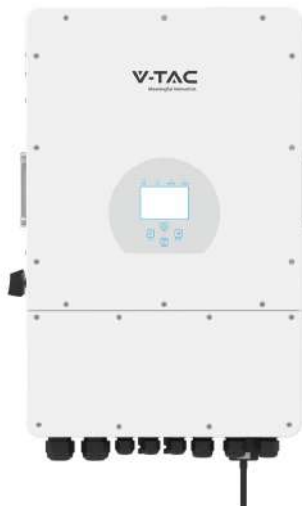

6kW ON/OFF GRID HYBRID SOLAR INVERTER

Power	SKU
6kW	11788

5+5
EXTENDED
WARRANTY **YEAR**

CEI 0-21
CERTIFICATE

Max. Input Power: 7800W
Rated AC Output and UPS Power: 6000W
Max. AC Output Power: 6600W
PV Input Current: 13A+13A
AC Output Rated Current: 9.1/8.7A
Max. AC Output Current: 10/9.6A
Max. Three-phase Unbalanced Output Current: 13.6/13A
Max Output short circuit current: 75A
Max. Continuous AC Passthrough: 45A
Battery Voltage Range(V): 40~60V