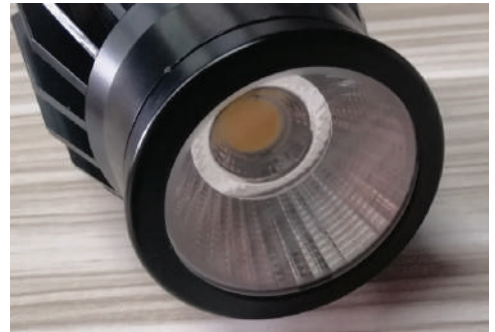

**LED SPOT LIGHT**

VT-1018

**18W**

10301 - 3000K

10302 - 4000K

10303 - 6400K

**SUITABLE FROM 3 TO 18W**

**SPOTLIGHT FITTINGS**