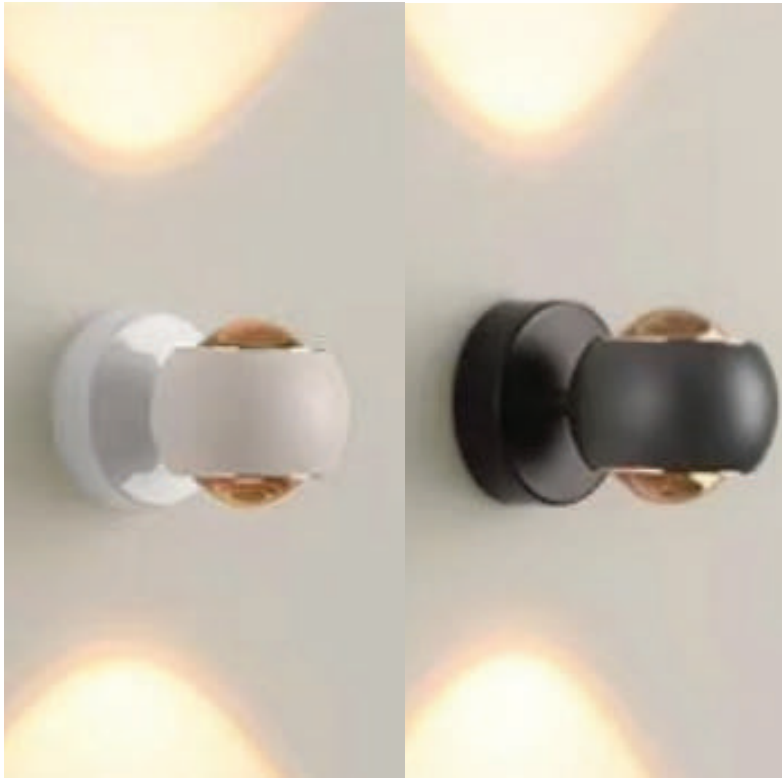

LED WALL LIGHT 2 WAY

VT-7504
2*5W

BLACK BODY	WHITE BODY
23007 - 3000K	23008 - 3000K