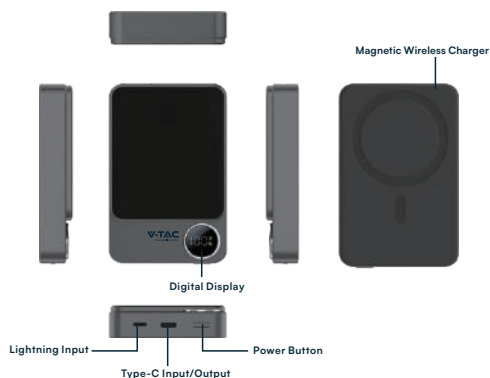

ULTRA THIN-MAG SAFE ALUMINUM ALLOY MAGNETIC POWER BANK

VT-100011
7849 - SPACE GREY

10000mAh
CAPACITY