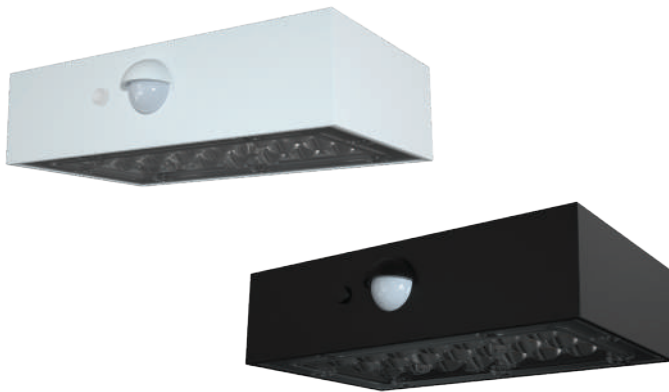

LED SOLAR YARD LIGHT

VT-414
15W
10315 6000K+4000K - BLACK
10316 6000K+4000K - WHITE