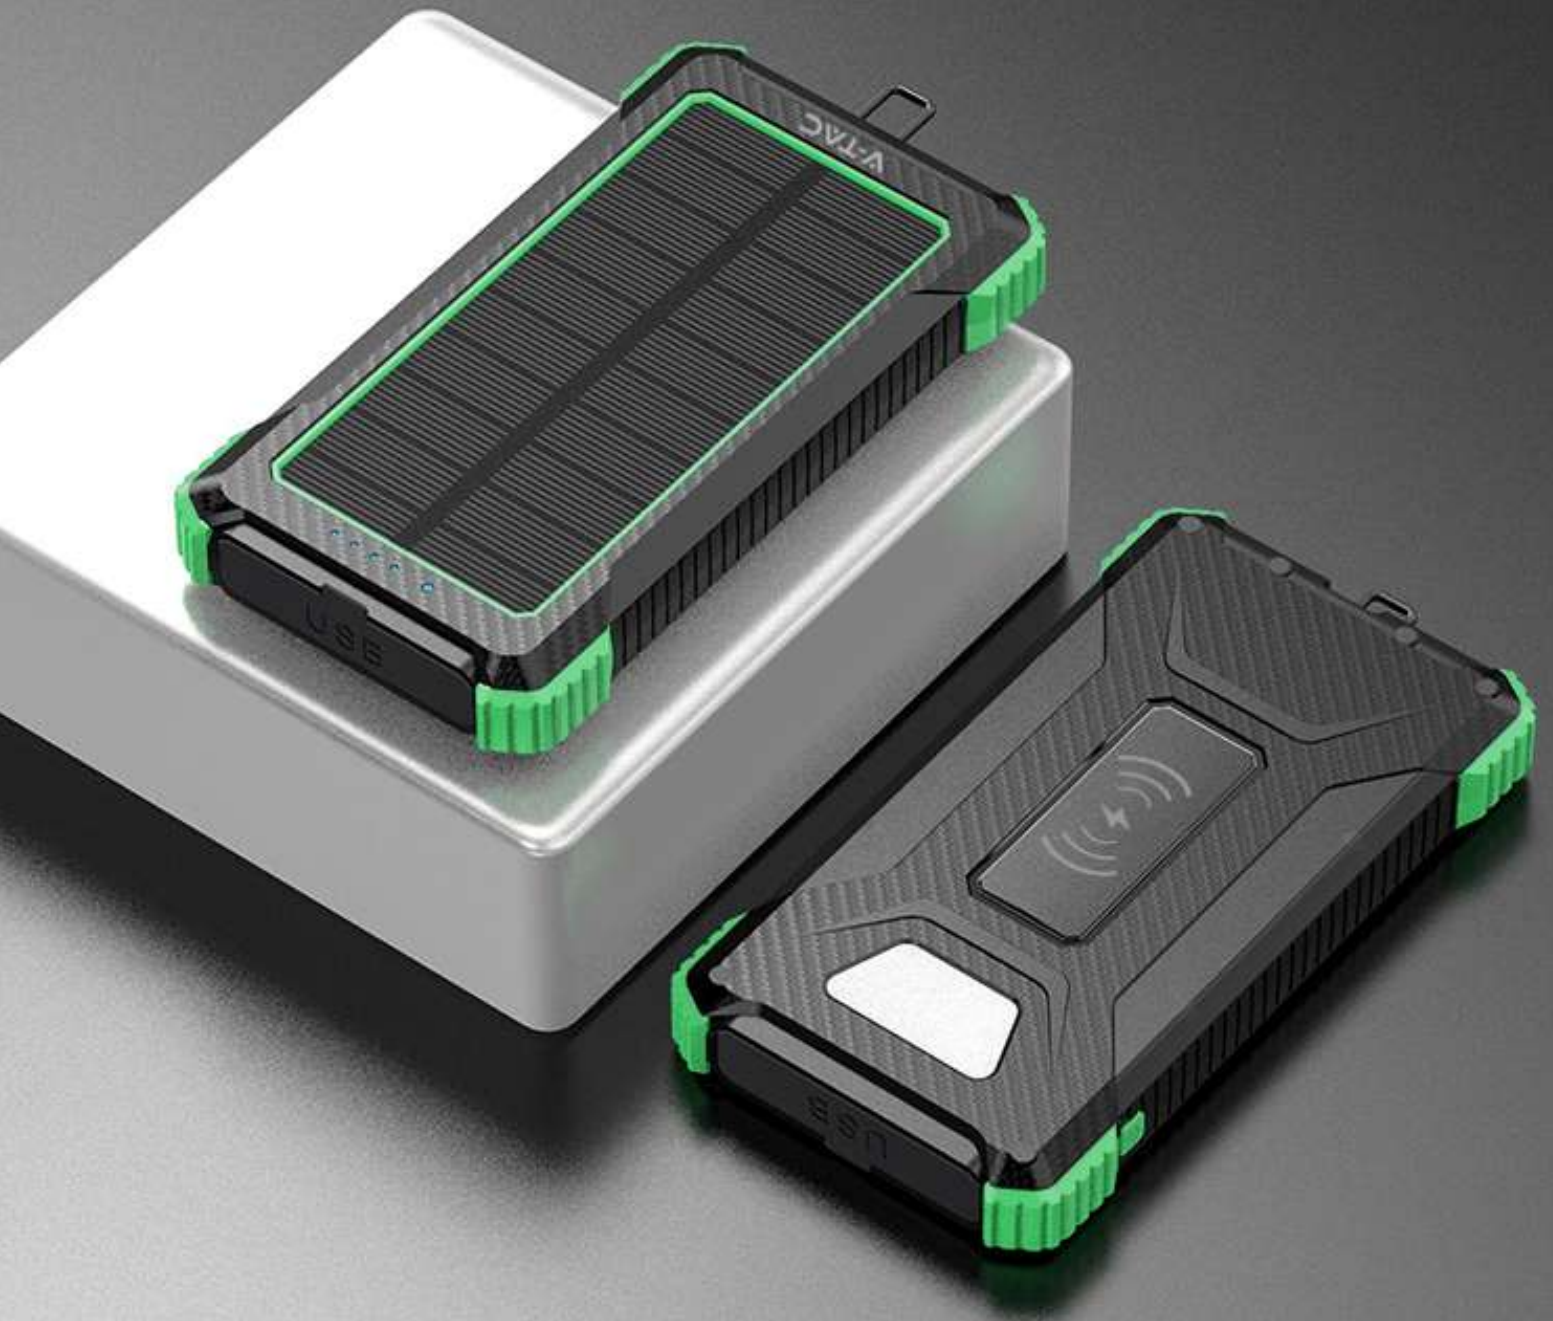

V-TAC Digital