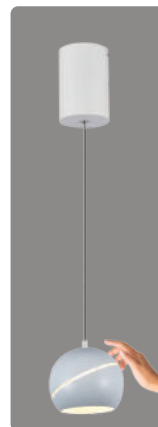

TOUCH ON/OFF LIGH