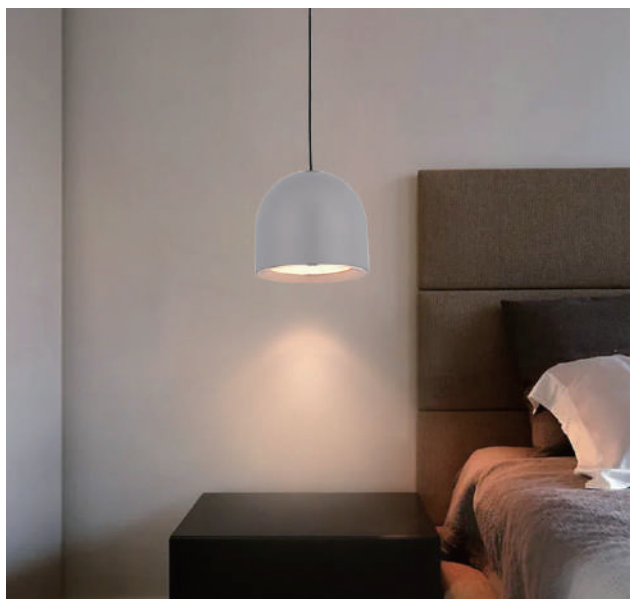

VT-7795

SKU 7995

Total Power:	
Module Power:	8W
Total Voltage/frqncy:	
Module Voltage:	AC220-240V,50/60Hz
Total Current:	
Module Current:	300mA
Lumens:	850 Lm
Beam Angle:	120°
Life Span:	20000H
On/Off:	>15000H
Unit Size:	D100 mm
Unit Colour:	Light Grey
IP Rating:	IP20
LED Colour:	3000K
CRI:	>80
Dimmable/Non Dimmable	Non Dimmable