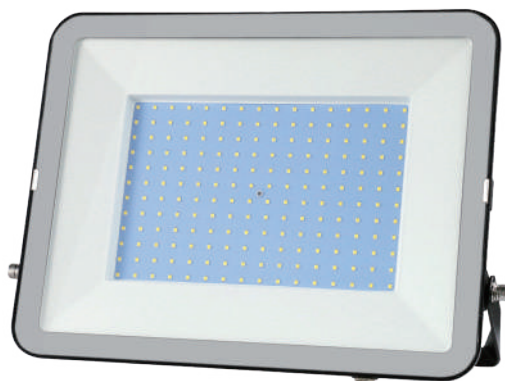

LED FLOODLIGHTS
BLACK BODY GREY GLASS

VT-44010
10W | 735 LM
9898 - 3000K
9899 - 4000K
10010 - 6500K

VT-44020
20W | 1620 LM
10014 - 3000K
10015 - 4000K
10016 - 6500K

VT-44030
30W | 2505 LM
10020 - 3000K
10021 - 4000K
10022 - 6500K