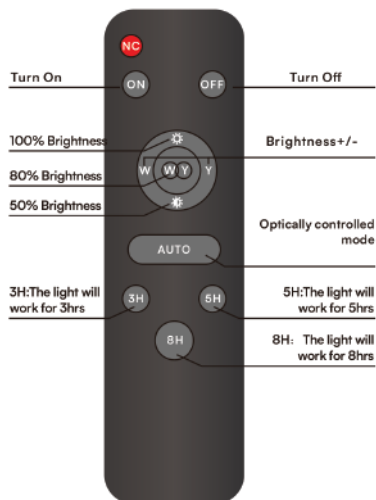

SOLAR LED STREETLIGHT WITH REMORTE CONTROL

VT-15111ST
2500 LUMEN
10224 - 4000K
10225 - 6500K

VT-15200ST
3000 LUMEN
10226 - 4000K
10227 - 6500K

VT-15300ST
3500 LUMEN
10228 - 4000K
10229 - 6500K

Batteries	3.2V 30AH	3.2V 50AH	3.2V 75AH
Wires	1+0.5m 1.5mm²	1+0.5m 1.5mm²	1+0.5m 2.0mm²
Size	530*200*50mm	530*200*50mm	530*200*50mm
Solar Panel Watts	5V/40W	5V/60W	5V/70W
Watts	20W	30W	35W