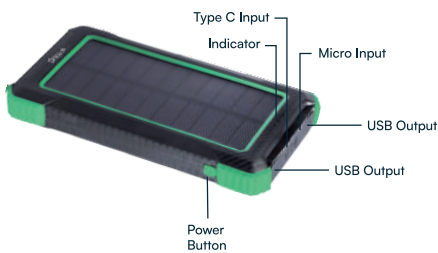

**TYPE C**  
INPUT/OUTPUT

---

**FAST**  
CHARGE

---

**2 USB**  
OUTPUT

**SOLAR WIRELESS  
CHARGER POWER BANK**

VT-11111  
7835 - BLACK

**10000mAh**  
CAPACITY

  
OUTDOOR

  
5W WIRELESS

---

**TYPE C**  
INPUT

---

**FAST**  
SOLAR INPUT

---

**2 USB**  
OUTPUT