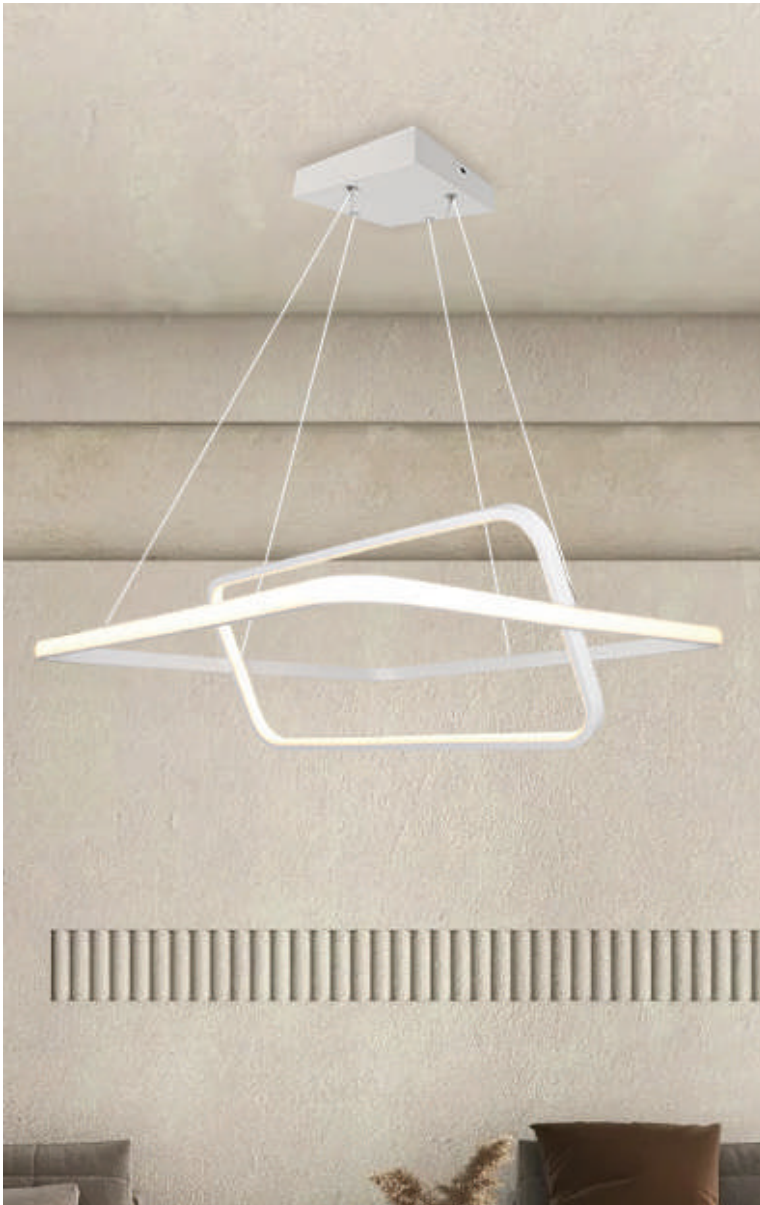

VT-7909

Power: 48W
Lumen: 5150
Overall Size: L600*W600*H1200
Material: Steel+Silicone
Finish: White
Dimming: Triac
SKU: 14988
CCT3000K
SKU: 14989
CCT4000K