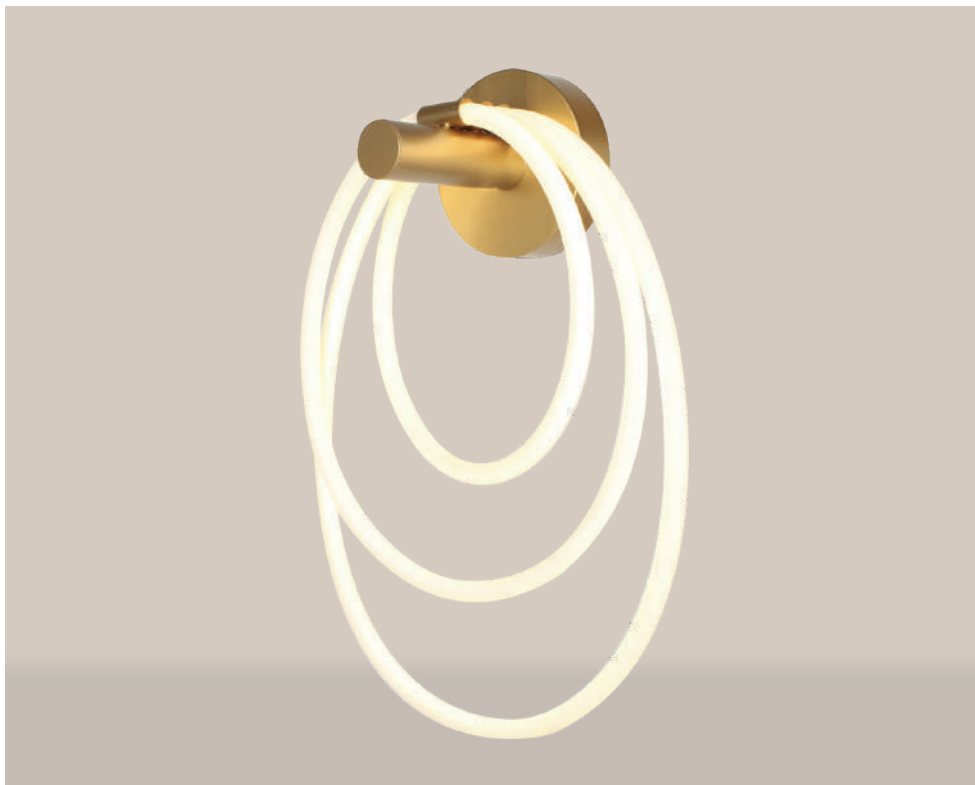

Lumen: 3950

Overall Size: L350\*W180\*H500mm

Material: Steel+Silicone

Finish: Gold

CCT:3000K

SKU:15348

**VT-7917**

Power: 12W  
Lumen: 1300  
Overall Size: L280\*H1800mm  
Material: Steel+Silicone  
SKU: 14998  
Finish Black  
CCT:3000K  
SKU: 14999  
Finish Black  
CCT:4000K  
SKU: 15000  
Finish White  
CCT:3000K  
SKU: 15338  
Finish White  
CCT:4000K