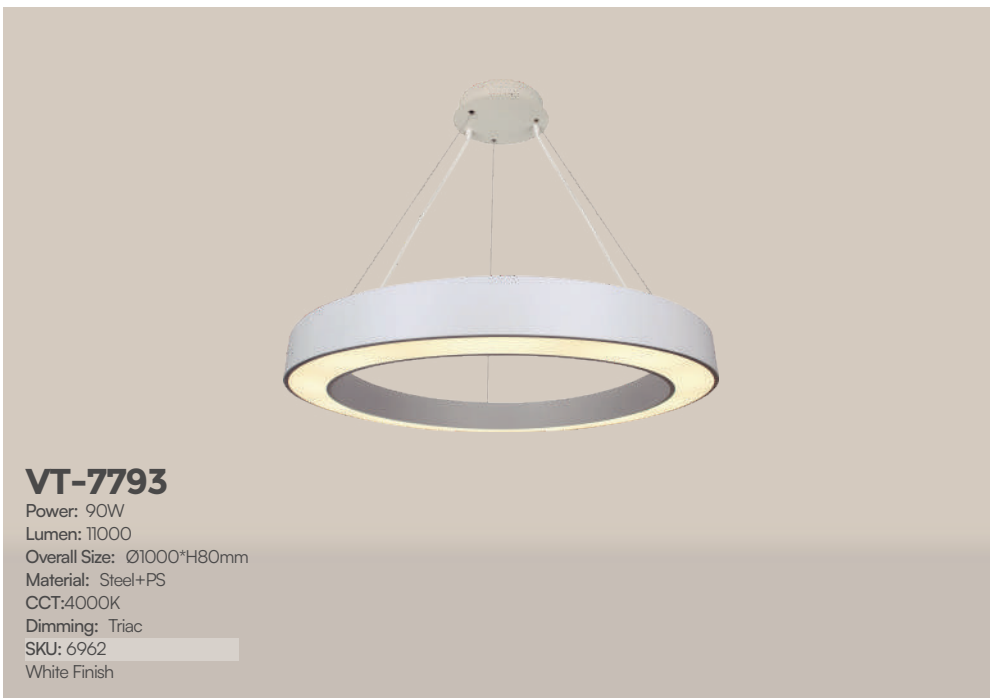

C. Finish : Corten

VT-7793

Power: 90W
Lumen: 11000
Overall Size: Ø1000*H80mm
Material: Steel+PS
CCT:4000K
Dimming: Triac
SKU: 6962
White Finish