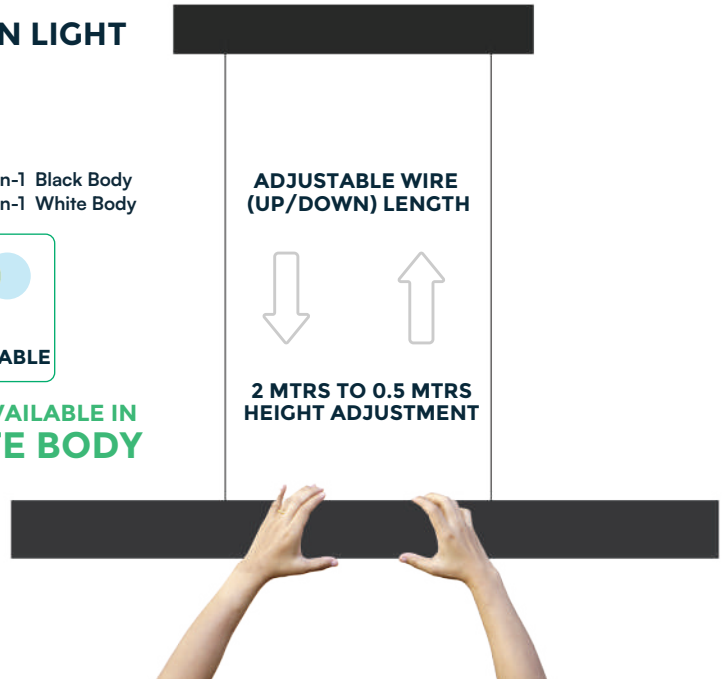

**ADJUSTABLE WIRE
(UP/DOWN) LENGTH**

**2 MTRS TO 0.5 MTRS
HEIGHT ADJUSTMENT**