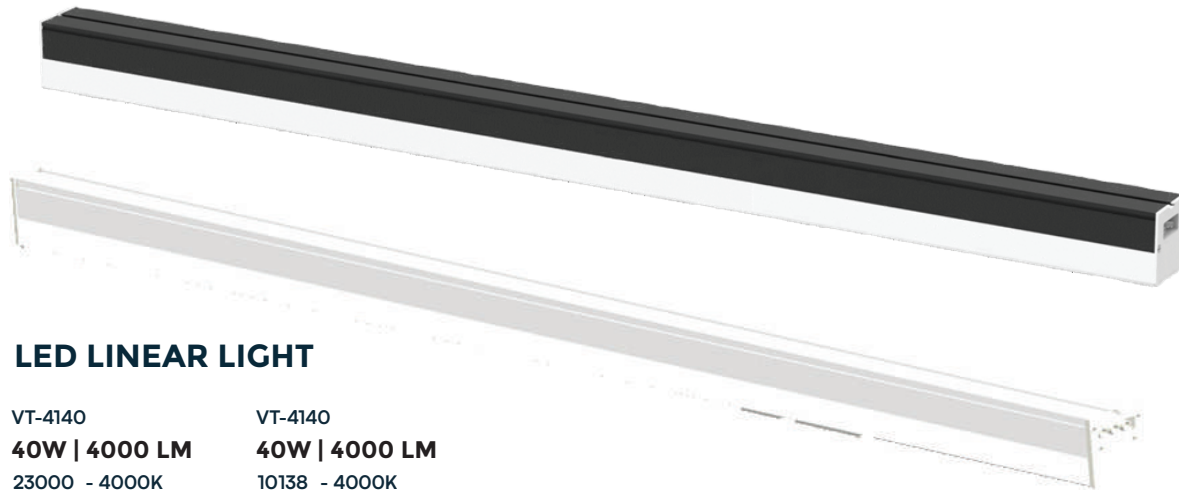

LED LINEAR LIGHT

VT-4140

40W | 4000 LM

23000 - 4000K

10137 - 6500K

BLACK

VT-4140

40W | 4000 LM

10138 - 4000K

23001 - 6500K

WHITE

ACCESSORIES FOR LINEAR LIGHTS

X CONNECTOR

10W

10140 - 4000K

10141 - 6400K

X CONNECTOR

10W

10142 - 4000K

10143 - 6400K

T CONNECTOR

8.5W

23002 - 4000K

10170 - 6400K

X CONNECTOR

8.5W

10171 - 4000K

10172 - 6400K

L CONNECTOR

6.5W

10173 - 4000K

10174 - 6400K

L CONNECTOR

6.5W

10175 - 4000K

10176 - 6400K

POWER CABLE

10177 - 0.3m

10178 - 1.5m

POWER CABLE

10179 - 0.3m

10180 - 1.5m

POWER CABLE WITH 2 PLUGS

Black
10181

White
10182

SUSPENDED KIT

10183

RECESSED KIT

10184

SURFACE MOUNTED KIT

10185