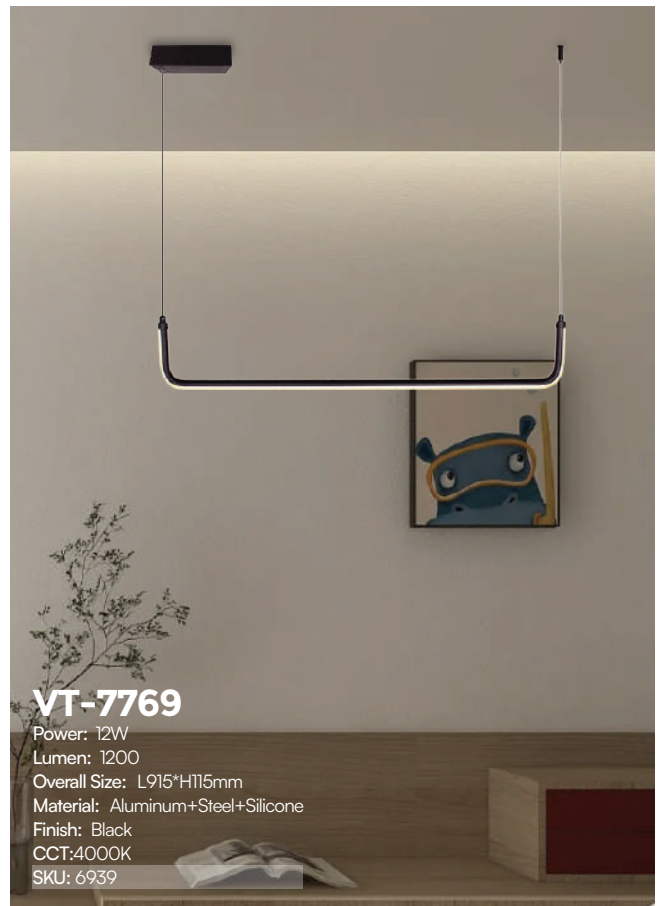

VT-7769

Power: 12W
Lumen: 1200
Overall Size: L915*H115mm
Material: Aluminum+Steel+Silicone
Finish: Black
CCT:4000K
SKU: 6939