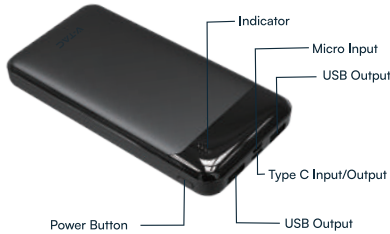

**FAST**  
CHARGE

---

**2 USB**  
OUTPUT

**FAST CHARGER  
POWER BANK**

VT-10005  
7833 - BLACK  
7834 - WHITE

**10000mAh**  
CAPACITY

**22.5W**  
**PD**  
POWER DELIVERY

---