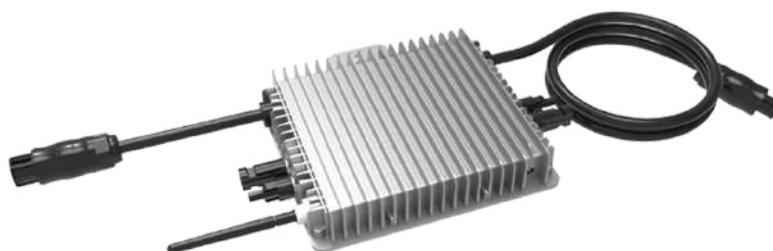

SINGLE PHASE PHOTOVOLTAIC MICROINVERTER

600W

SKU-11614