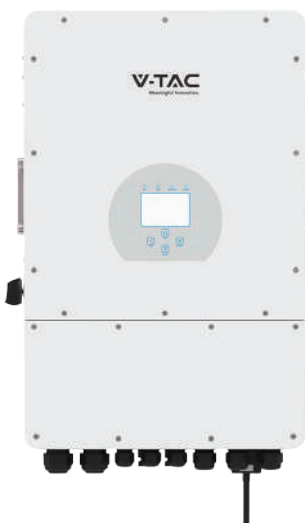

THREE PHASE

10kW HYBRID SOLAR INVERTER WITH TOUCH LCD DISPLAY

Power	SKU
10kW	11542

05 YEAR
WARRANTY

CEI 0-21
CERTIFICATE

Output Power: 11000W
Input Power(PV): 13000W
MPPT Efficiency: 99.90%
Battery Voltage Range (V): 40~60
Operation Temperature: -40°C to +60°C
Charging Current: 210A Max
Discharging Current : 210A Max