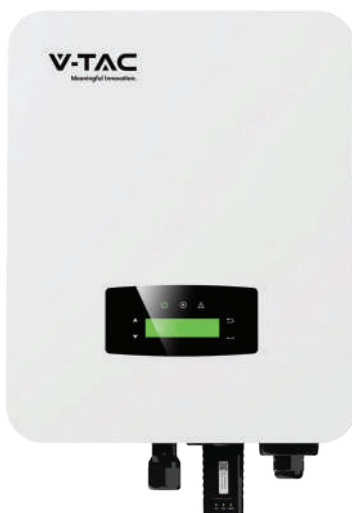

SINGLE PHASE

6kW ON/OFF GRID HYBRID SOLAR INVERTER

Power	SKU
6kW	11514

CEI 0-21
CERTIFICATE

Output Power: 6000W
Input Power(PV): 9000W
MPPT Efficiency: 98.1%
Battery Voltage Range (V): 40~60
Operation Temperature: -25°C to +60°C
Charging Current: 80A Max
Discharging Current : 80A Max