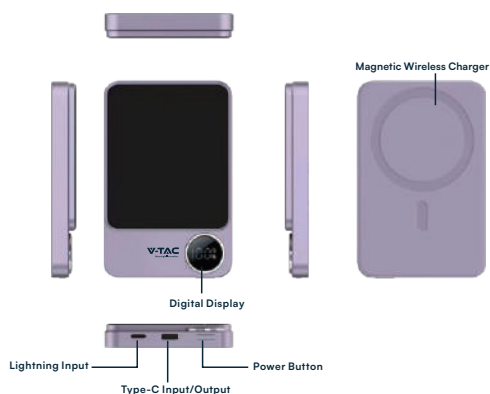

ULTRA THIN-MAG SAFE ALUMINUM ALLOY MAGNETIC POWER BANK

VT-50005
7850 - SPACE GREY
7851 - PURPLE

5000mAh
CAPACITY