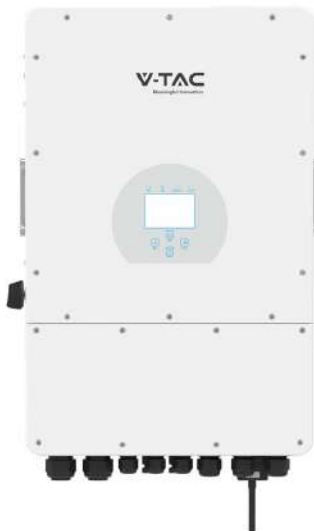

THREE PHASE

5kW ON/OFF GRID HYBRID SOLAR INVERTER

Power	SKU
5kW	11743

5+5
EXTENDED
WARRANTY **YEAR**

CEI 0-21
CERTIFICATE

Max. Input Power: 6500W
Rated AC Output Active Power: 5000W
Max. AC Output Active Power: 5500W
PV Input Current: 13A+13A
AC Output Rated Current: 7.6/7.2A
Max. AC Output Current: 8.4/8A
Max. Three-phase Unbalanced Output Current: 11.4/10.9A
Max Output short circuit current: 75A
Max. Continuous AC Passthrough: 45A
Rated PV Input Voltage: 550 (160-800)
MPPT Range: 200-650V
Full Load DC Voltage Range: 350-650V
Start-up Voltage: 160V
Battery Voltage Range(V): 40~60V

THREE PHASE