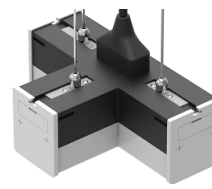

T CONNECTOR

8.5W

23002 - 4000K

10170 - 6400K