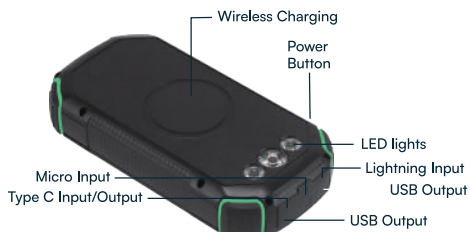

SOLAR WIRELESS CHARGER POWER BANK

VT-33333
7836 - BLACK

30000mAh
CAPACITY