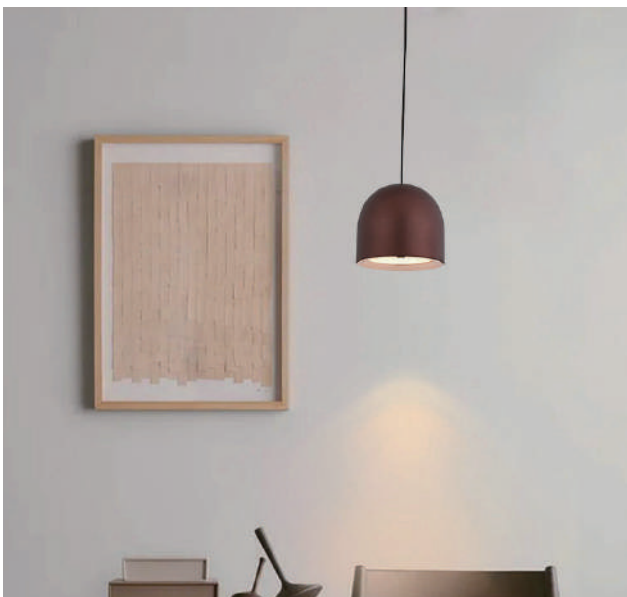

VT-7794

SKU 7994

Total Power:	
Module Power:	8.5W
Total Voltage/frqncy:	
Module Voltage:	AC220-240V,50/60Hz
Total Current:	
Module Current:	200mA
Lumens:	850 Lm
Beam Angle:	120°
Life Span:	20000H
On/Off:	>15000H
Unit Size:	D100 mm
Unit Colour:	Brown
IP Rating:	IP20
LED Colour:	3000K
CRI:	>80
Dimmable/Non Dimmable	Non Dimmable