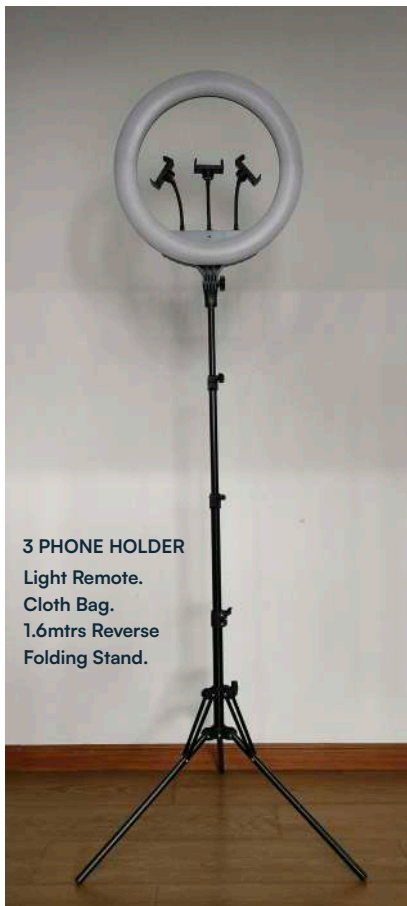

**18 INCHS
LED RING LIGHT**

55W | 5500 LM

VT-45055
23047 - 3200K-5500K
N.W: 1.55kg
LED beads: 416pcs
Input: AC 220~240V, 50/60 Hz
Adapter power: 100v-240v
Outer diameter : 45.5cm
Material: ABS
RA: >90

3 PHONE HOLDER
Light Remote.
Cloth Bag.
1.6mtrs Reverse
Folding Stand.