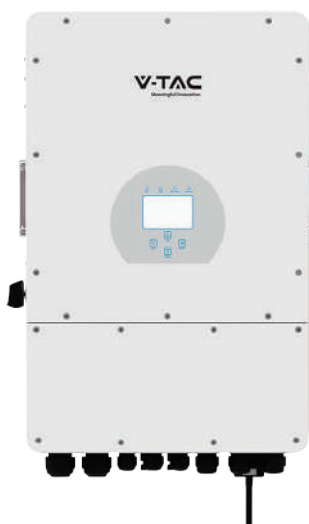

THREE PHASE

12kW HYBRID SOLAR INVERTER WITH TOUCH LCD DISPLAY

Power	SKU
12kW	11543

05 YEAR
WARRANTY

CEI 0-21
CERTIFICATE

Output Power: 12000W
Input Power(PV): 15600W
MPPT Efficiency: 99.90%
Battery Voltage Range (V): 40~60
Operation Temperature: -40°C to +60°C
Charging Current: 240A Max
Discharging Current : 240A Max